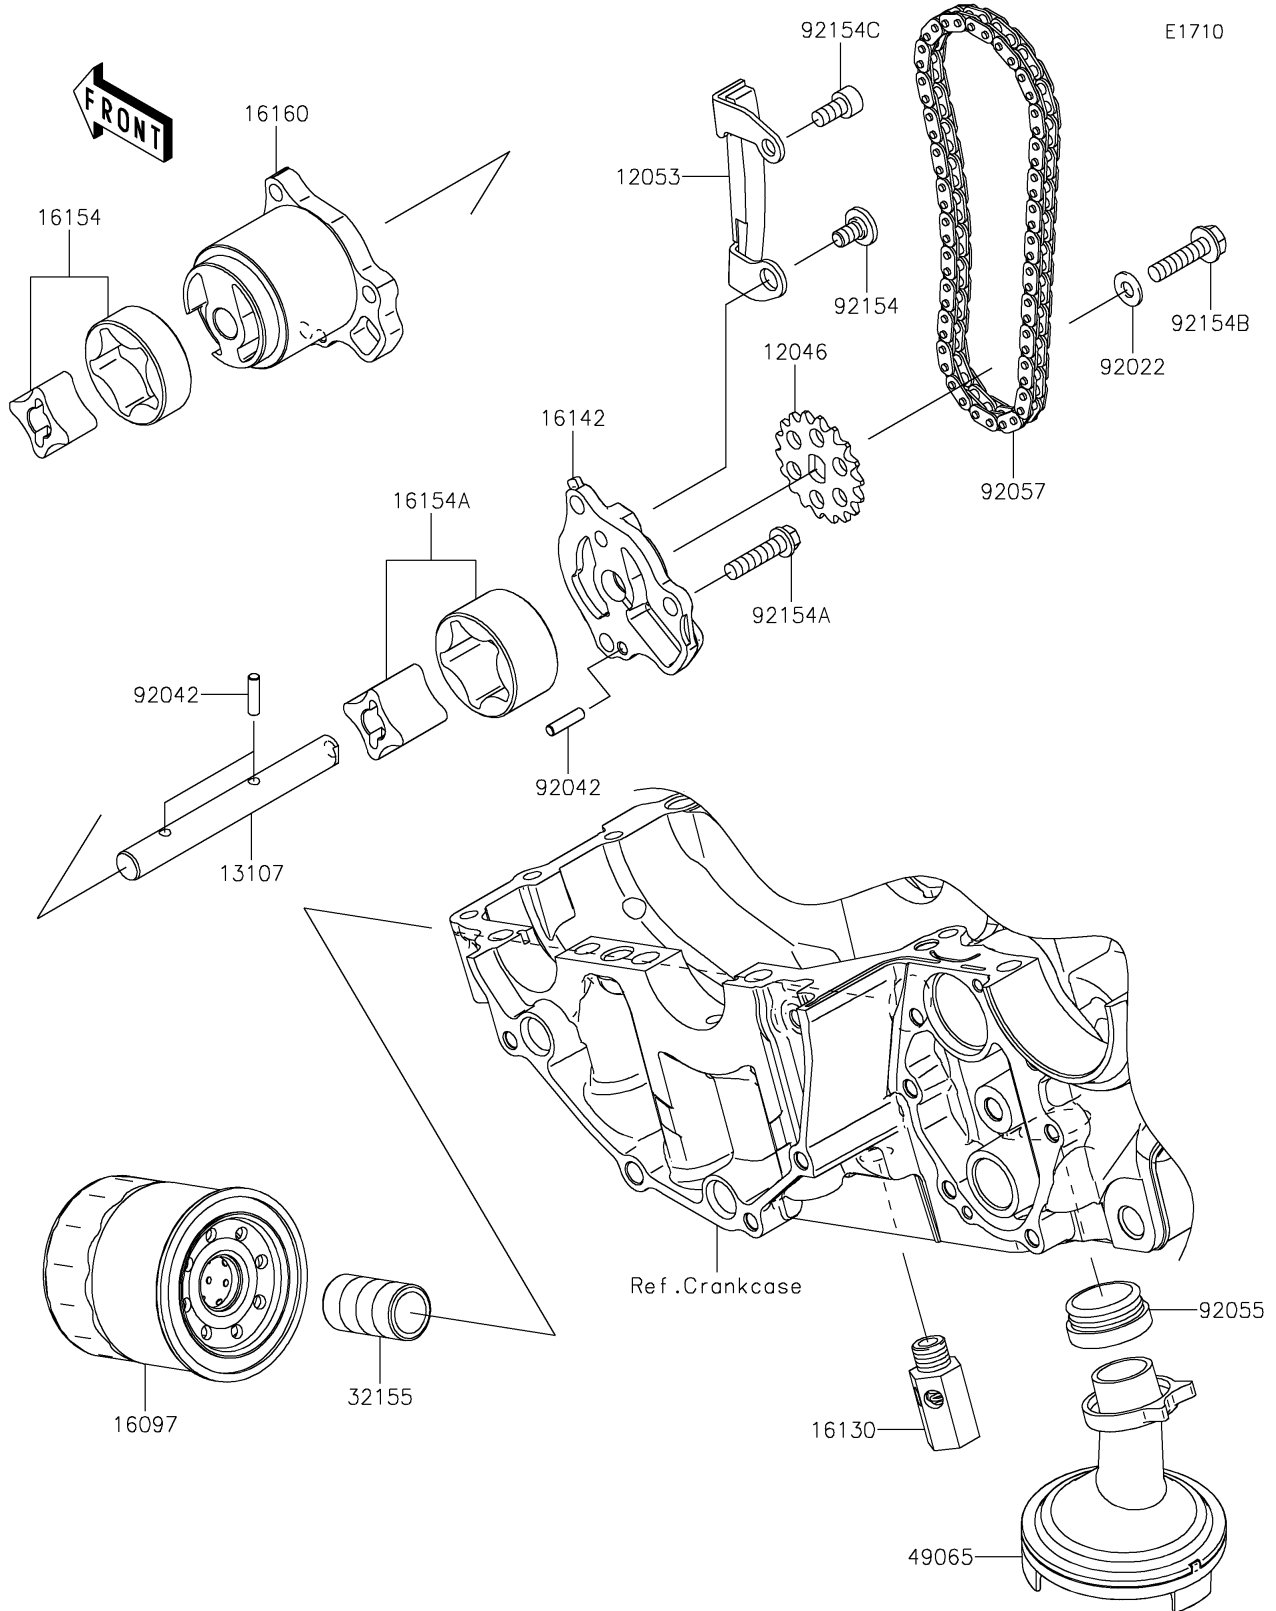

# 2024 Ninja® 650 PARTS DIAGRAM

## Oil Pump/Oil Filter

## 2024 Ninja® 650 PARTS LIST

### Oil Pump/Oil Filter

ITEM NAME	PART NUMBER	QUANTITY
SPROCKET,18T,BF04M (Ref # 12046)	12046-0040	1
GUIDE-CHAIN (Ref # 12053)	12053-0071	1
SHAFT,OIL PUMP (Ref # 13107)	13107-0772	1
FILTER-ASSY-OIL (Ref # 16097)	16097-0008	1
VALVE-ASSY-RELIEF (Ref # 16130)	16130-0552	1
COVER-PUMP (Ref # 16142)	16142-0712	1
ROTOR-PUMP,L=14 (Ref # 16154)	16154-0037	1
ROTOR-PUMP,40.56X22 (Ref # 16154A)	16154-1115	1
BODY (Ref # 16160)	16160-0110	1
PIPE,OIL FILTER (Ref # 32155)	32155-0029	1
FILTER-OIL (Ref # 49065)	49065-0708	1
WASHER,6X12.8X1.2 (Ref # 92022)	92022-1827	1
PIN,DOWEL,4X15.8 (Ref # 92042)	92042-014	3
RING-O,OIL FILTER (Ref # 92055)	92055-1354	1
CHAIN,DID 215FD-DHA,56LE (Ref # 92057)	92057-0098	1
BOLT,SOCKET,6X11 (Ref # 92154)	92154-0188	1
BOLT,FLANGED,6X25 (Ref # 92154A)	92154-0783	3
BOLT,FLANGED,6X25 (Ref # 92154B)	92154-0811	1
BOLT,SOCKET,6X12 (Ref # 92154C)	92154-0812	1