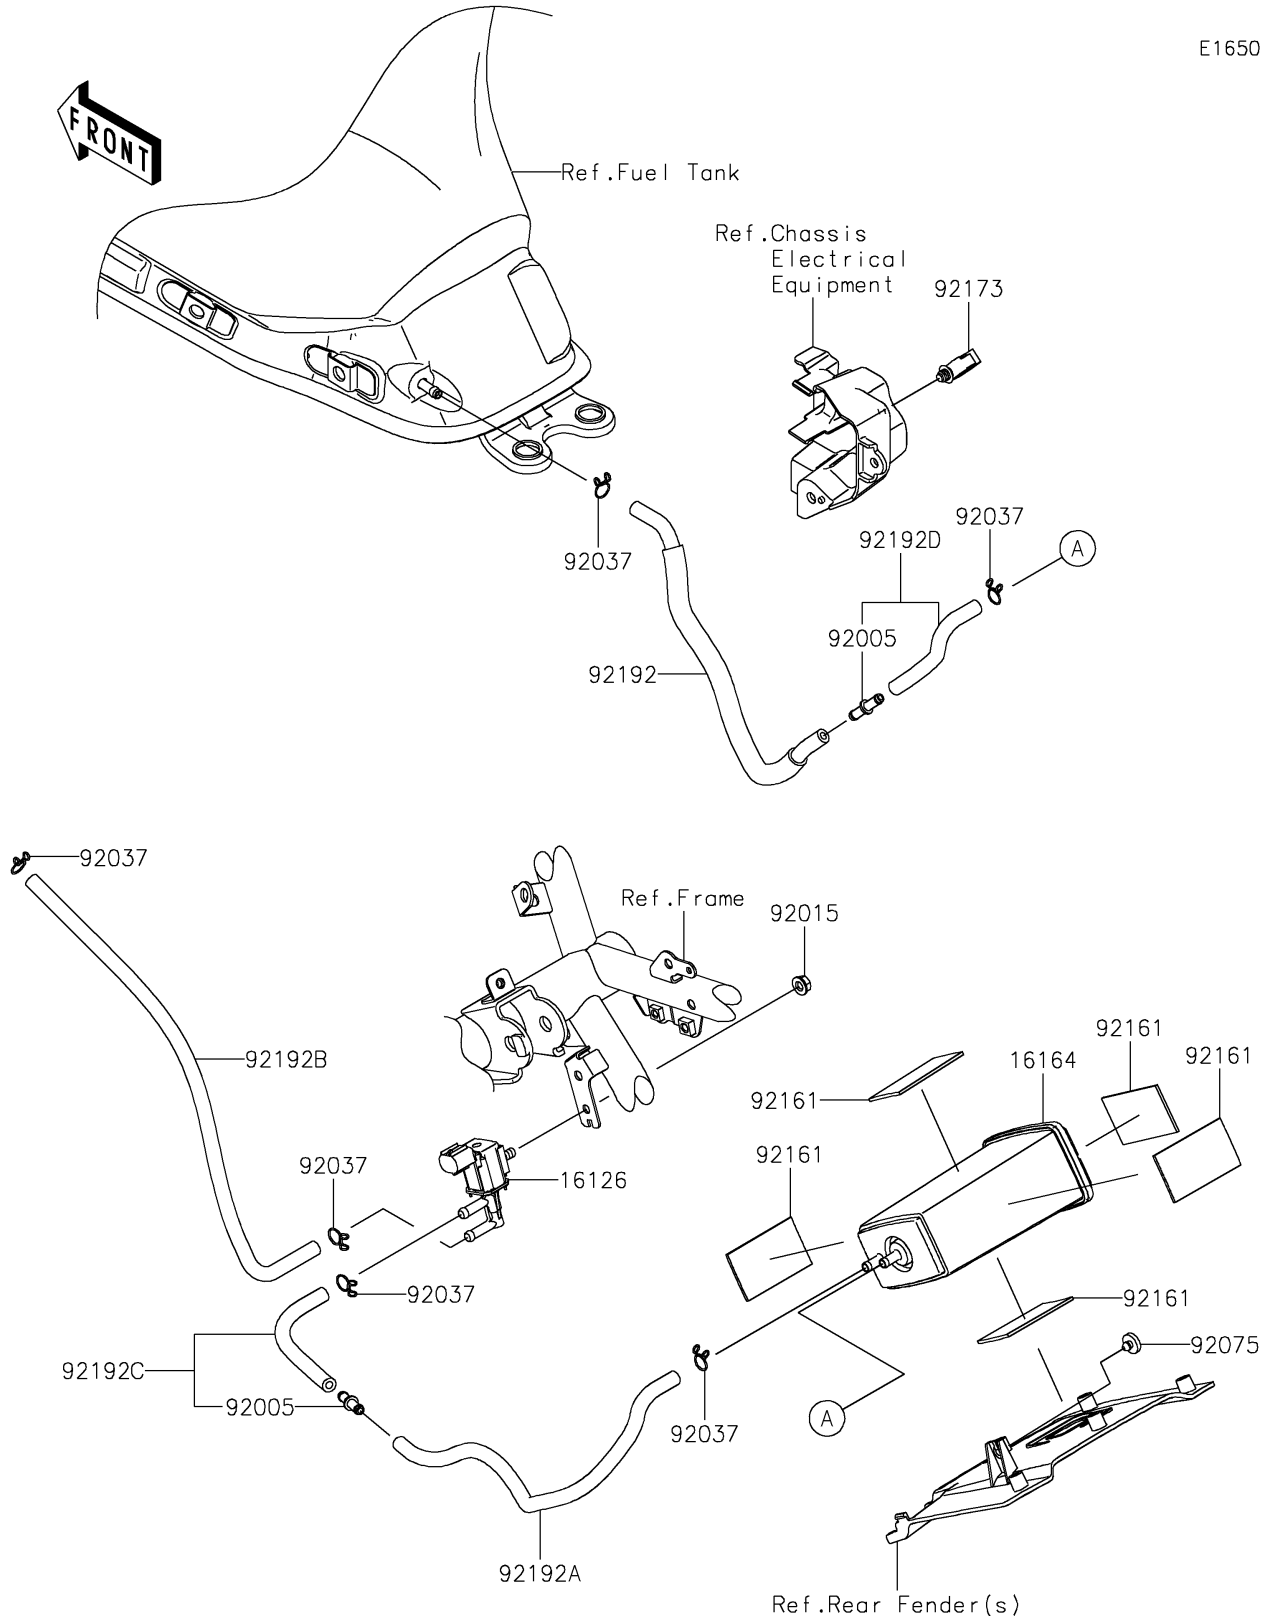

# 2023 Ninja® 650 KRT Edition PARTS DIAGRAM

Fuel Evaporative System(CA)

E1650

## 2023 Ninja® 650 KRT Edition PARTS LIST

Fuel Evaporative System(CA)

ITEM NAME	PART NUMBER	QUANTITY
VALVE,SOLENOID (Ref # 16126)	16126-0705	1
CANISTER (Ref # 16164)	16164-0012	1
FITTING (Ref # 92005)	92005-0721	2
NUT,FLANGED,6MM (Ref # 92015)	92015-1367	1
CLAMP,TUBE (Ref # 92037)	92037-147	6
DAMPER,BOOST SENSOR (Ref # 92075)	92075-2113	1
DAMPER (Ref # 92161)	92161-1883	5
CLAMP,HOLDER CLIP (Ref # 92173)	92173-0868	1
TUBE,TANK-FITTING (Ref # 92192)	92192-1659	1
TUBE,CANISTER-FITTING (Ref # 92192A)	92192-1660	1
TUBE,VALVE-THROTTLE BODY (Ref # 92192B)	92192-1661	1
TUBE,VALVE-FITTING (Ref # 92192C)	92192-1700	1
TUBE,CANISTER-FITTING (Ref # 92192D)	92192-1701	1