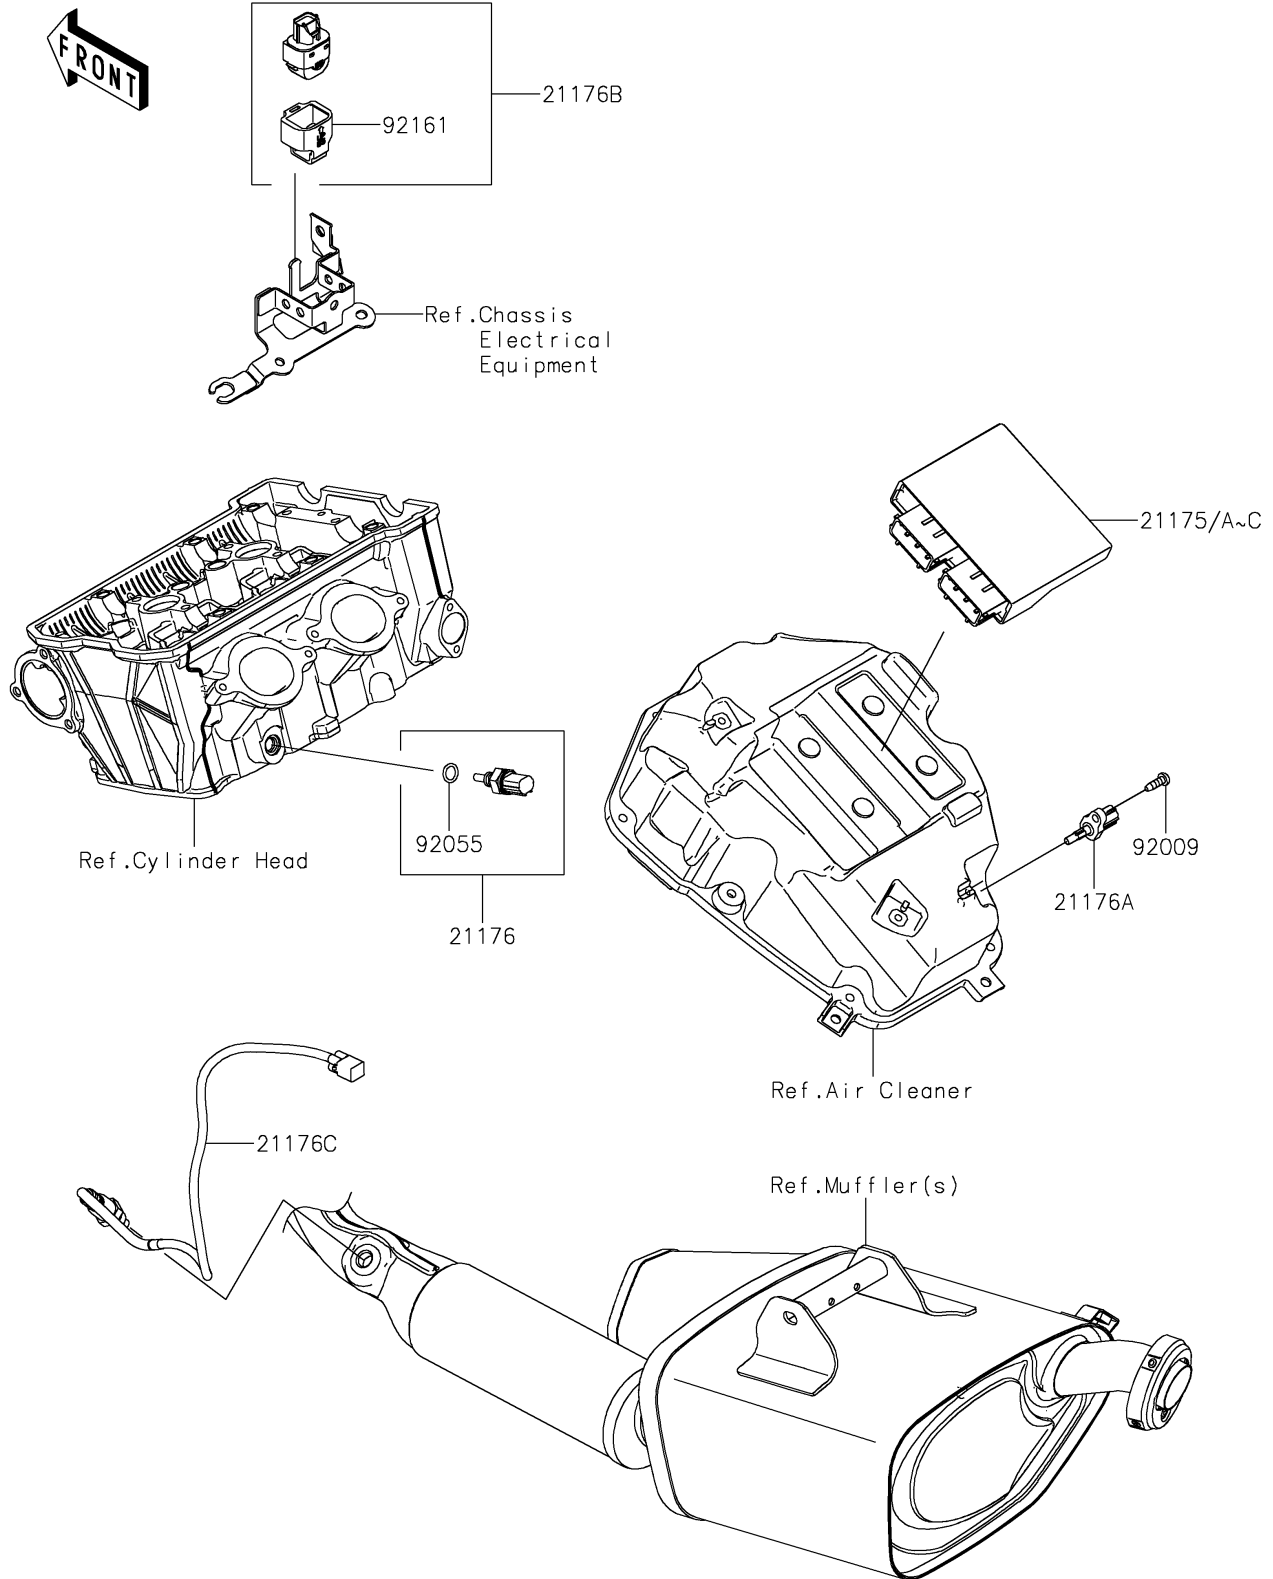

2024 Ninja 650 KRT Edition PARTS DIAGRAM

Fuel Injection

E1530

2024 Ninja 650 KRT Edition PARTS LIST

Fuel Injection

| ITEM NAME | PART NUMBER | QUANTITY |
|---------------------------------------|-------------|----------|
| SENSOR,WATER TEMP (Ref # 21176) | 21176-0009 | 1 |
| SENSOR,AIR TEMPERATURE (Ref # 21176A) | 21176-0048 | 1 |
| SENSOR,VEHICLE-DOWN (Ref # 21176B) | 21176-0704 | 1 |
| SENSOR,OXYGEN (Ref # 21176C) | 21176-0967 | 1 |
| SCREW,TAPPING,5X16 (Ref # 92009) | 92009-1984 | 1 |
| RING-O,9.5X1.9 (Ref # 92055) | 92055-0016 | 1 |
| DAMPER (Ref # 92161) | 92161-0951 | 1 |