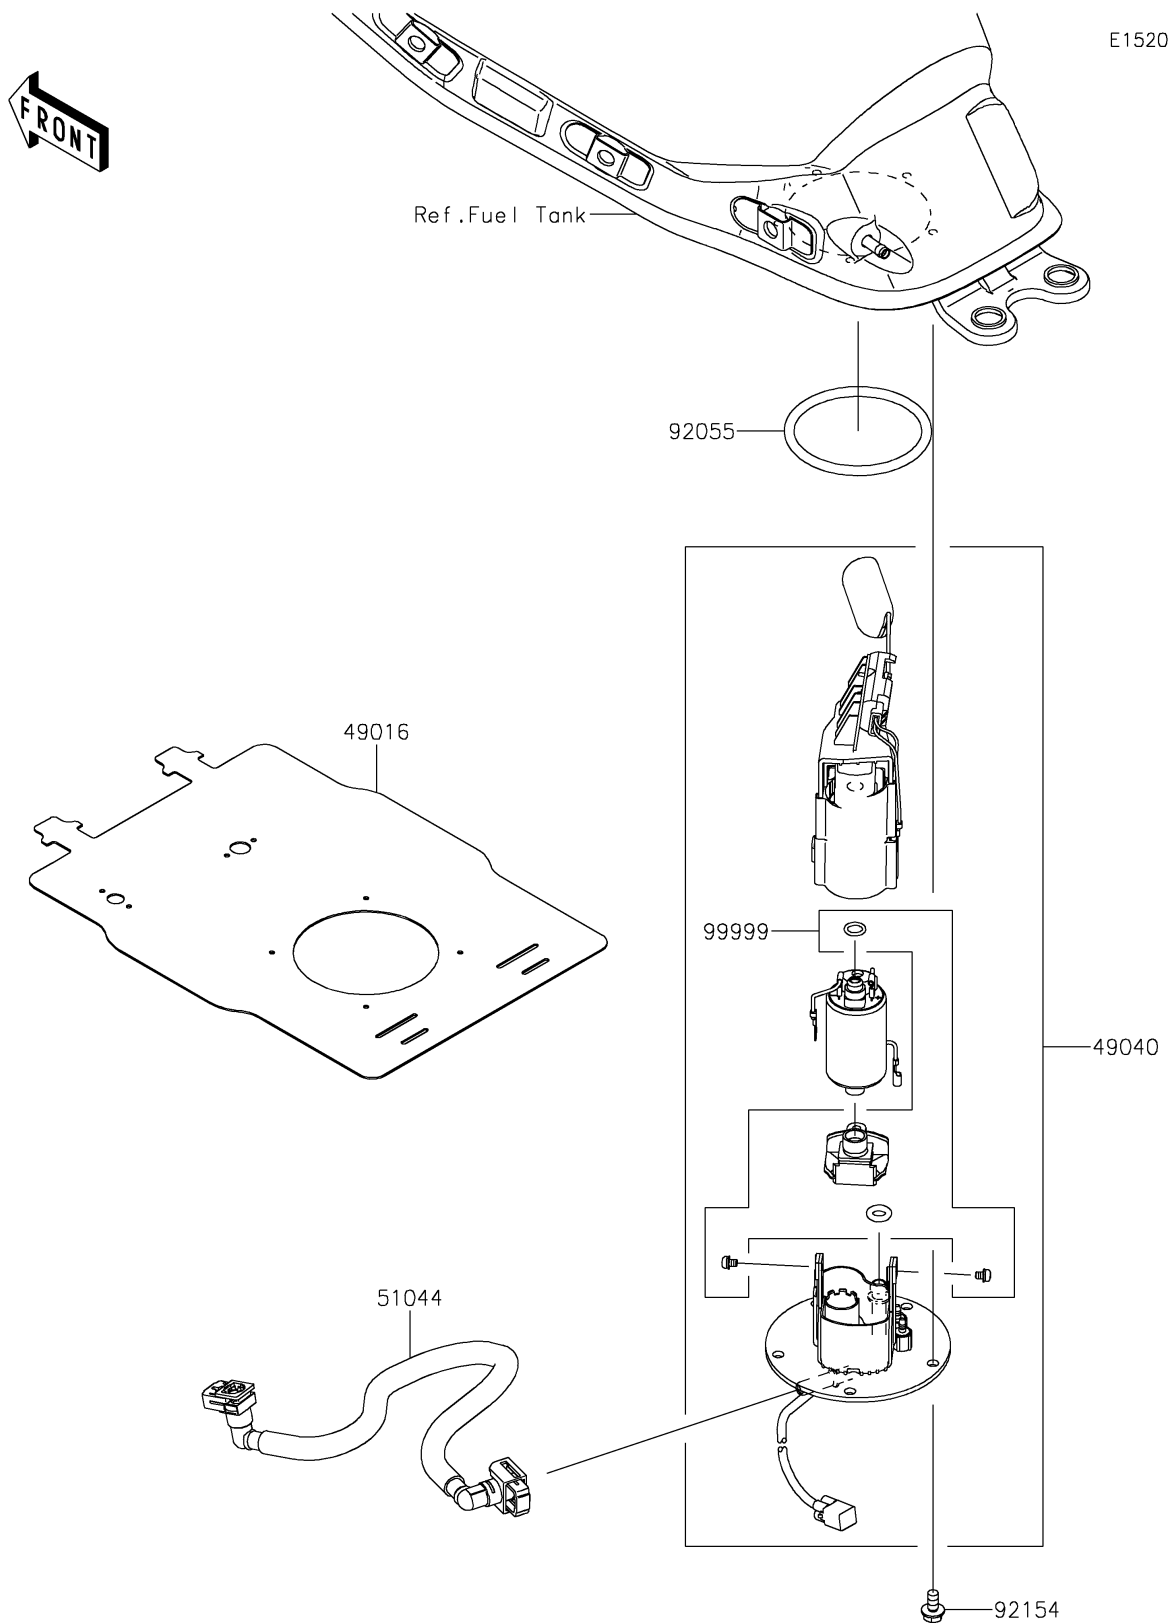

2024 Ninja® 650

PARTS DIAGRAM

Fuel Pump

Kawasaki

Let the Good Times Roll®