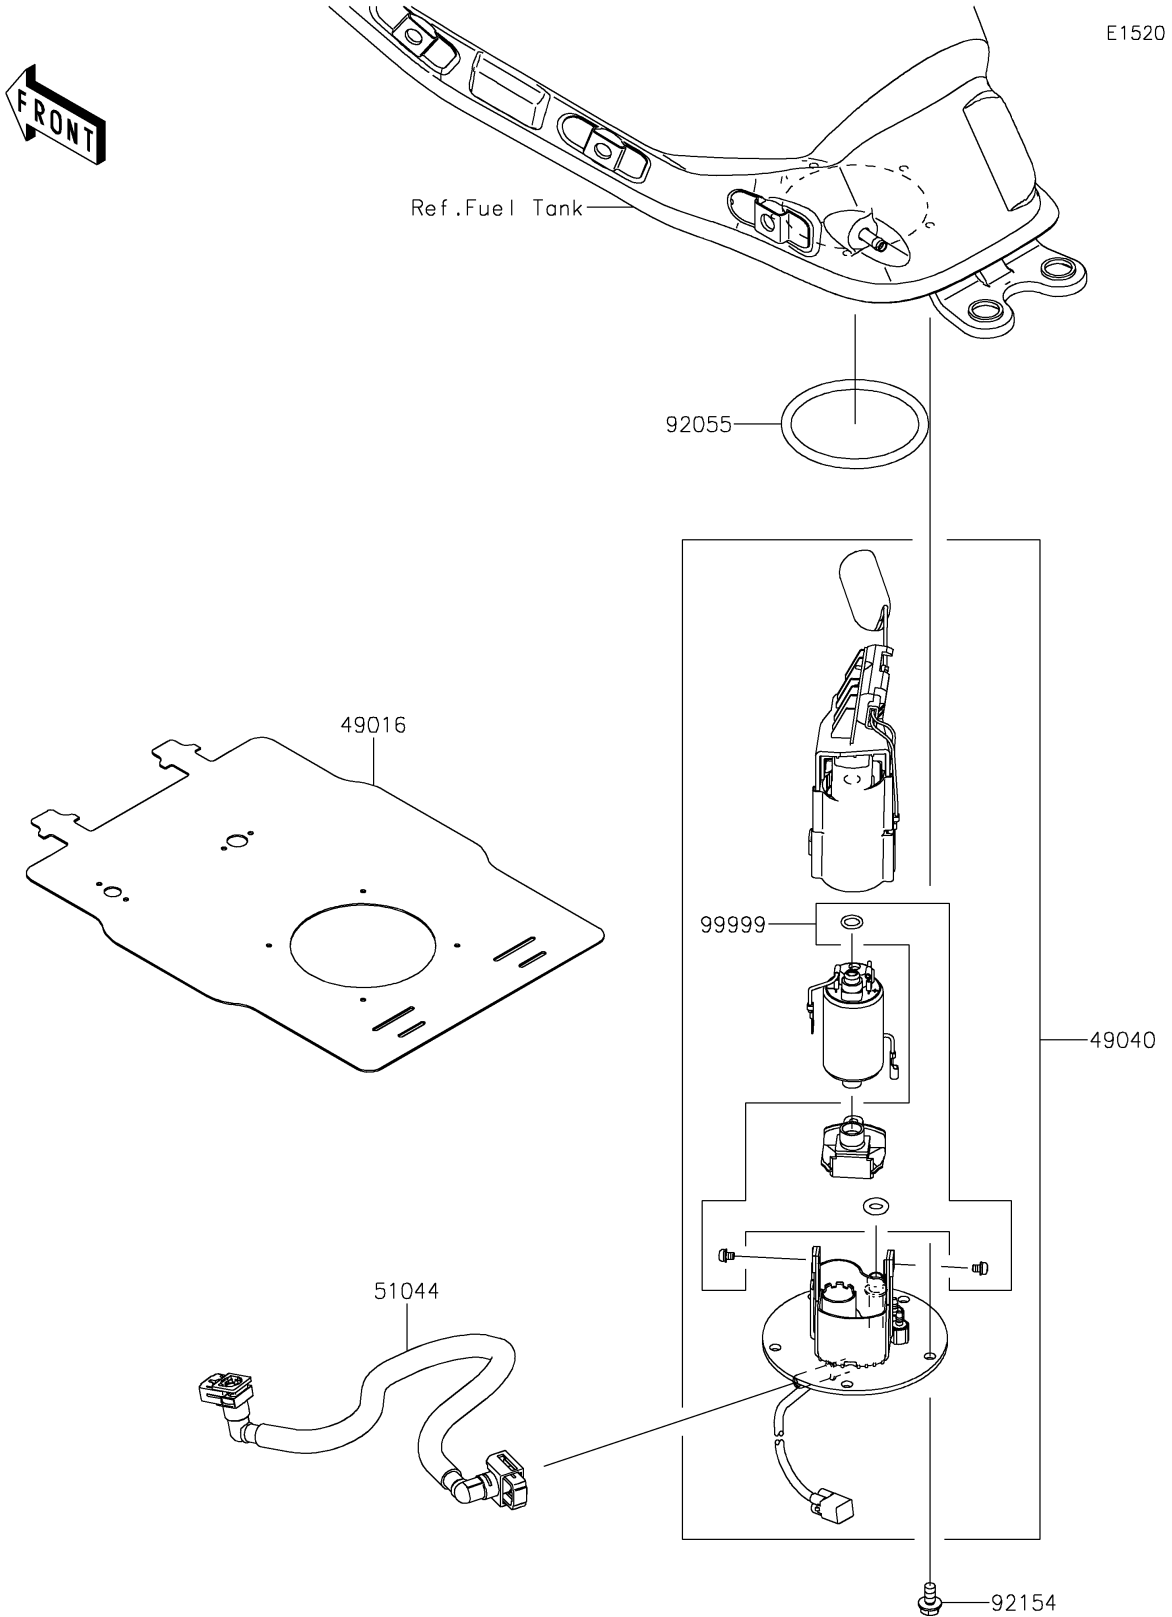

2024 Ninja® 650 PARTS DIAGRAM

Fuel Pump

2024 Ninja® 650 PARTS LIST

Fuel Pump

ITEM NAME	PART NUMBER	QUANTITY
COVER-SEAL (Ref # 49016)	49016-0641	1
PUMP-FUEL (Ref # 49040)	49040-0754	1
TUBE-ASSY,FUEL (Ref # 51044)	51044-0847	1
RING-O,74.6X5.7 (Ref # 92055)	92055-0728	1
BOLT,FLANGED,6X12 (Ref # 92154)	92154-2335	5
KIT,FUEL FILTER (Ref # 99999)	99999-0525	1