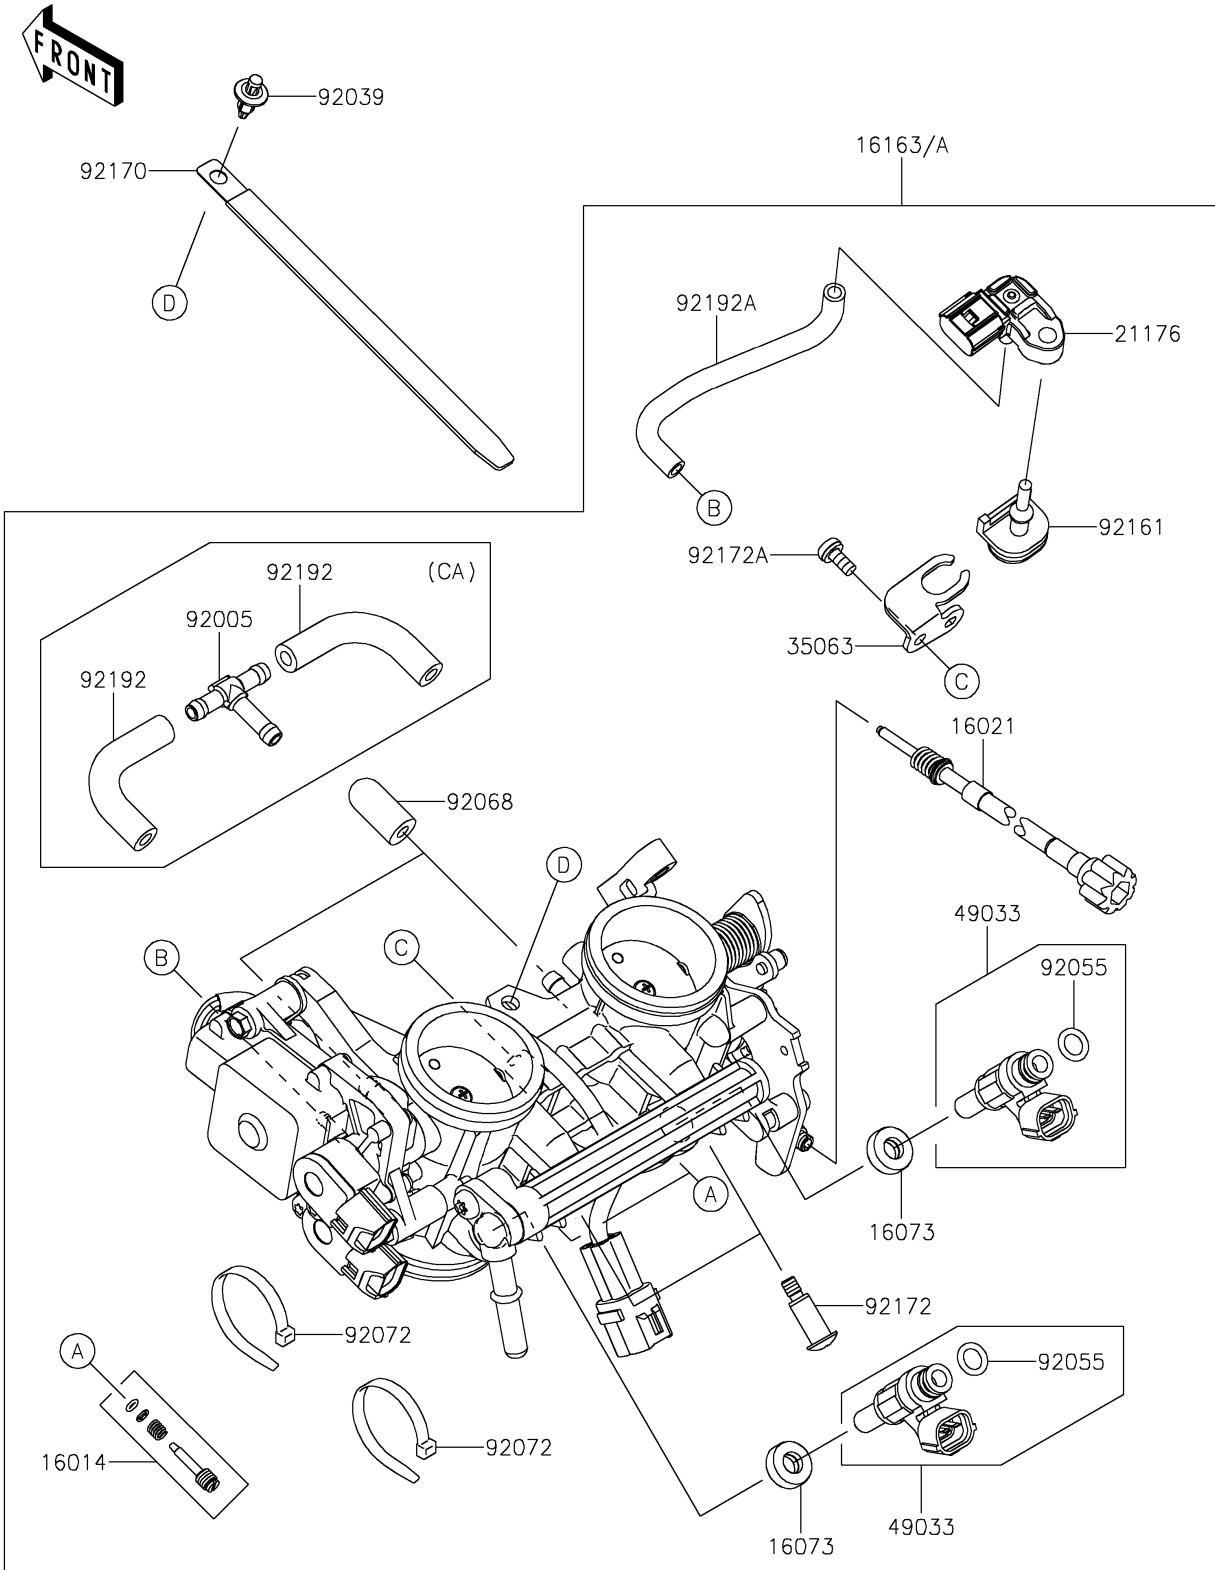

# 2024 Ninja® 650 PARTS DIAGRAM

Throttle

E1510

## 2024 Ninja® 650 PARTS LIST

### Throttle

ITEM NAME	PART NUMBER	QUANTITY
SCREW-PILOT AIR (Ref # 16014)	16014-0002	2
SCREW-THROTTLE STOP (Ref # 16021)	16021-0034	1
INSULATOR (Ref # 16073)	16073-0129	2
THROTTLE-ASSY (Ref # 16163)	16163-1271	1
THROTTLE-ASSY (Ref # 16163A)	16163-1290	1
SENSOR,PRESSURE (Ref # 21176)	21176-0906	1
STAY (Ref # 35063)	35063-1528	1
NOZZLE-INJECTION (Ref # 49033)	49033-0568	2
FITTING,3WAY (Ref # 92005)	92005-0730	1
RIVET (Ref # 92039)	92039-0707	1
RING-O,INJECTION NOZZLE (Ref # 92055)	92055-1622	2
PLUG,12X25 (Ref # 92068)	92068-006	2
BAND,SUB-HARNESS (Ref # 92072)	92072-0012	2
DAMPER (Ref # 92161)	92161-0673	1
CLAMP,L=150 (Ref # 92170)	92170-1114	1
SCREW,PIPE INJECTION (Ref # 92172)	92172-0064	2
SCREW (Ref # 92172A)	92172-0393	1
TUBE (Ref # 92192)	92192-1045	2
TUBE (Ref # 92192A)	92192-2368	1