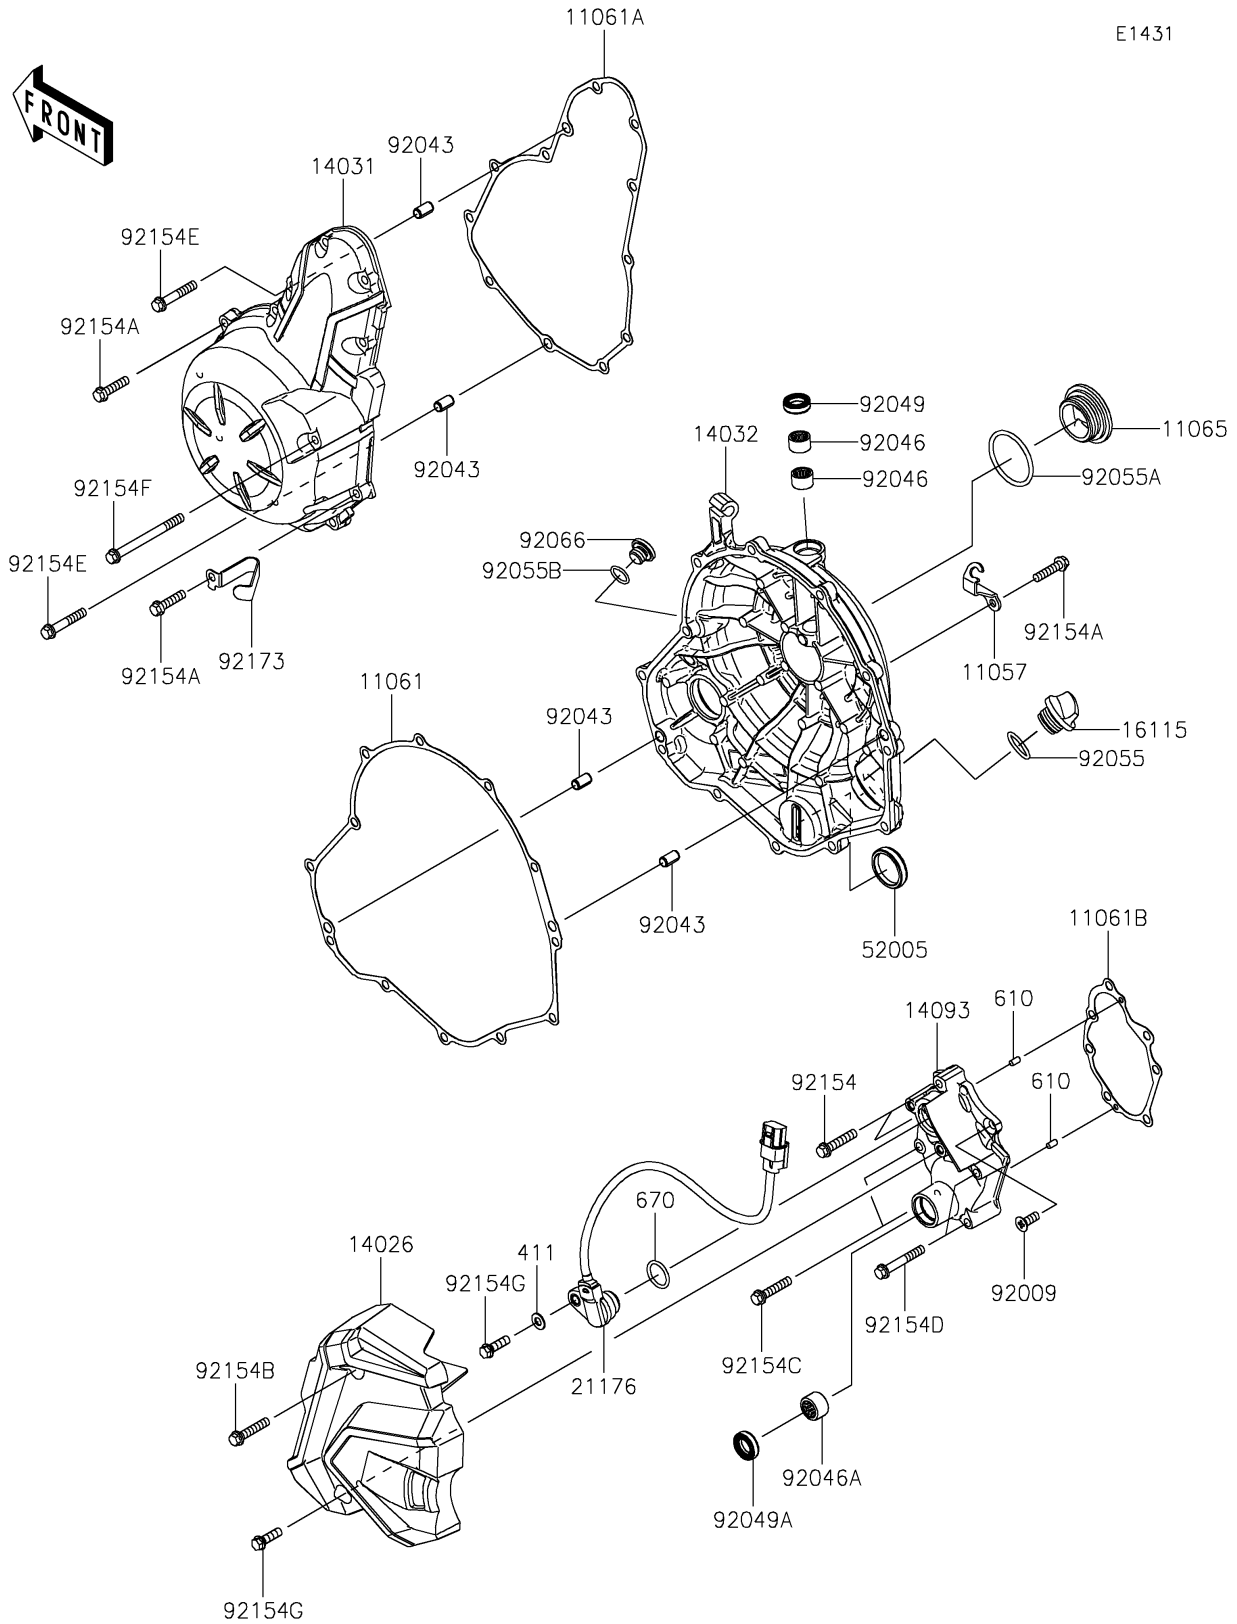

2024 Ninja® 650 PARTS DIAGRAM

Engine Cover(s)