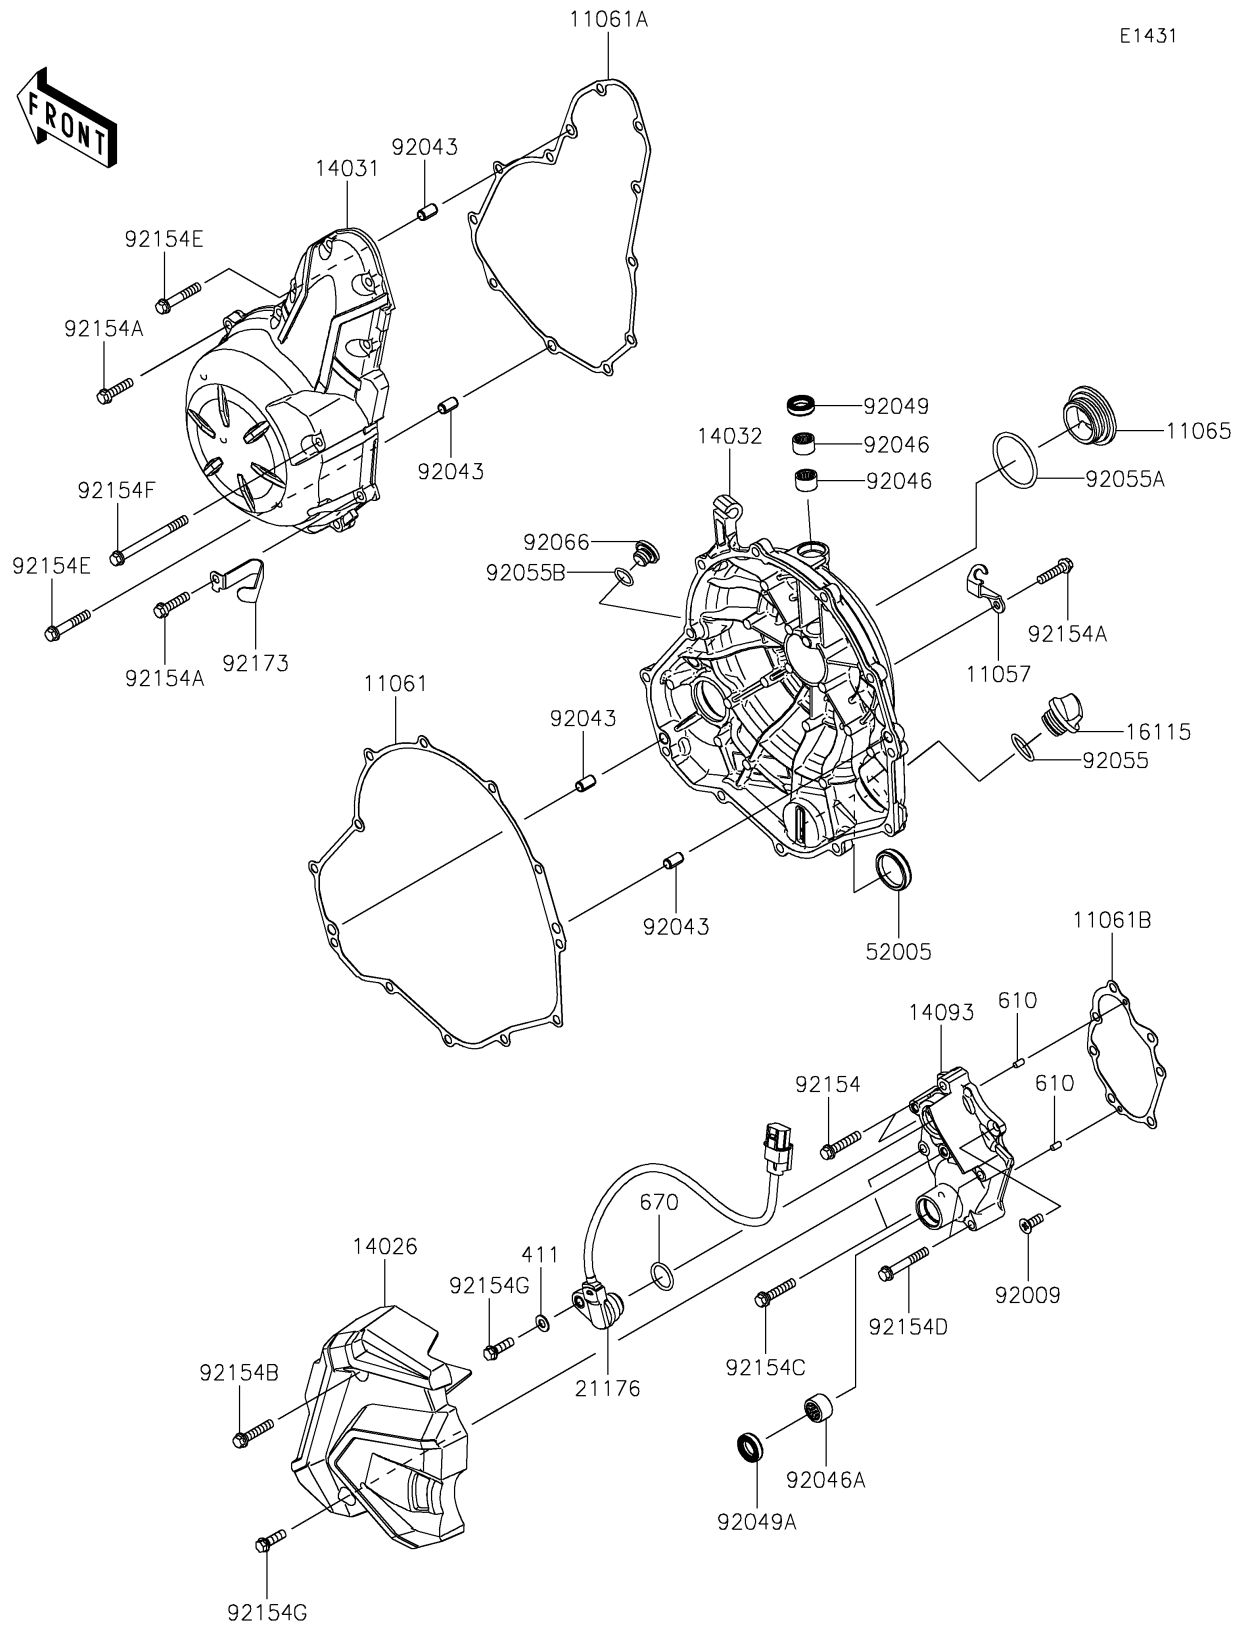

2024 Ninja 650 KRT Edition PARTS DIAGRAM

Engine Cover(s)

2024 Ninja 650 KRT Edition PARTS LIST

Engine Cover(s)

ITEM NAME	PART NUMBER	QUANTITY
BRACKET (Ref # 11057)	11057-0482	1
GASKET,CLUTCH COVER (Ref # 11061)	11061-0164	1
GASKET,GENERATOR COVER (Ref # 11061A)	11061-0165	1
GASKET,TRANSMISSION COVER (Ref # 11061B)	11061-0166	1
CAP (Ref # 11065)	11065-1325	1
COVER-CHAIN (Ref # 14026)	14026-0128	1
COVER-GENERATOR (Ref # 14031)	14031-0609	1
COVER-CLUTCH (Ref # 14032)	14032-0629	1
COVER,TRANSMISSION (Ref # 14093)	14093-0463	1
CAP-OIL FILLER (Ref # 16115)	16115-1053	1
SENSOR,GEAR POSITION (Ref # 21176)	21176-0820	1
GAUGE,OIL LEVEL (Ref # 52005)	52005-0071	1
SCREW,6X16 (Ref # 92009)	92009-1360	1
PIN,6.2X8X14 (Ref # 92043)	92043-1263	4
BEARING-NEEDLE,HK1210FM (Ref # 92046)	92046-0034	2
BEARING-NEEDLE,HK1312 (Ref # 92046A)	92046-1148	1
SEAL-OIL,CLUTCH RELEASE (Ref # 92049)	92049-1475	1
SEAL-OIL,TC13225.5 (Ref # 92049A)	92049-1519	1
RING-O,19.8MM (Ref # 92055)	92055-0844	1
RING-O,39.4MM (Ref # 92055A)	92055-0849	1
RING-O,13.0X1.9 (Ref # 92055B)	92055-1011	1
PLUG,12X9.1 (Ref # 92066)	92066-0937	1
BOLT,FLANGED,6X30 (Ref # 92154)	92154-0727	2
BOLT,FLANGED,6X25 (Ref # 92154A)	92154-0819	21
BOLT,FLANGED,6X30 (Ref # 92154B)	92154-1772	1
BOLT,FLANGED,6X30 (Ref # 92154C)	92154-1773	2
BOLT,FLANGED,6X40 (Ref # 92154D)	92154-1774	2
BOLT,FLANGED,6X35 (Ref # 92154E)	92154-1779	2
BOLT,FLANGED,6X70 (Ref # 92154F)	92154-1780	1

2024 Ninja 650 KRT Edition PARTS LIST

Engine Cover(s)

ITEM NAME	PART NUMBER	QUANTITY
BOLT,FLANGED,6X20 (Ref # 92154G)	92154-2130	2
CLAMP (Ref # 92173)	92173-1689	1
WASHER-PLAIN,6MM (Ref # 411)	411AA0600	1
ROLLER,4X8 (Ref # 610)	610A0408	2
O RING,18MM (Ref # 670)	670D2018	1