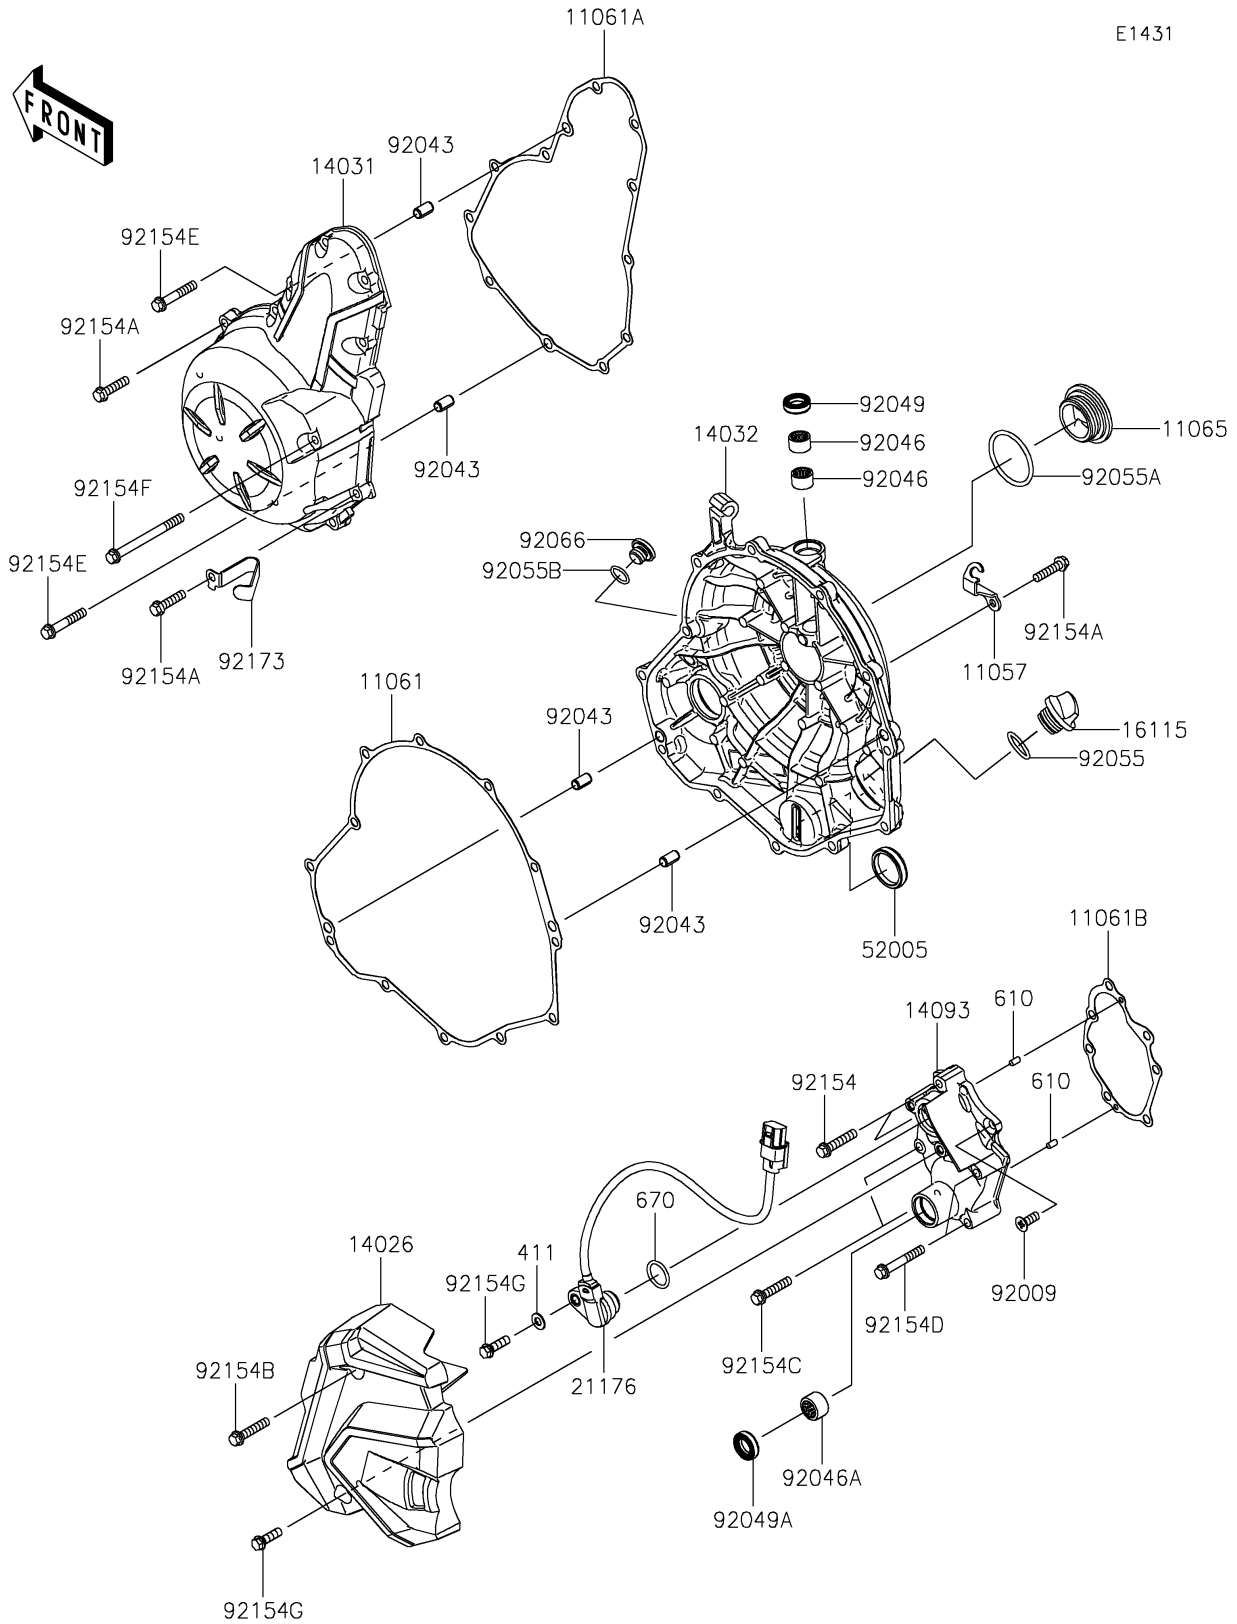

# 2024 Ninja 650 PARTS DIAGRAM

Engine Cover(s)

### Engine Cover(s)

ITEM NAME	PART NUMBER	QUANTITY
BRACKET (Ref # 11057)	11057-0482	1
GASKET,CLUTCH COVER (Ref # 11061)	11061-0164	1
GASKET,GENERATOR COVER (Ref # 11061A)	11061-0165	1
GASKET,TRANSMISSION COVER (Ref # 11061B)	11061-0166	1
CAP (Ref # 11065)	11065-1325	1
COVER-CHAIN (Ref # 14026)	14026-0128	1
COVER-GENERATOR (Ref # 14031)	14031-0609	1
COVER-CLUTCH (Ref # 14032)	14032-0629	1
COVER,TRANSMISSION (Ref # 14093)	14093-0463	1
CAP-OIL FILLER (Ref # 16115)	16115-1053	1
SENSOR,GEAR POSITION (Ref # 21176)	21176-0820	1
GAUGE,OIL LEVEL (Ref # 52005)	52005-0071	1
SCREW,6X16 (Ref # 92009)	92009-1360	1
PIN,6.2X8X14 (Ref # 92043)	92043-1263	4
BEARING-NEEDLE,HK1210FM (Ref # 92046)	92046-0034	2
BEARING-NEEDLE,HK1312 (Ref # 92046A)	92046-1148	1
SEAL-OIL,CLUTCH RELEASE (Ref # 92049)	92049-1475	1
SEAL-OIL,TC13225.5 (Ref # 92049A)	92049-1519	1
RING-O,19.8MM (Ref # 92055)	92055-0844	1
RING-O,39.4MM (Ref # 92055A)	92055-0849	1
RING-O,13.0X1.9 (Ref # 92055B)	92055-1011	1
PLUG,12X9.1 (Ref # 92066)	92066-0937	1
BOLT,FLANGED,6X30 (Ref # 92154)	92154-0727	2
BOLT,FLANGED,6X25 (Ref # 92154A)	92154-0819	21
BOLT,FLANGED,6X30 (Ref # 92154B)	92154-1772	1
BOLT,FLANGED,6X30 (Ref # 92154C)	92154-1773	2
BOLT,FLANGED,6X40 (Ref # 92154D)	92154-1774	2
BOLT,FLANGED,6X35 (Ref # 92154E)	92154-1779	2
BOLT,FLANGED,6X70 (Ref # 92154F)	92154-1780	1

## 2024 Ninja 650 PARTS LIST

### Engine Cover(s)

ITEM NAME	PART NUMBER	QUANTITY
BOLT,FLANGED,6X20 (Ref # 92154G)	92154-2130	2
CLAMP (Ref # 92173)	92173-1689	1
WASHER-PLAIN,6MM (Ref # 411)	411AA0600	1
ROLLER,4X8 (Ref # 610)	610A0408	2
O RING,18MM (Ref # 670)	670D2018	1