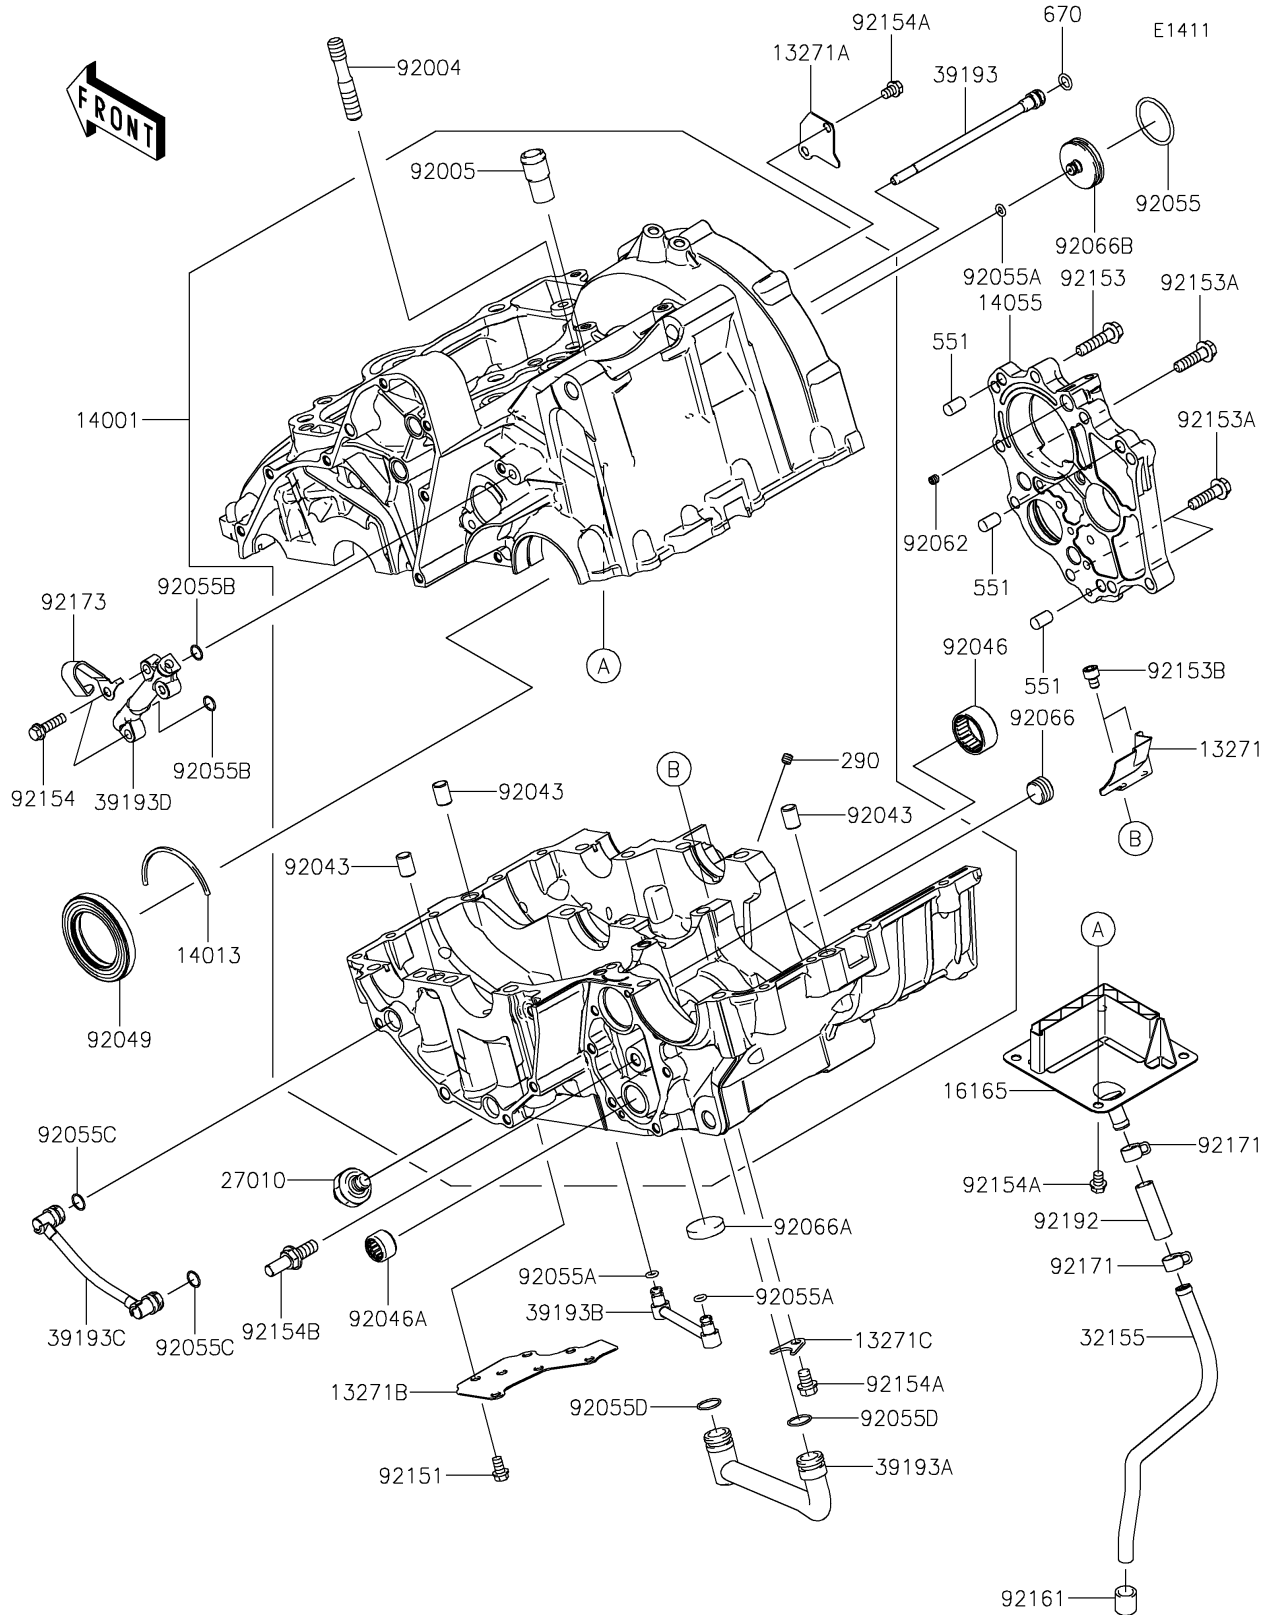

2024 Ninja® 650 PARTS DIAGRAM

Crankcase

2024 Ninja® 650 PARTS LIST

Crankcase

ITEM NAME	PART NUMBER	QUANTITY
PLATE,OIL SHIELDING (Ref # 13271)	13271-0575	1
PLATE (Ref # 13271A)	13271-0577	1
PLATE (Ref # 13271B)	13271-0584	1
PLATE,OIL PIPE (Ref # 13271C)	13271-1187	1
SET-CRANKCASE (Ref # 14001)	14001-0662	1
RING-POSITION,T=1.98 (Ref # 14013)	14013-1004	1
CASE-GEAR,TRANSMISSION (Ref # 14055)	14055-0051	1
SEPARATOR,BREATHER (Ref # 16165)	16165-0056	1
SWITCH,OIL PRESSURE (Ref # 27010)	27010-1313	1
PIPE,BREATHER (Ref # 32155)	32155-0891	1
PIPE-OIL (Ref # 39193)	39193-0564	1
PIPE-OIL (Ref # 39193A)	39193-0565	1
PIPE-OIL (Ref # 39193B)	39193-0566	1
PIPE-OIL (Ref # 39193C)	39193-0567	1
PIPE-OIL (Ref # 39193D)	39193-0569	1
STUD,10X34.5 (Ref # 92004)	92004-0024	1
FITTING,BREATHER (Ref # 92005)	92005-0713	1
PIN,DOWEL,10X14 (Ref # 92043)	92043-1037	3
BEARING-NEEDLE,24BTM3013 (Ref # 92046)	92046-0017	1
BEARING-NEEDLE,HK1312 (Ref # 92046A)	92046-1148	1
SEAL-OIL,HTC40628 (Ref # 92049)	92049-1501	1
RING-O,29.7X2.4 (Ref # 92055)	92055-0006	1
RING-O,4.8MM (Ref # 92055A)	92055-0845	3
RING-O,8.8MM (Ref # 92055B)	92055-0846	2
RING-O,9.8MM (Ref # 92055C)	92055-0847	2
RING-O,13.8MM (Ref # 92055D)	92055-0848	2
NOZZLE,5X6,SILVER (Ref # 92062)	92062-1086	1
PLUG,PT3/8X10 (Ref # 92066)	92066-0003	1
PLUG,25X5 (Ref # 92066A)	92066-0061	1