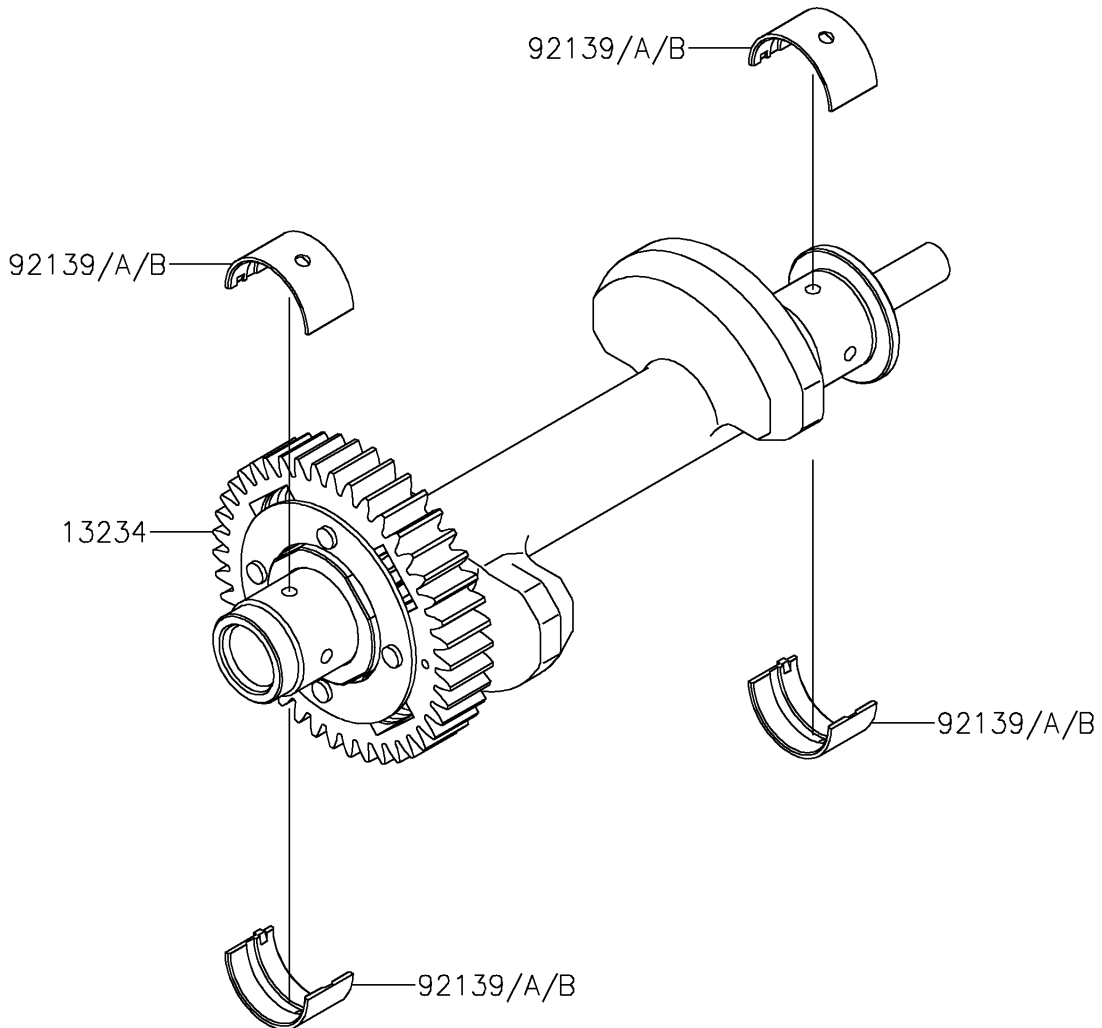

# 2024 Ninja 650 KRT Edition PARTS DIAGRAM

Balancer

E1323

### Balancer

ITEM NAME	PART NUMBER	QUANTITY
SHAFT-COMP,BALANCER (Ref # 13234)	13234-0602	1
BUSHING,BALANCER,BLUE (Ref # 92139)	92139-0117	4
BUSHING,BALANCER,BLACK (Ref # 92139A)	92139-0118	AR
BUSHING,BALANCER,BROWN (Ref # 92139B)	92139-0119	AR