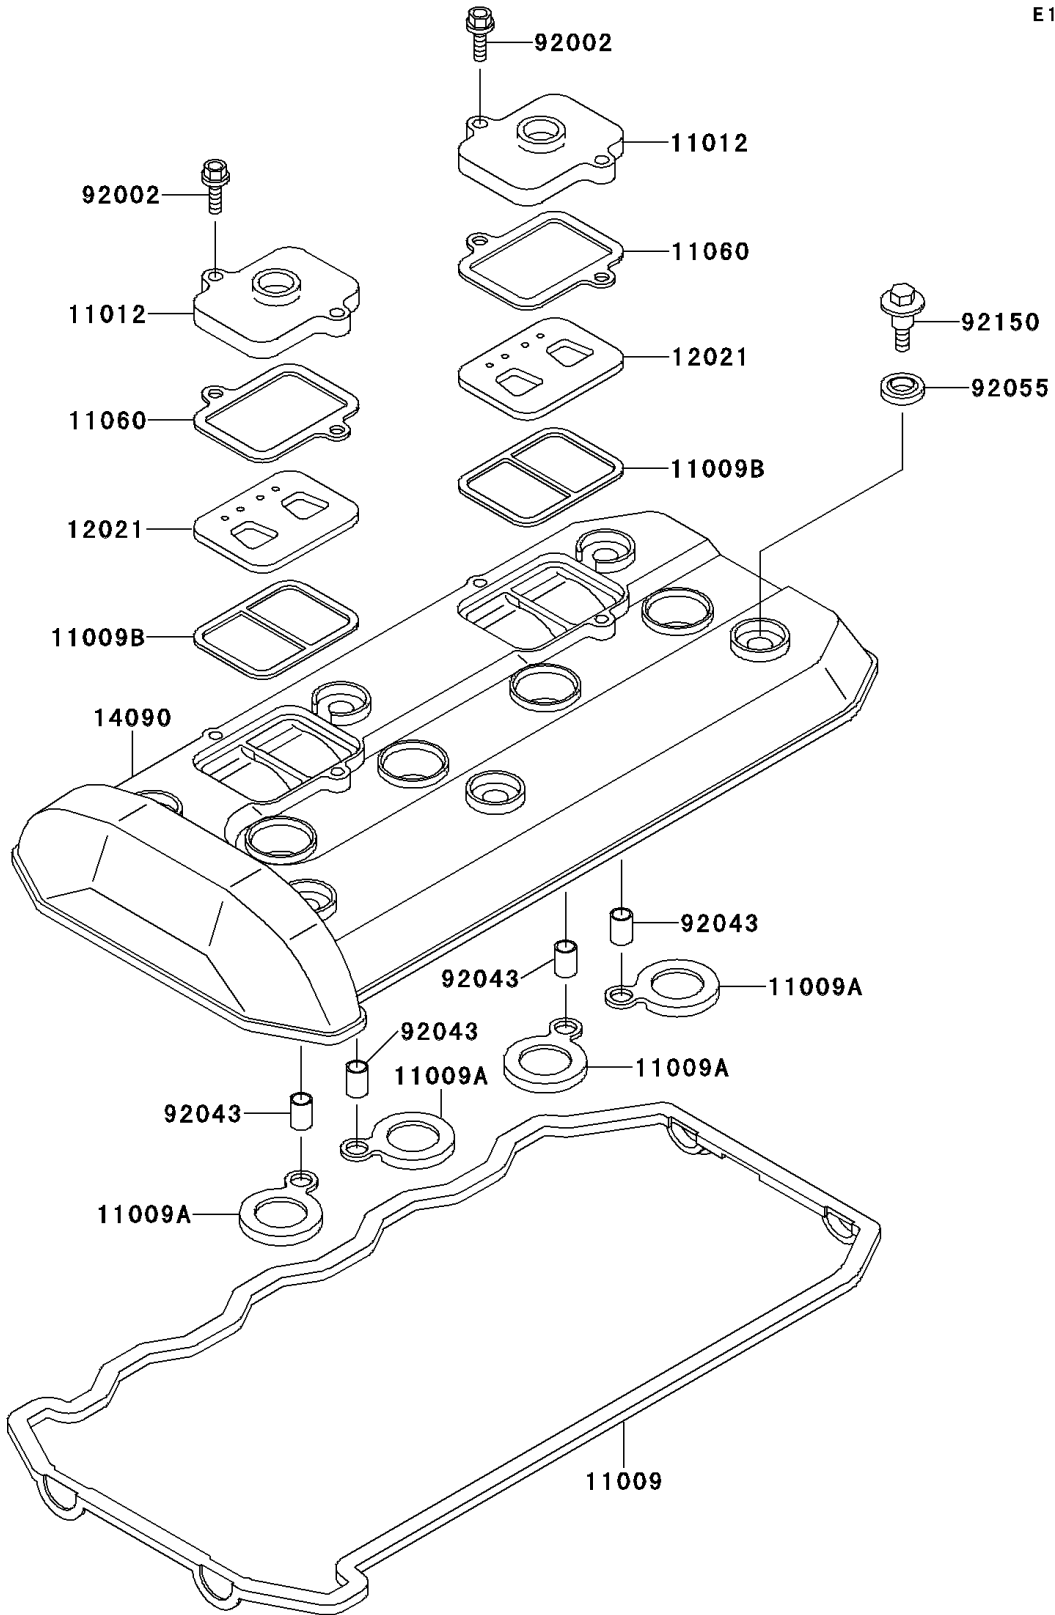

## 1995 GPZ 1100 PARTS DIAGRAM

Cylinder Head Cover

E1112

## 1995 GPZ 1100 PARTS LIST

Cylinder Head Cover

ITEM NAME	PART NUMBER	QUANTITY
GASKET,HEAD COVER (Ref # 11009)	11009-1724	1
GASKET,SPARK PLUG (Ref # 11009A)	11009-1725	1
GASKET,REED VALVE (Ref # 11009B)	11009-1857	1
CAP,REED VALVE (Ref # 11012)	11012-1532	1
GASKET,REED VALVE CAP (Ref # 11060)	11060-1688	1
VALVE-ASSY-REED (Ref # 12021)	12021-1053	1
COVER,HEAD (Ref # 14090)	14090-1528	1
BOLT,6X22 (Ref # 92002)	92002-1068	1
PIN,8.2X10X14 (Ref # 92043)	92043-1264	1
RING-O,HEAD COVER BOLT (Ref # 92055)	92055-1352	1
BOLT,HEAD COVER (Ref # 92150)	92150-1447	1