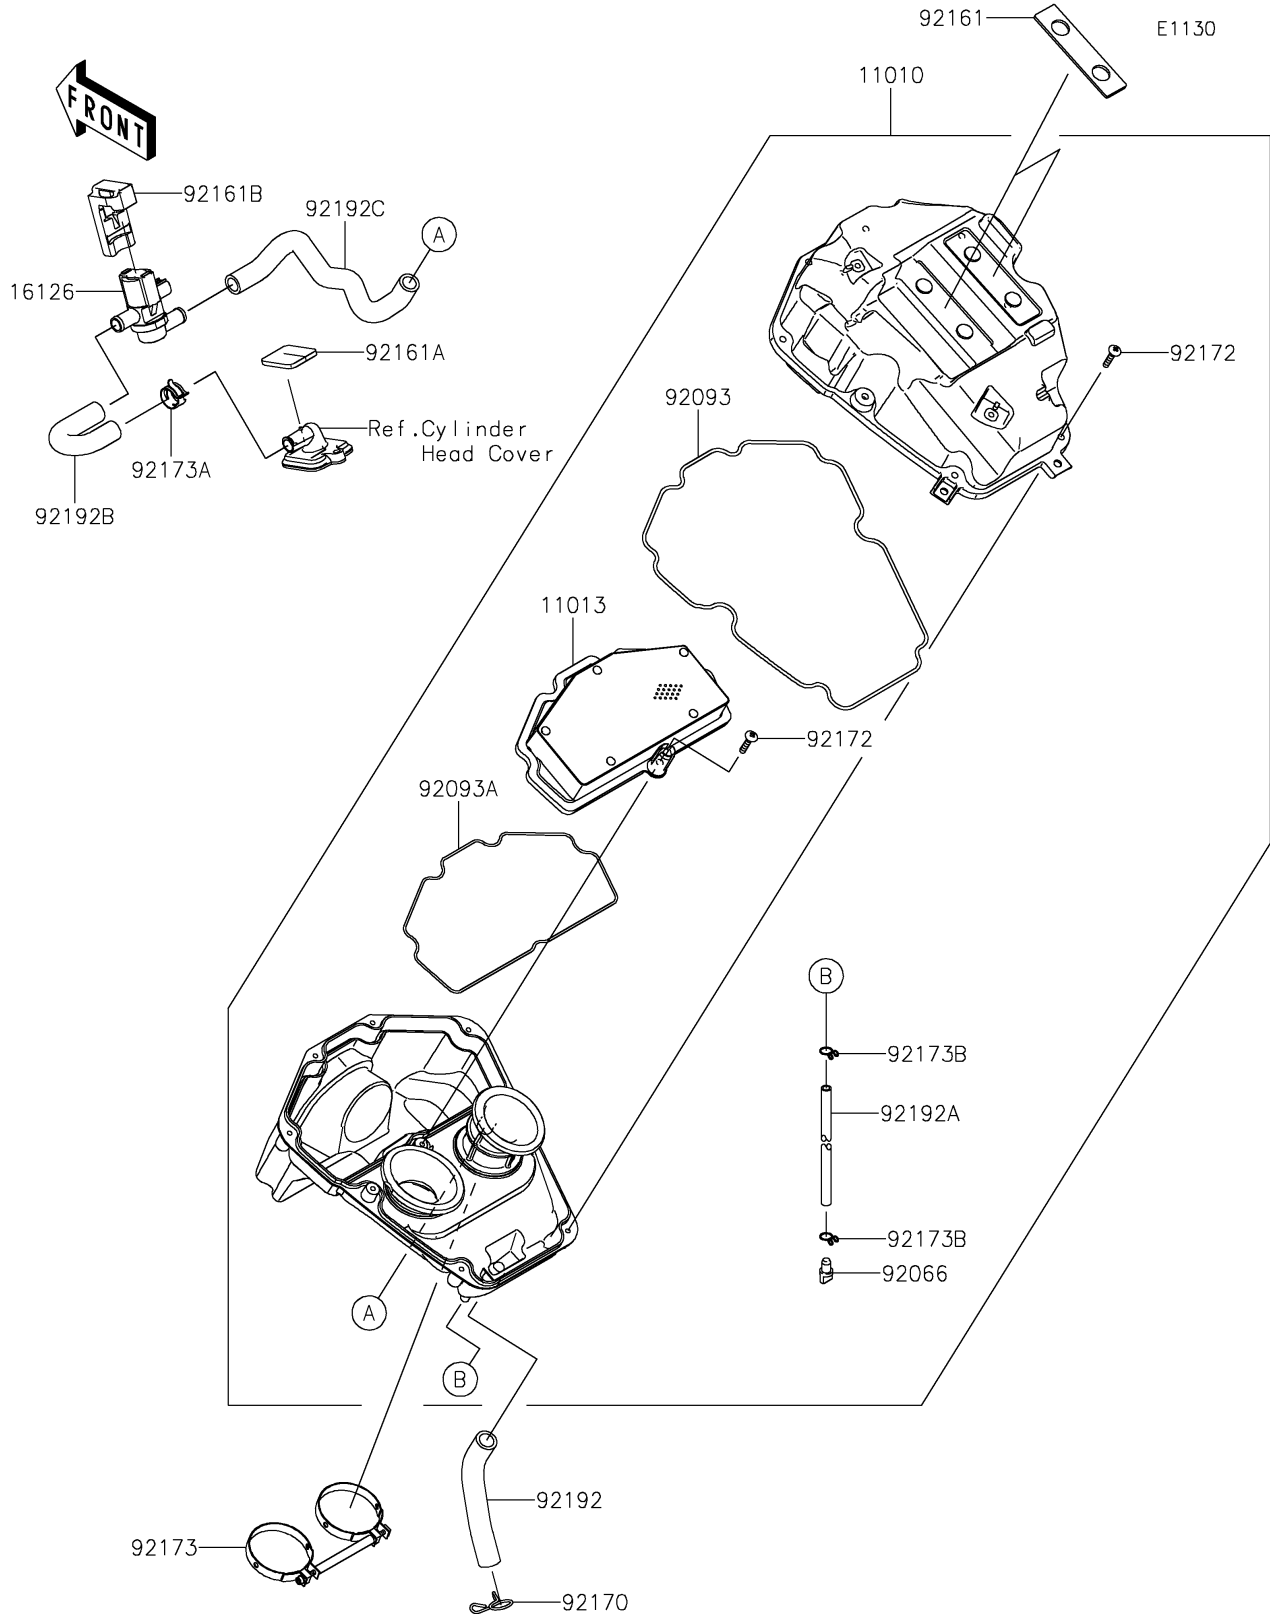

# 2024 Ninja® 650 PARTS DIAGRAM

## 2024 Ninja® 650 PARTS LIST

### Air Cleaner

ITEM NAME	PART NUMBER	QUANTITY
FILTER-ASSY-AIR (Ref # 11010)	11010-0950	1
ELEMENT-AIR FILTER (Ref # 11013)	11013-0745	1
VALVE,AIR SWITCHING (Ref # 16126)	16126-0743	1
PLUG,DRAIN (Ref # 92066)	92066-0782	1
SEAL (Ref # 92093)	92093-0610	1
SEAL,ELEMENT (Ref # 92093A)	92093-0611	1
DAMPER (Ref # 92161)	92161-1428	2
DAMPER (Ref # 92161A)	92161-1899	1
DAMPER (Ref # 92161B)	92161-1933	1
CLAMP (Ref # 92170)	92170-1017	1
SCREW,5X25 (Ref # 92172)	92172-0891	9
CLAMP (Ref # 92173)	92173-1698	1
CLAMP (Ref # 92173A)	92173-2344	1
CLAMP,10MM (Ref # 92173B)	92173-2400	2
TUBE,BREATHER (Ref # 92192)	92192-0958	1
TUBE,DRAIN,L=245 (Ref # 92192A)	92192-1380	1
TUBE,ASV-HEAD (Ref # 92192B)	92192-1698	1
TUBE,A/C-ASV (Ref # 92192C)	92192-1699	1