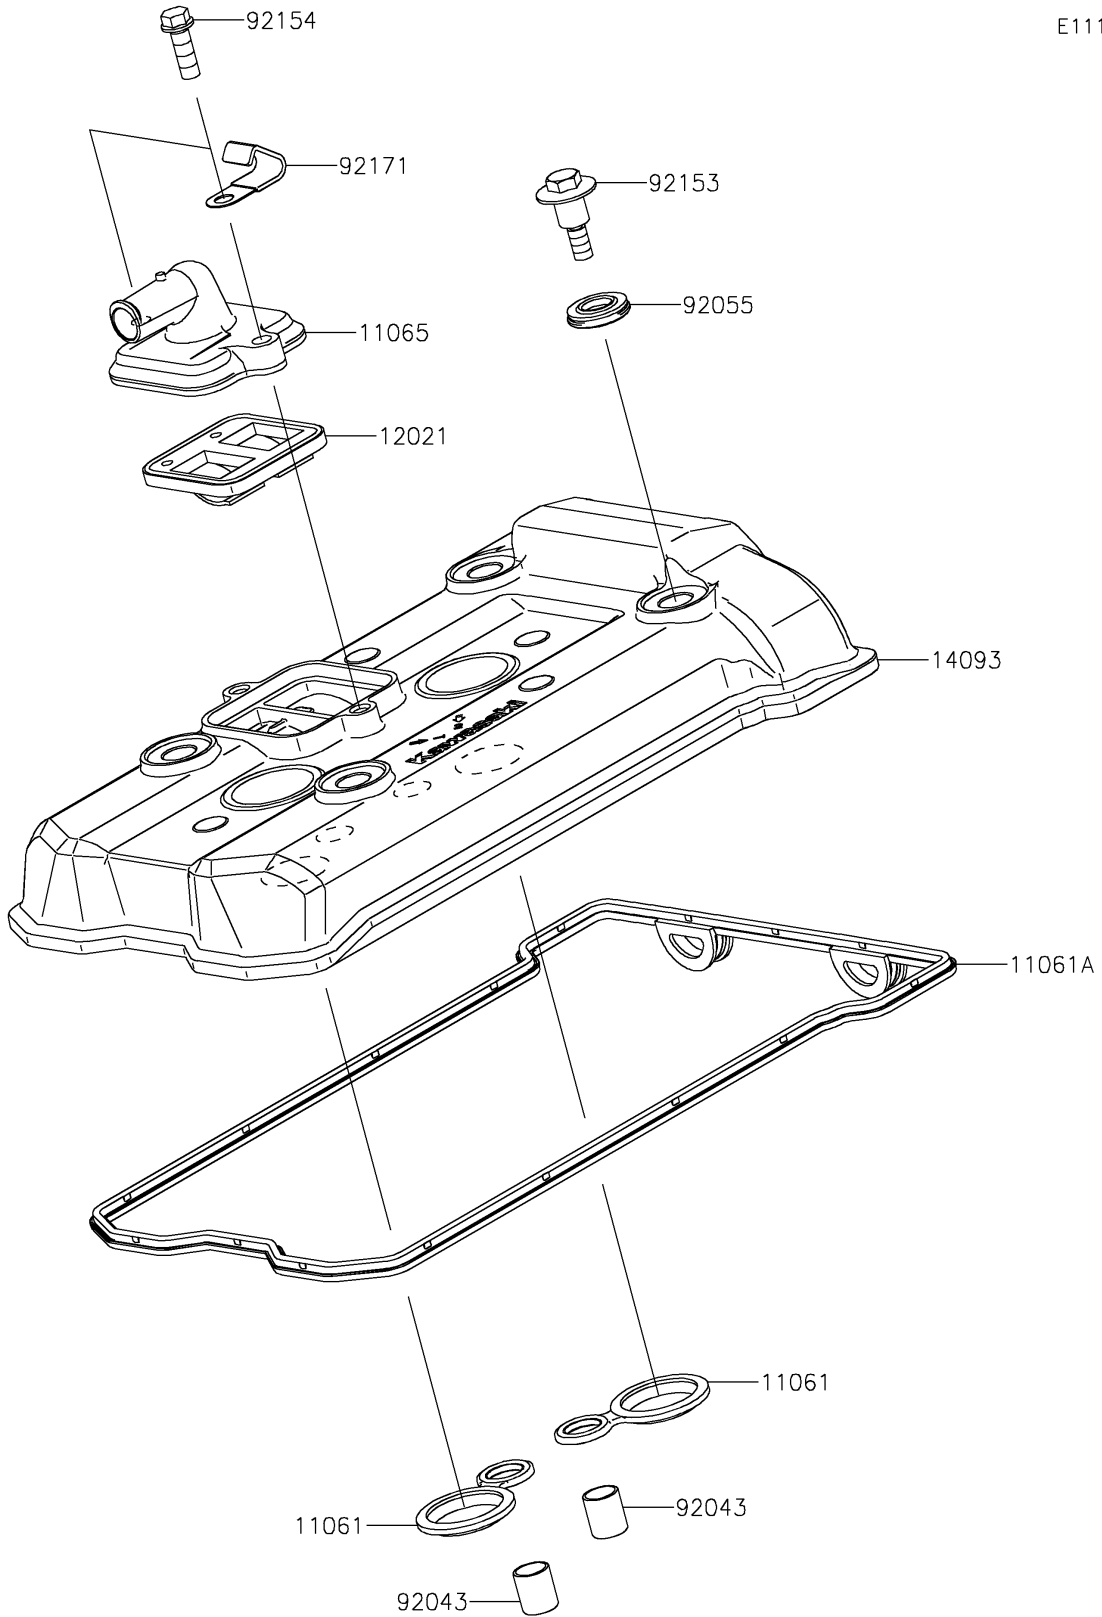

2024 Ninja® 650 PARTS DIAGRAM

Cylinder Head Cover

E1112

2024 Ninja® 650 PARTS LIST

Cylinder Head Cover

| ITEM NAME | PART NUMBER | QUANTITY |
|--------------------------------------|-------------|----------|
| GASKET,SPARK PLUG HOLE (Ref # 11061) | 11061-0105 | 2 |
| GASKET,HEAD COVER (Ref # 11061A) | 11061-1184 | 1 |
| CAP (Ref # 11065) | 11065-1320 | 1 |
| VALVE-ASSY-REED (Ref # 12021) | 12021-0708 | 1 |
| COVER,HEAD (Ref # 14093) | 14093-0501 | 1 |
| PIN,10.1X12X14 (Ref # 92043) | 92043-4009 | 2 |
| RING-O (Ref # 92055) | 92055-0187 | 4 |
| BOLT,HEAD COVER (Ref # 92153) | 92153-0793 | 4 |
| BOLT,FLANGED,6X18 (Ref # 92154) | 92154-1775 | 2 |
| CLAMP (Ref # 92171) | 92171-0813 | 1 |