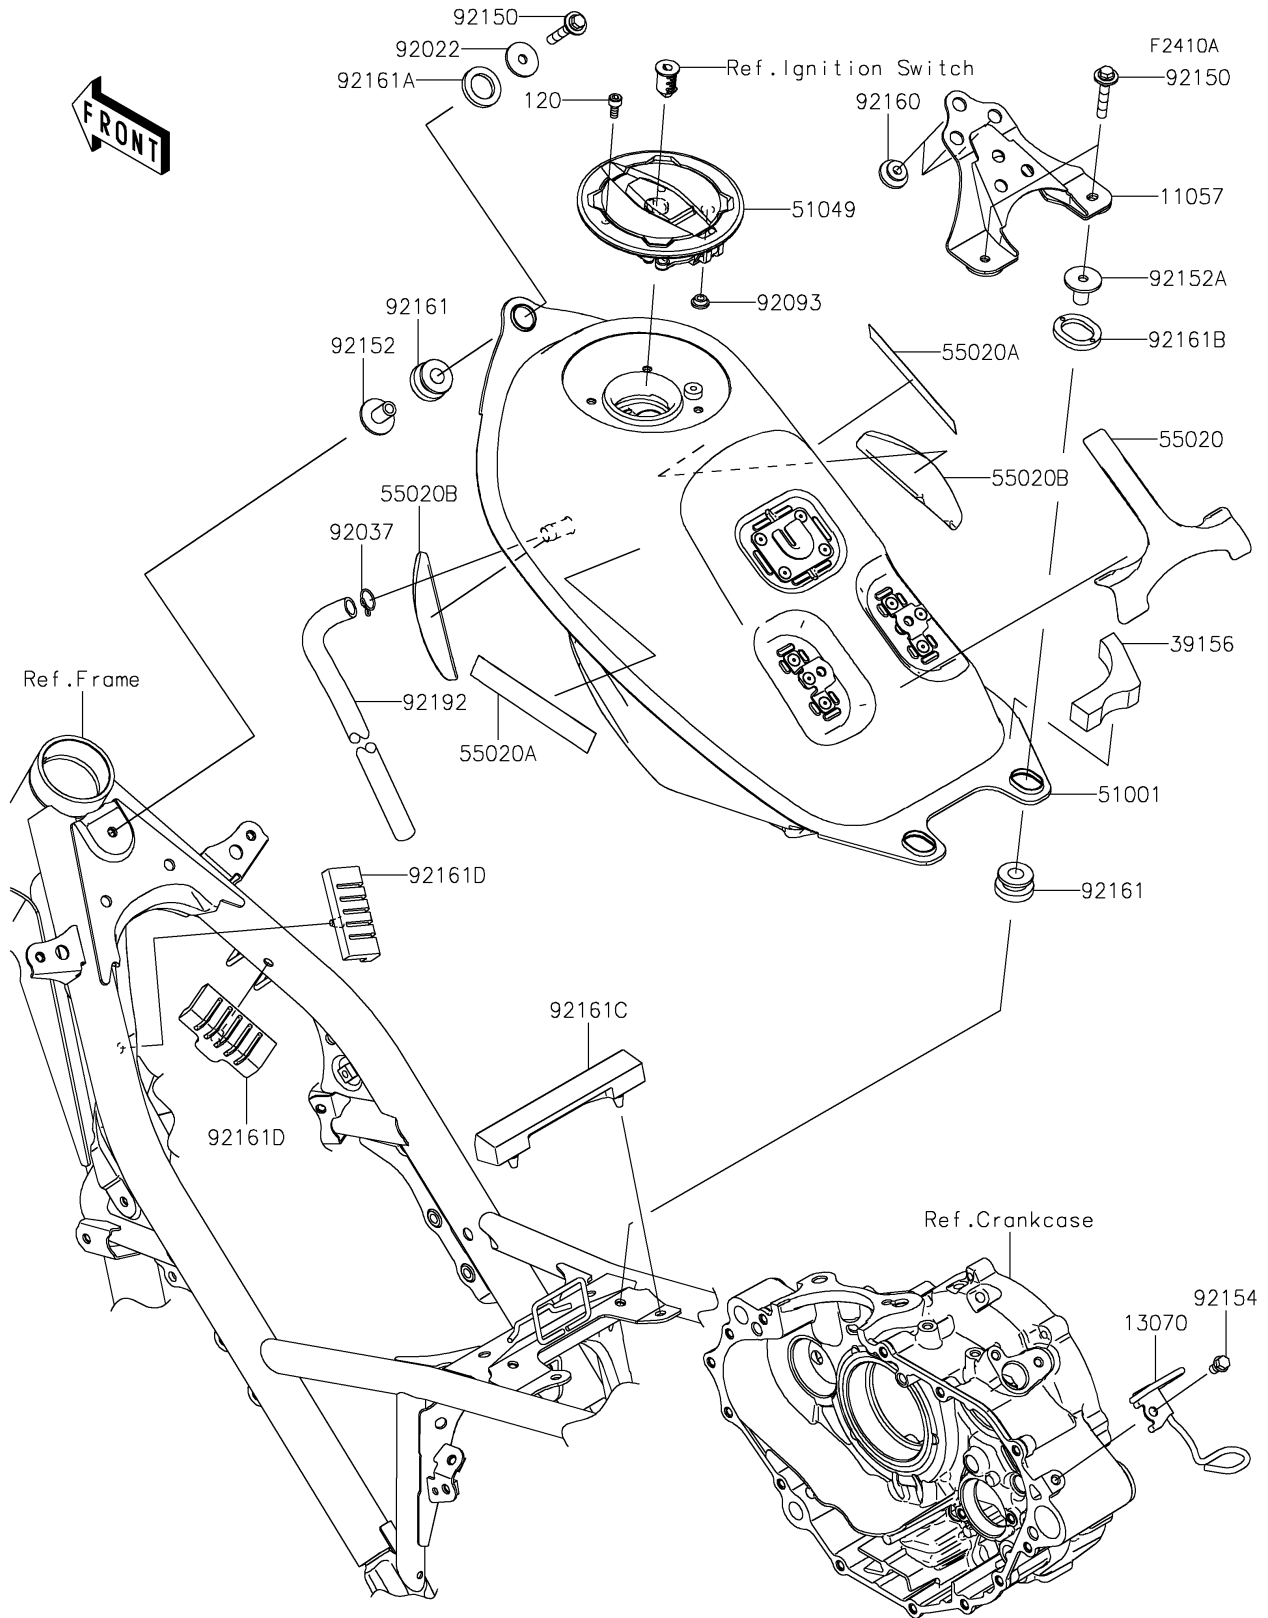

2023 KLX® 230R S PARTS DIAGRAM

Fuel Tank(CA)

2023 KLX® 230R S PARTS LIST

Fuel Tank(CA)

ITEM NAME	PART NUMBER	QUANTITY
BRACKET (Ref # 11057)	11057-4023	1
GUIDE (Ref # 13070)	13070-0909	1
PAD (Ref # 39156)	39156-2463	1
TANK-COMP-FUEL,F.S.BLACK (Ref # 51001)	51001-0902-25Q	1
CAP-TANK (Ref # 51049)	51049-0765	1
GUARD,FUEL TANK,UPP (Ref # 55020)	55020-2303	1
GUARD,FUEL TANK,SIDE L&R (Ref # 55020A)	55020-2304	2
GUARD,FUEL TANK,LWR (Ref # 55020B)	55020-2305	2
WASHER,6.5X24X2 (Ref # 92022)	92022-1690	1
CLAMP,12.5MM (Ref # 92037)	92037-1271	1
SEAL,FUEL TANK CAP (Ref # 92093)	92093-1030	1
BOLT,FLANGED,6X35 (Ref # 92150)	92150-1527	3
COLLAR,6.8X10X16 (Ref # 92152)	92152-2666	1
COLLAR (Ref # 92152A)	92152-2678	2
BOLT,FLANGED,6X10 (Ref # 92154)	92154-0459	1
DAMPER (Ref # 92160)	92160-1613	3
DAMPER,FUEL TANK (Ref # 92161)	92161-1392	3
DAMPER (Ref # 92161A)	92161-2216	1
DAMPER (Ref # 92161B)	92161-2217	2
DAMPER (Ref # 92161C)	92161-2231	1
DAMPER (Ref # 92161D)	92161-2286	2
TUBE,DRAIN (Ref # 92192)	92192-2305	1
BOLT-SOCKET,5X12 (Ref # 120)	120CA0512	4