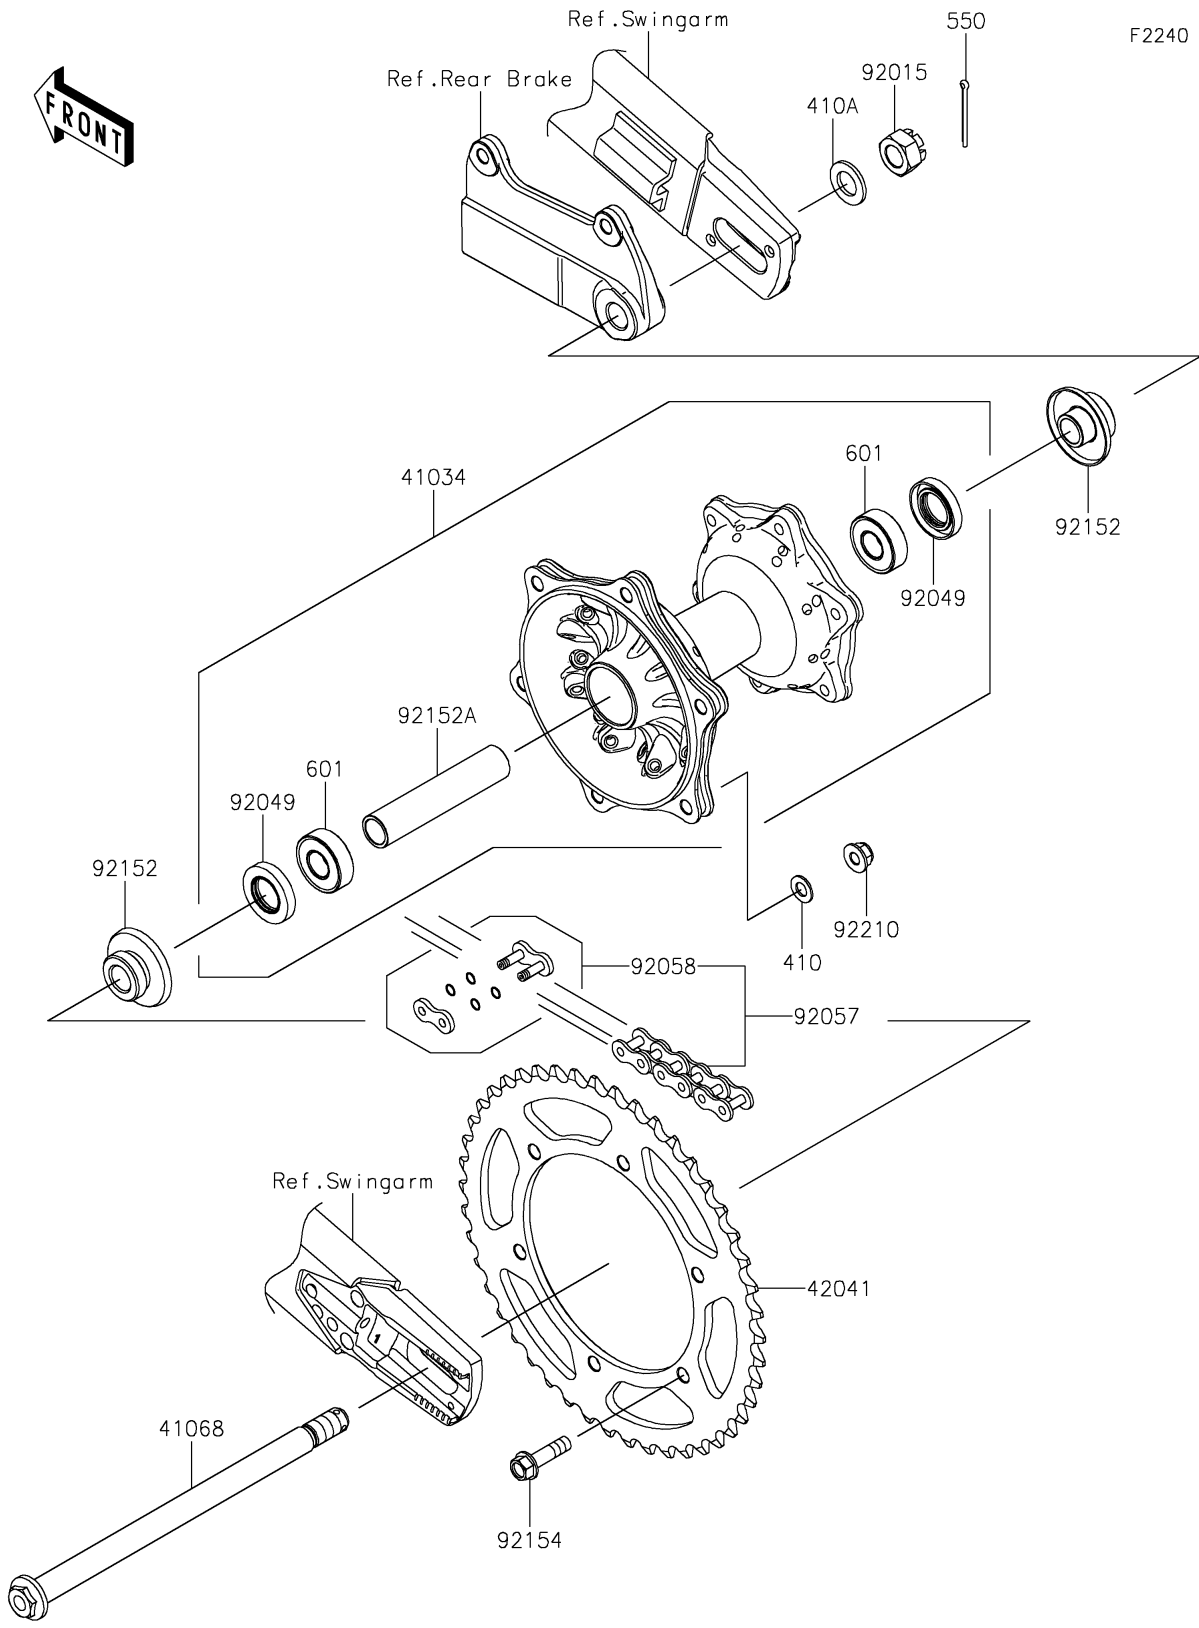

# 2023 KLX® 230R S PARTS DIAGRAM

## Rear Hub

## 2023 KLX® 230R S PARTS LIST

### Rear Hub

ITEM NAME	PART NUMBER	QUANTITY
DRUM-ASSY,RR (Ref # 41034)	41034-0612	1
AXLE,RR,15X244 (Ref # 41068)	41068-0647	1
SPROCKET-HUB,46T (Ref # 42041)	42041-0171	1
NUT,CASTLE,14MM (Ref # 92015)	92015-1765	1
SEAL-OIL (Ref # 92049)	92049-0114	2
CHAIN,DRIVE,520VF2X106L (Ref # 92057)	92057-0800	1
JOINT-CHAIN (Ref # 92058)	92058-0069	1
COLLAR (Ref # 92152)	92152-2544	2
COLLAR,15.2X20X96.2 (Ref # 92152A)	92152-2546	1
BOLT,FLANGED,8X30 (Ref # 92154)	92154-3918	6
NUT,8MM (Ref # 92210)	92210-0570	6
WASHER-PLAIN-SMALL,8MM (Ref # 410)	410AA0800	6
WASHER-PLAIN-SMALL,14MM (Ref # 410A)	410AA1400	1
PIN-COTTER,3.0X35 (Ref # 550)	550AA3035	1
BEARING-BALL (Ref # 601)	601B6202UU	2