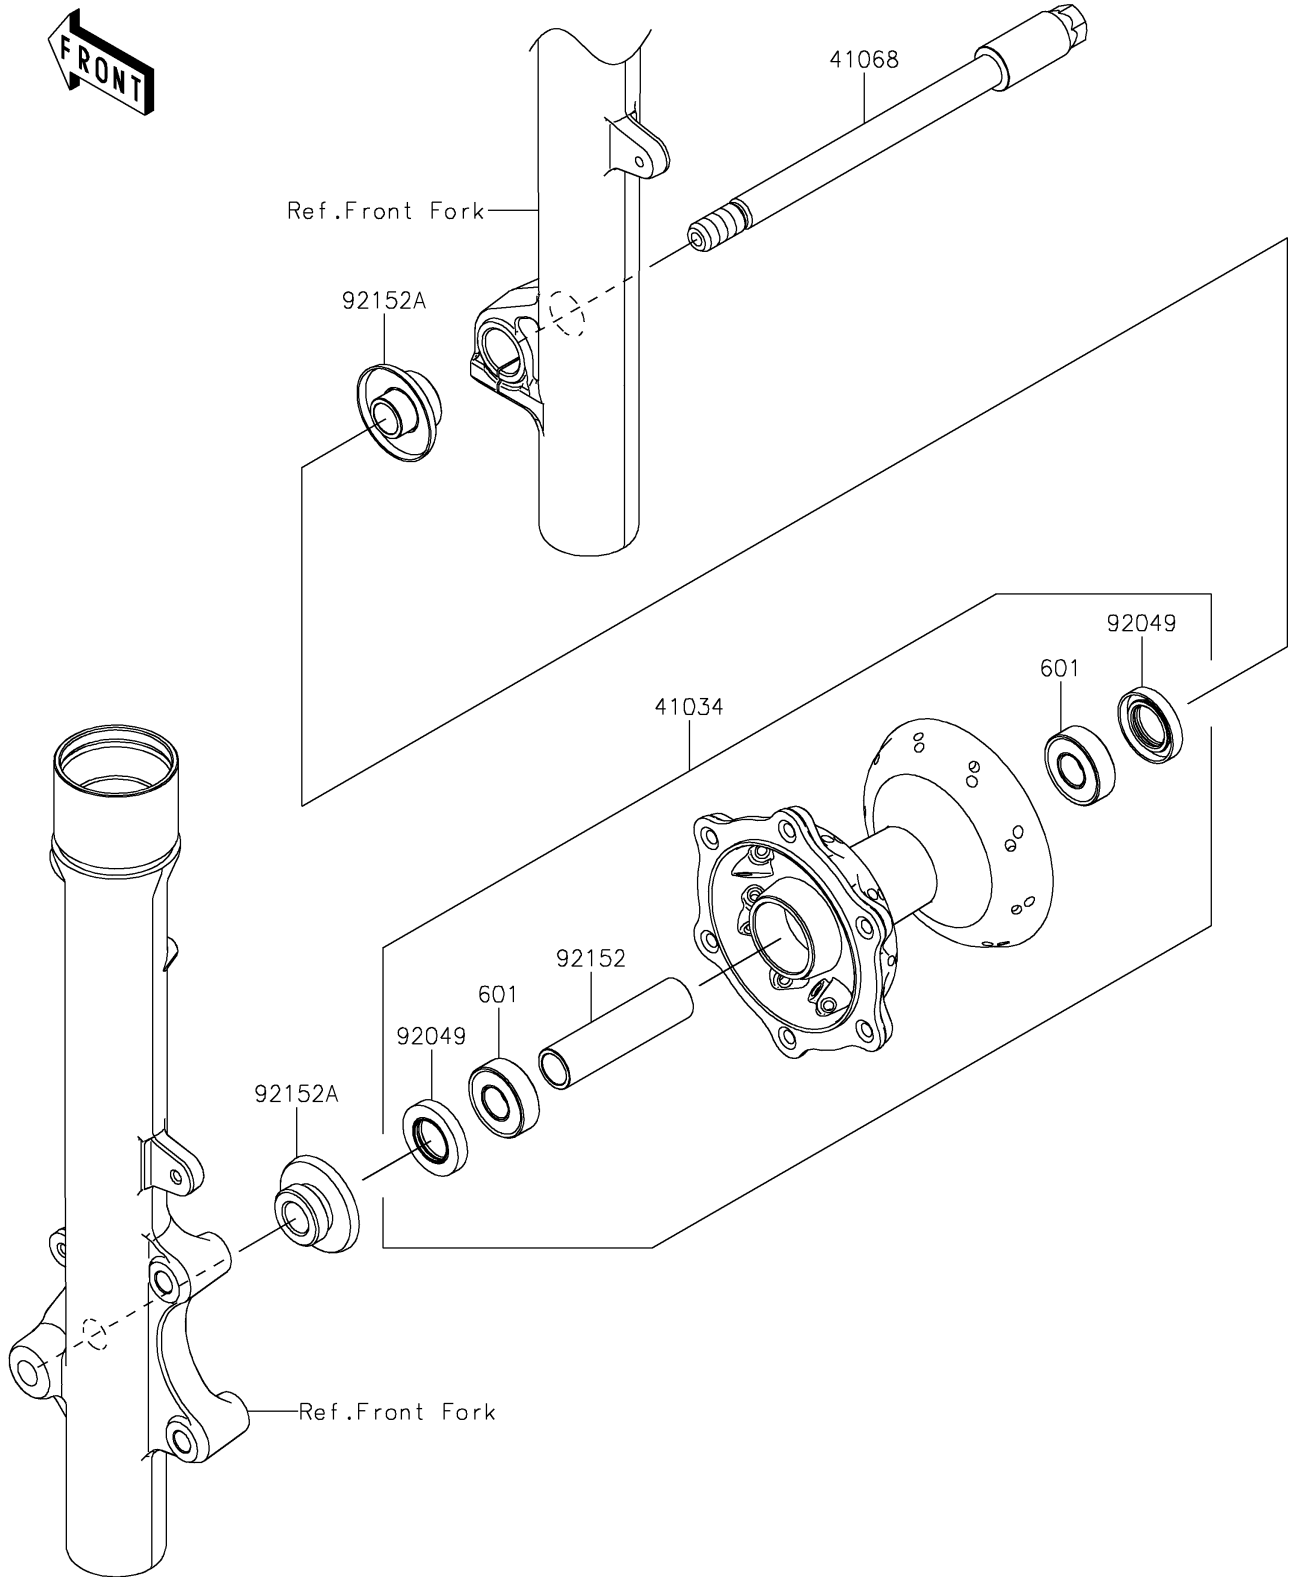

2023 KLX® 230R S PARTS DIAGRAM

Front Hub

F2230

2023 KLX® 230R S PARTS LIST

Front Hub

ITEM NAME	PART NUMBER	QUANTITY
DRUM-ASSY,FR (Ref # 41034)	41034-0600	1
AXLE,FR,15X188 (Ref # 41068)	41068-0646	1
SEAL-OIL (Ref # 92049)	92049-0114	2
COLLAR,15.2X20X9 (Ref # 92152)	92152-2543	1
COLLAR (Ref # 92152A)	92152-2544	2
BEARING-BALL (Ref # 601)	601B6202UU	2