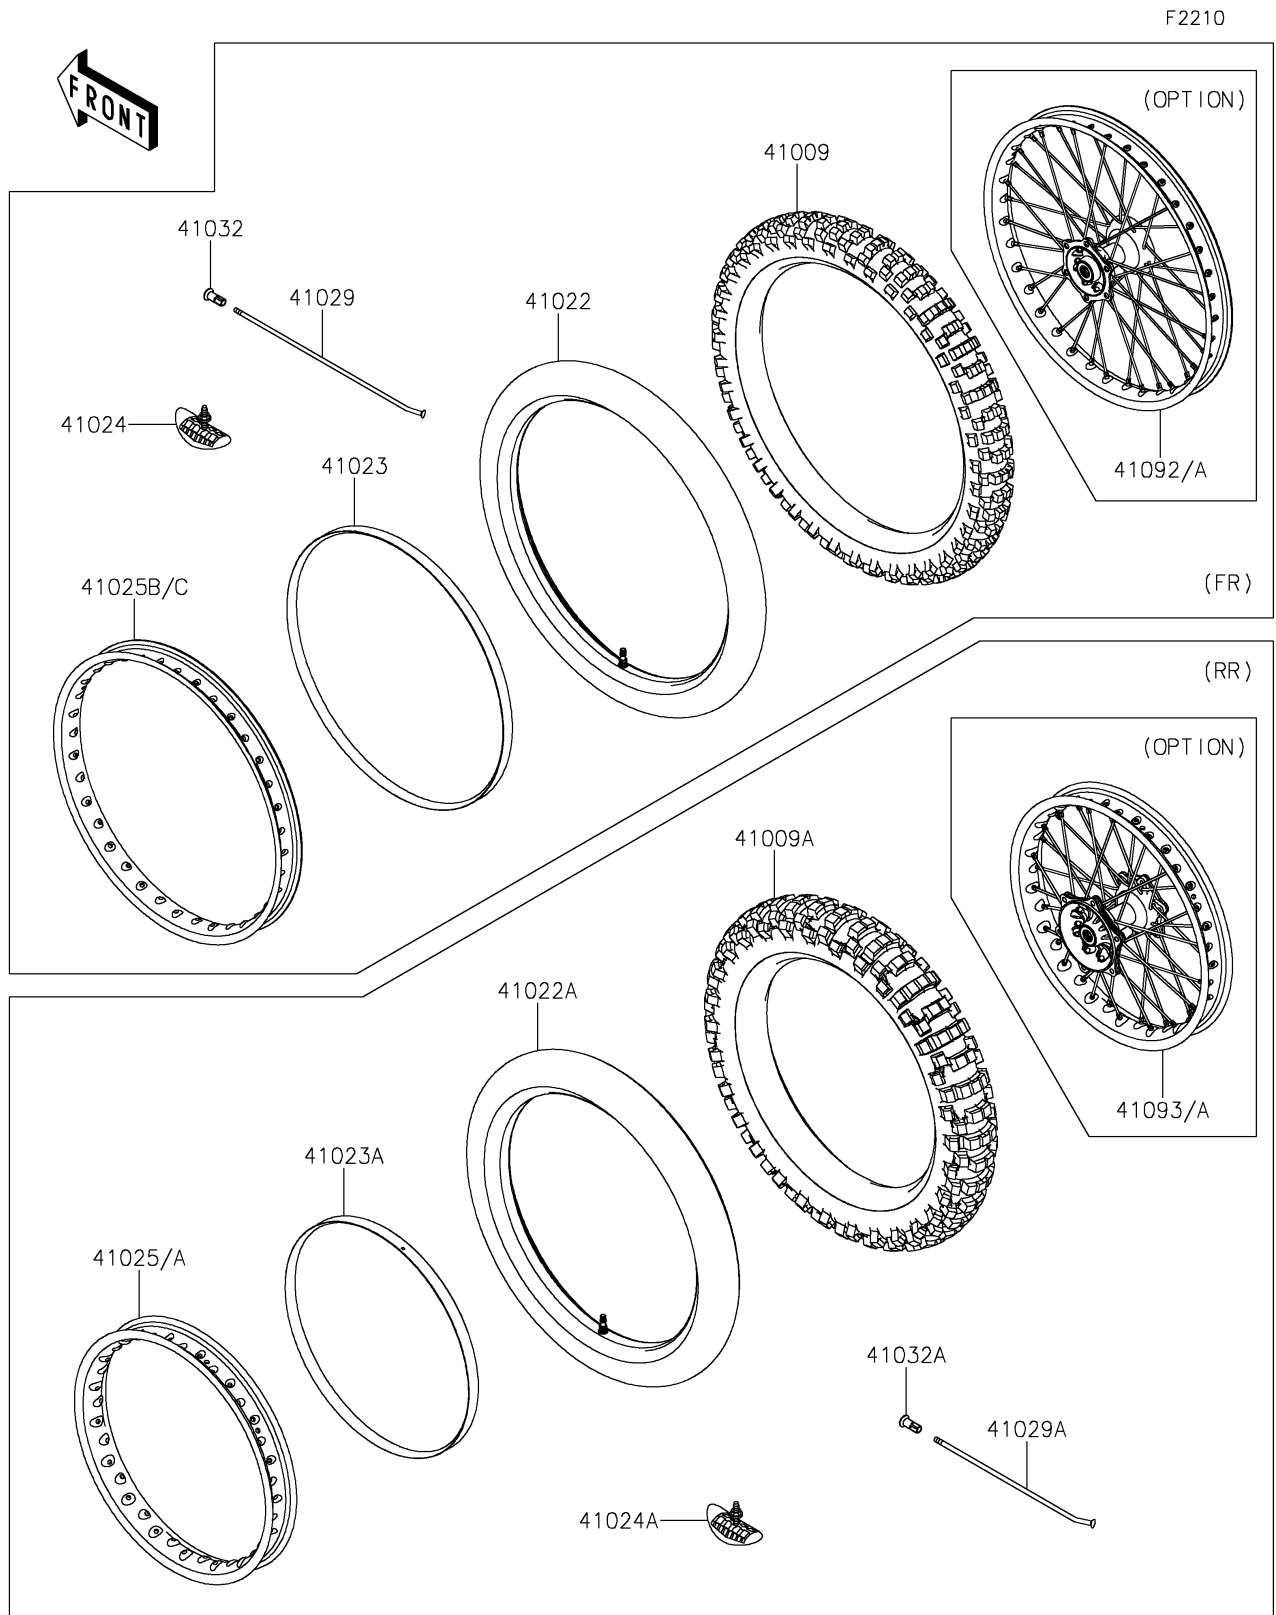

2023 KLX® 230R S PARTS DIAGRAM

Wheels/Tires

2023 KLX® 230R S PARTS LIST

Wheels/Tires

ITEM NAME	PART NUMBER	QUANTITY
TIRE,FR,80/100-21 51M,D952F (Ref # 41009)	41009-0813	1
TIRE,RR,100/100-18 59M,D952 (Ref # 41009A)	41009-0814	1
TUBE-TIRE (Ref # 41022)	41022-0110	1
TUBE-TIRE (Ref # 41022A)	41022-0111	1
BAND-RIM,2.75-21 (Ref # 41023)	41023-0028	1
BAND-RIM,4.10-18 (Ref # 41023A)	41023-0029	1
STOPPER-RIM,1.60-M(DUNLOP) (Ref # 41024)	41024-010	1
STOPPER-RIM,1.85-M(DUNLOP) (Ref # 41024A)	41024-011	1
RIM,RR,18X1.85,SILVER (Ref # 41025)	41025-0399-WA	1
RIM,FR,21X1.60,SILVER (Ref # 41025B)	41025-0400-WA	1
SPOKE-INNER,225.5MMX162D (Ref # 41029)	41029-0105	36
SPOKE-INNER,186.5MMX162D (Ref # 41029A)	41029-0106	36
NIPPLE-SPOKE (Ref # 41032)	41032-0010	36
NIPPLE-SPOKE (Ref # 41032A)	41032-0013	36
WHEEL-SUB ASSY,FR,SILVER (Ref # 41092)	41092-0041-WA	1
WHEEL-SUB ASSY,RR,SILVER (Ref # 41093)	41093-0025-WA	1