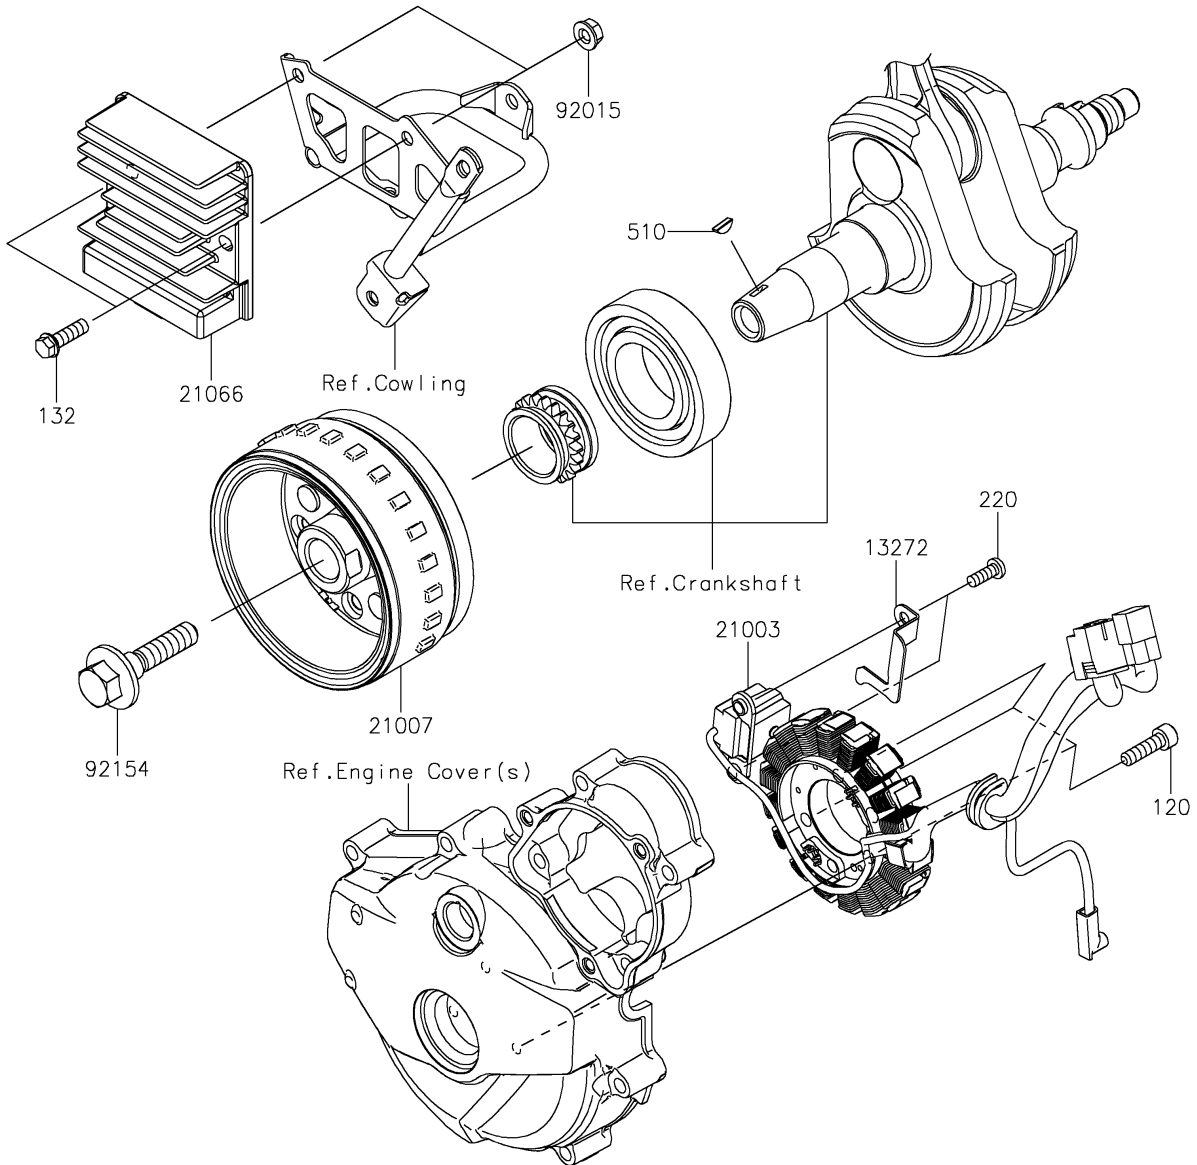

# 2023 KLX® 230R S PARTS DIAGRAM

Generator

E1810

## 2023 KLX® 230R S PARTS LIST

### Generator

ITEM NAME	PART NUMBER	QUANTITY
PLATE,PULSING COIL (Ref # 13272)	13272-2615	1
STATOR (Ref # 21003)	21003-0199	1
ROTOR (Ref # 21007)	21007-0680	1
REGULATOR-VOLTAGE (Ref # 21066)	21066-0775	1
NUT,FLANGED,6MM (Ref # 92015)	92015-1367	2
BOLT,SOCKET,6X20 (Ref # 92151)	92151-1750	2
BOLT (Ref # 92154)	92154-1309	1
BOLT-SOCKET,6X22 (Ref # 120)	120CA0622	3
SCREW-PAN-CROS,5X14 (Ref # 220)	220AA0514	2
KEY-WOODRUFF (Ref # 510)	510A3100	1