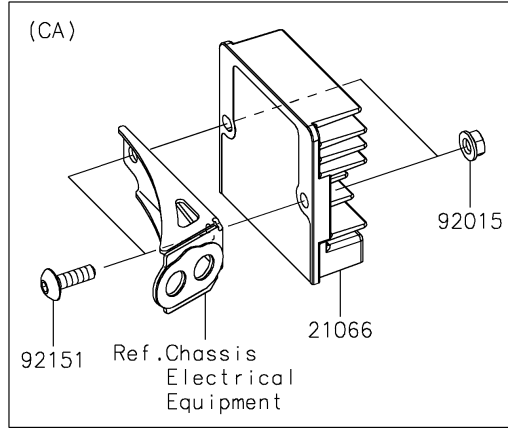

# 2023 KLX® 230R S PARTS DIAGRAM

Generator

E1810

### Generator

ITEM NAME	PART NUMBER	QUANTITY
PLATE,PULSING COIL (Ref # 13272)	13272-2615	1
STATOR (Ref # 21003)	21003-0199	1
ROTOR (Ref # 21007)	21007-0680	1
REGULATOR-VOLTAGE (Ref # 21066)	21066-0775	1
NUT,FLANGED,6MM (Ref # 92015)	92015-1367	2
BOLT,SOCKET,6X20 (Ref # 92151)	92151-1750	2
BOLT (Ref # 92154)	92154-1309	1
BOLT-SOCKET,6X22 (Ref # 120)	120CA0622	3
SCREW-PAN-CROS,5X14 (Ref # 220)	220AA0514	2
KEY-WOODRUFF (Ref # 510)	510A3100	1