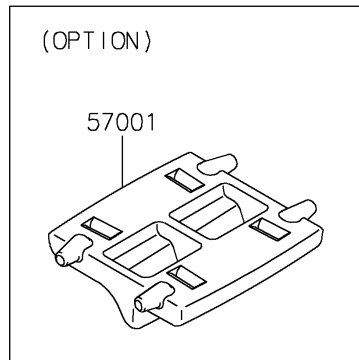

2024 Ninja 1000SX PARTS DIAGRAM

Accessory(Wheel Rim Tape)

F2910J

2024 Ninja 1000SX PARTS LIST

Accessory(Wheel Rim Tape)

ITEM NAME	PART NUMBER	QUANTITY
RIM STRIPE APPLICATOR (Ref # 57001)	57001-1752	AR
WHEEL RIM TAPE, GREEN (Ref # 99994)	99994-0932	1
WHEEL RIM TAPE, SILVER (Ref # 99994A)	99994-0933	1