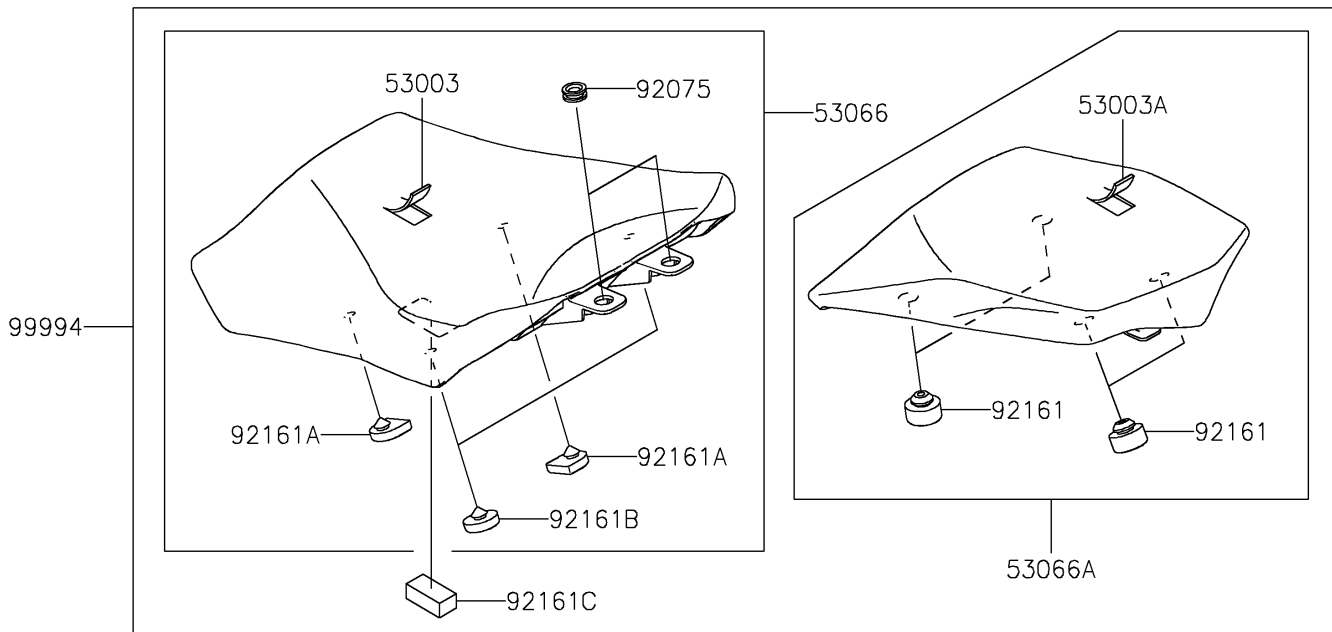

2024 NINJA® 1000SX ABS PARTS DIAGRAM

Accessory(Seat)

F2910E

2024 NINJA® 1000SX ABS PARTS LIST

Accessory(Seat)

ITEM NAME	PART NUMBER	QUANTITY
LEATHER,FR SEAT,V.BLACK+BLK (Ref # 53003)	53003-0511-64N	1
LEATHER,RR SEAT,V.BLACK+BLK (Ref # 53003A)	53003-0512-64N	1
LEATHER,BLACK (Ref # 53003B)	53003-0586-MA	1
SEAT-ASSY,FR,V.BLACK+BLK (Ref # 53066)	53066-0677-64N	1
SEAT-ASSY,RR,V.BLACK+BLK (Ref # 53066A)	53066-0678-64N	1
DAMPER (Ref # 92075)	92075-1634	2
DAMPER,SEAT (Ref # 92161)	92161-0930	4
DAMPER,FR SEAT,FR (Ref # 92161A)	92161-0954	2
DAMPER,FR SEAT,RR (Ref # 92161B)	92161-0955	2
DAMPER,20X40X15 (Ref # 92161C)	92161-1608	1
COMFORT SEAT KIT(STITCH) (Ref # 99994)	99994-1410	1
KIT-ACCESSORY,LOW SEAT (Ref # 99994A)	99994-1576	1