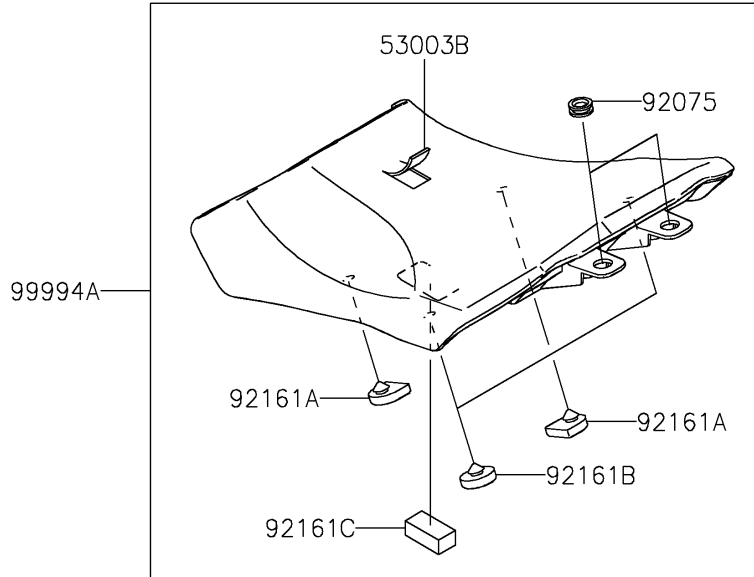

2024 NINJA® 1000SX ABS PARTS DIAGRAM

Accessory(Seat)

F2910E

2024 NINJA® 1000SX ABS PARTS LIST

Accessory(Seat)

ITEM NAME	PART NUMBER	QUANTITY
LEATHER,FR SEAT,V.BLACK+BLK (Ref # 53003)	53003-0511-64N	1
LEATHER,RR SEAT,V.BLACK+BLK (Ref # 53003A)	53003-0512-64N	1
LEATHER,BLACK (Ref # 53003B)	53003-0586-MA	1
SEAT-ASSY,FR,V.BLACK+BLK (Ref # 53066)	53066-0677-64N	1
SEAT-ASSY,RR,V.BLACK+BLK (Ref # 53066A)	53066-0678-64N	1
DAMPER (Ref # 92075)	92075-1634	2
DAMPER,SEAT (Ref # 92161)	92161-0930	4
DAMPER,FR SEAT,FR (Ref # 92161A)	92161-0954	2
DAMPER,FR SEAT,RR (Ref # 92161B)	92161-0955	2
DAMPER,20X40X15 (Ref # 92161C)	92161-1608	1
COMFORT SEAT KIT(STITCH) (Ref # 99994)	99994-1410	1
KIT-ACCESSORY,LOW SEAT (Ref # 99994A)	99994-1576	1