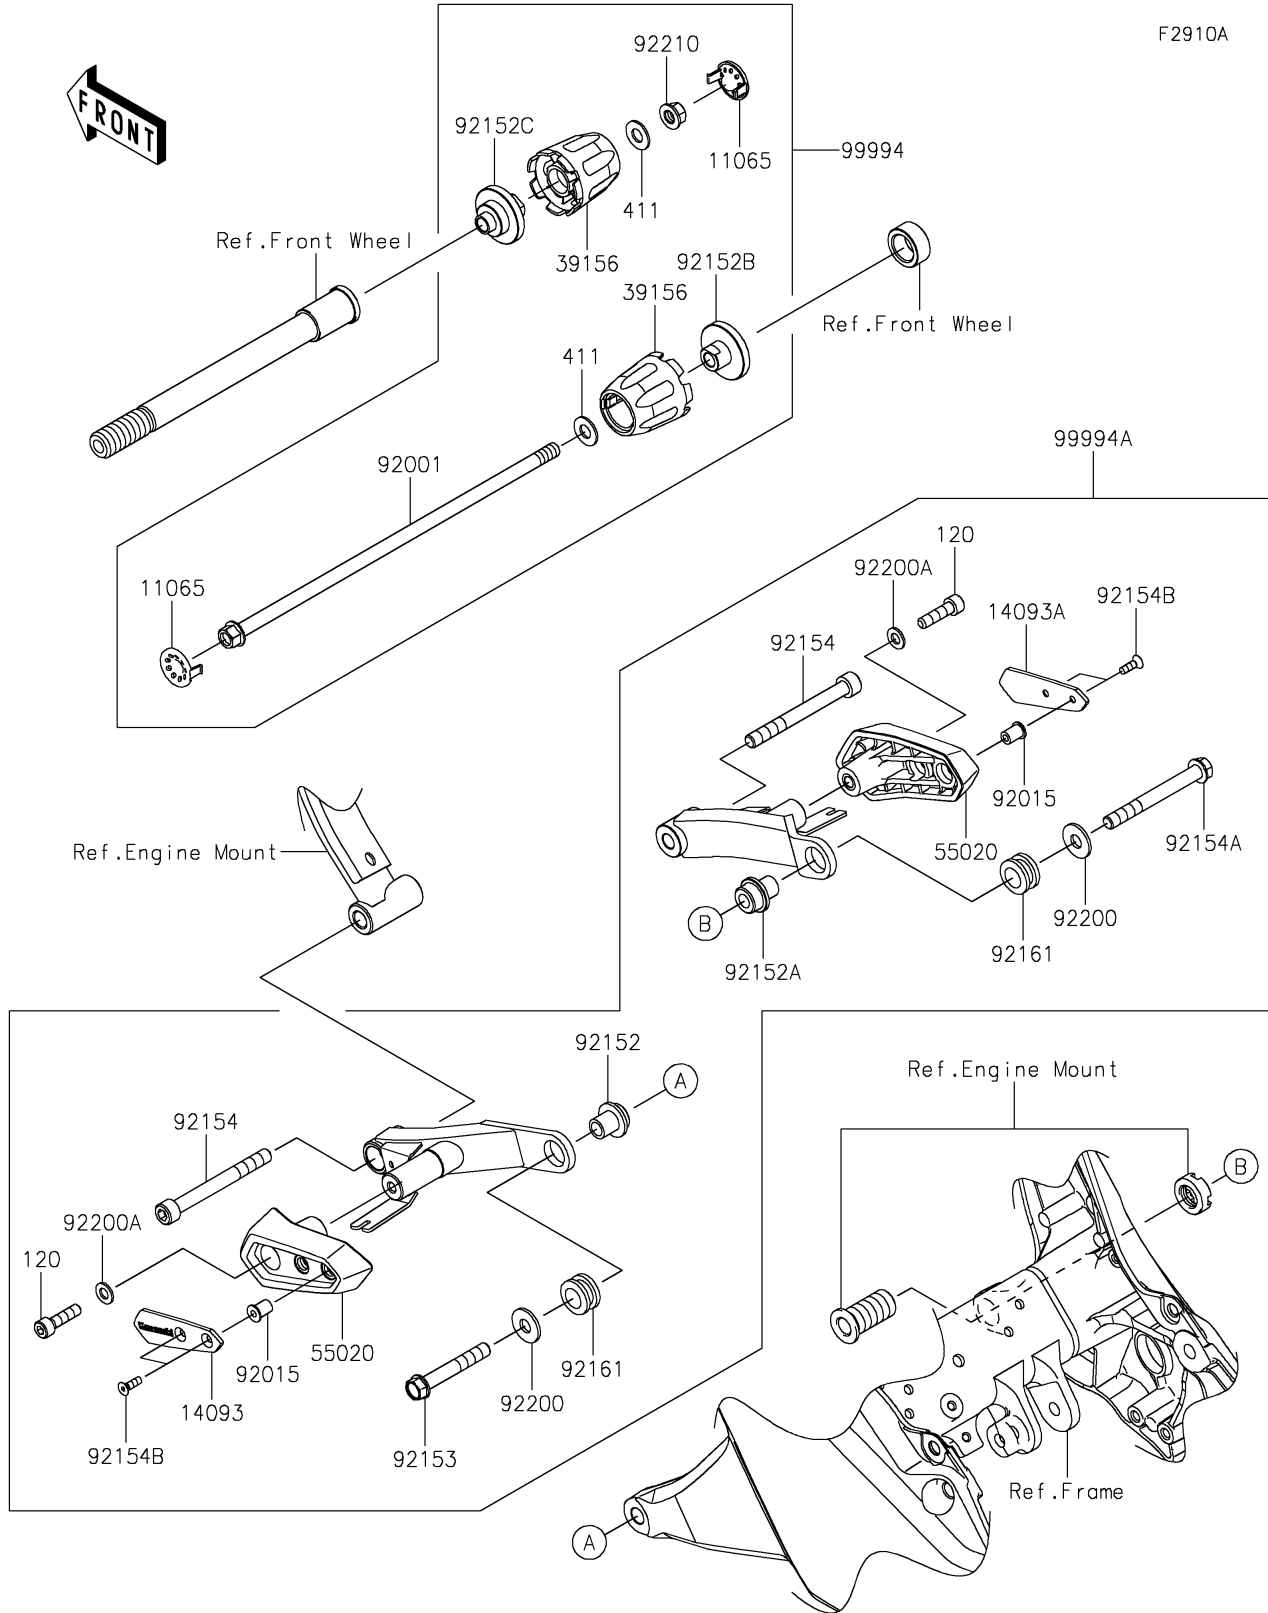

2022 NINJA® 1000SX PARTS DIAGRAM

Accessory(Slider)

2022 NINJA® 1000SX PARTS LIST

Accessory(Slider)

ITEM NAME	PART NUMBER	QUANTITY
CAP,B.SILVER (Ref # 11065)	11065-1313-54N	2
COVER,SLIDER,LH (Ref # 14093)	14093-0350	1
COVER,SLIDER,RH (Ref # 14093A)	14093-0351	1
PAD,AXLE SLIDER (Ref # 39156)	39156-2212	2
GUARD (Ref # 55020)	55020-1997	2
BOLT,FLANGED,10X320,BLACK (Ref # 92001)	92001-1624	1
NUT,WELL,5MM (Ref # 92015)	92015-1757	4
COLLAR,RR,LH (Ref # 92152)	92152-1519	1
COLLAR,RR,RH (Ref # 92152A)	92152-1520	1
COLLAR,LH,L=25.5 (Ref # 92152B)	92152-2305	1
COLLAR,RH,L=34.1 (Ref # 92152C)	92152-2307	1
BOLT,FLANGED,10X65 (Ref # 92153)	92153-1931	1
BOLT,SOCKET,10X95 (Ref # 92154)	92154-0447	2
BOLT,FLANGED,10X90 (Ref # 92154A)	92154-0448	1
BOLT,SOCKET,5X16 (Ref # 92154B)	92154-1014	4
DAMPER,15.5X26X14.5 (Ref # 92161)	92161-1361	2
WASHER,10.5X26X2.3 (Ref # 92200)	92200-0088	2
WASHER,8.4X16X1.6 (Ref # 92200A)	92200-0807	2
NUT,LOCK,FLANGED,10MM (Ref # 92210)	92210-1139	1
KIT,FRONT AXLE SLIDER (Ref # 99994)	99994-1276	1
FRAME SLIDER (Ref # 99994A)	99994-1411	1
BOLT-SOCKET,8X30 (Ref # 120)	120CA0830	2
WASHER-PLAIN,10MM (Ref # 411)	411AA1000	2