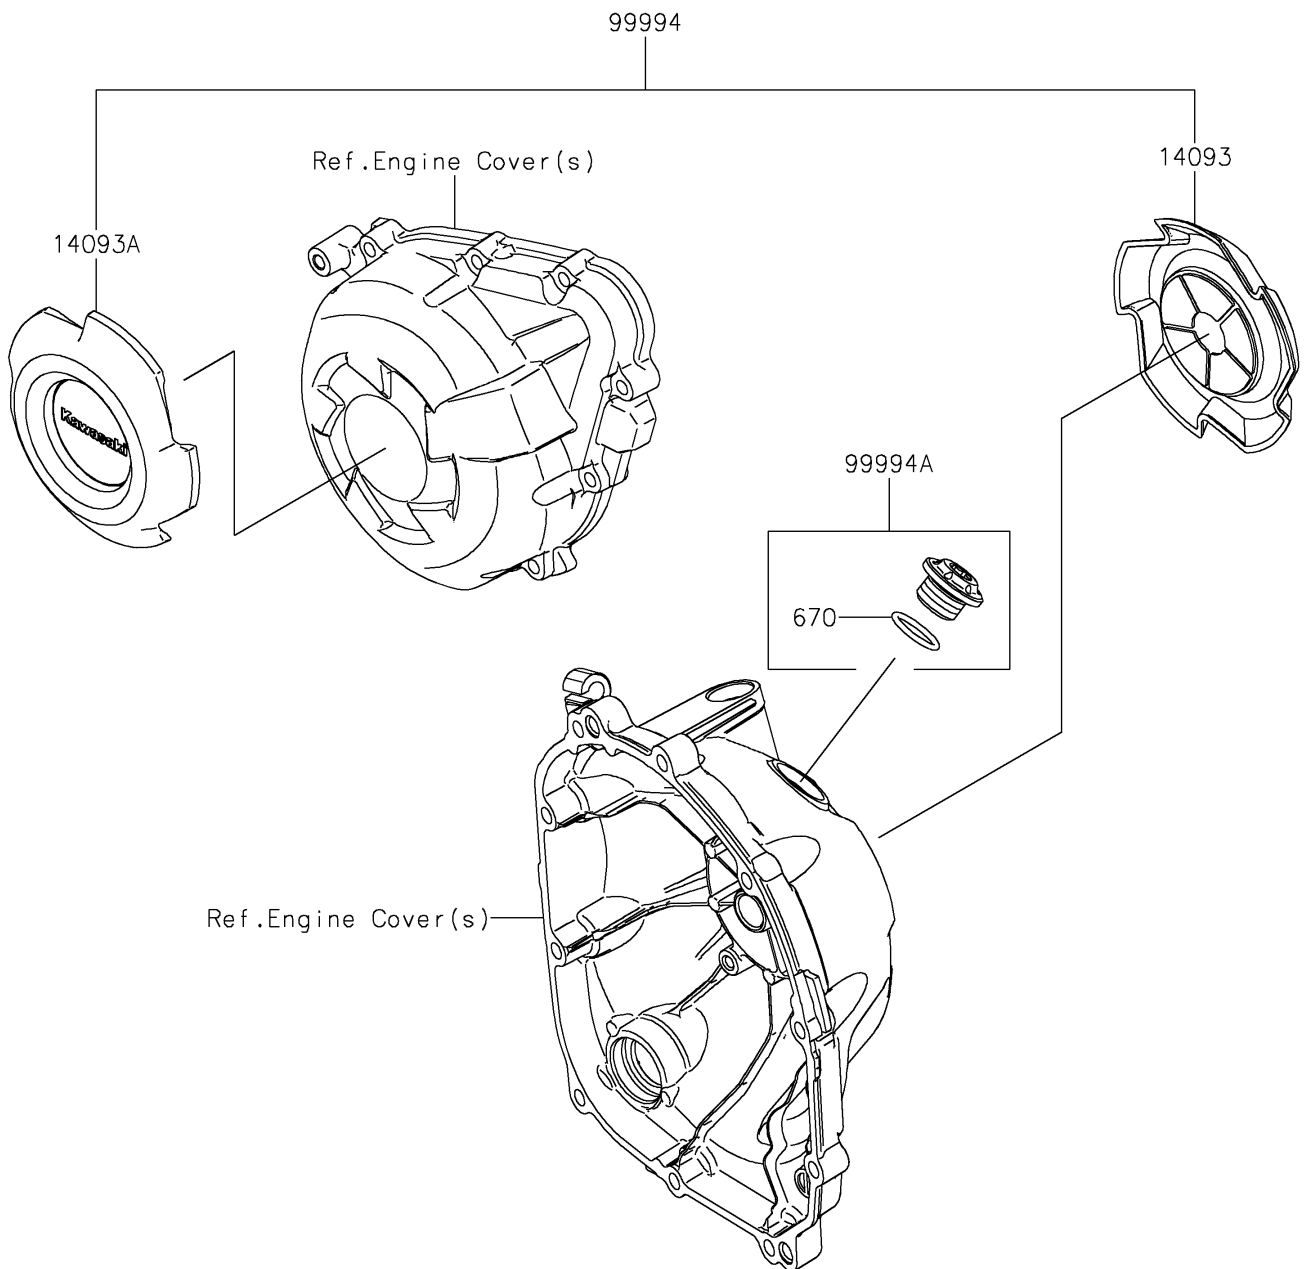

2024 Ninja 1000SX PARTS DIAGRAM

Accessory(ENG. Cover Ring and Cap)

F2910

2024 Ninja 1000SX PARTS LIST

Accessory(ENG. Cover Ring and Cap)

ITEM NAME	PART NUMBER	QUANTITY
COVER,CLUTCH (Ref # 14093)	14093-0571	1
COVER,ACG (Ref # 14093A)	14093-0573	1
KIT-ACCESSORY,CRANKCASE RING (Ref # 99994)	99994-0951	1
KIT-ACC,OIL FILLER CAP,BLACK (Ref # 99994A)	99994-1229	1
O RING,20MM (Ref # 670)	670B2020	1