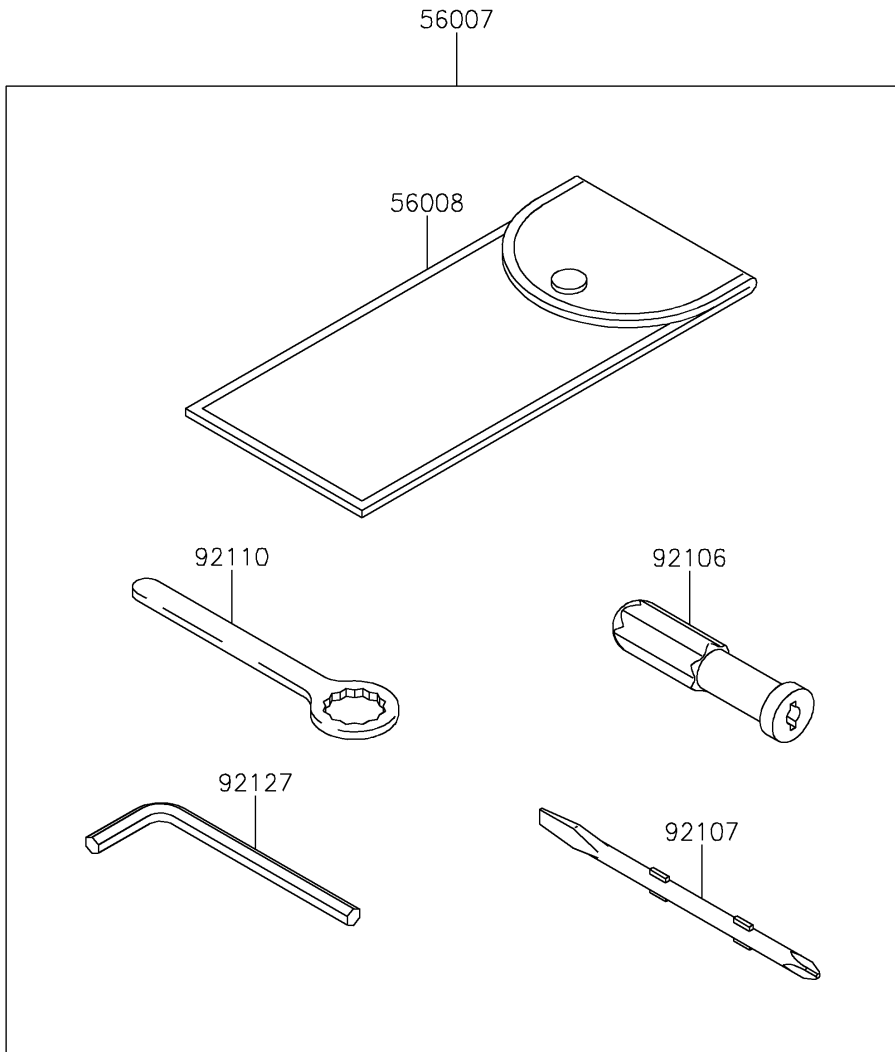

# 2022 NINJA® 1000SX PARTS DIAGRAM

Owner's Tools

F2810

## 2022 NINJA® 1000SX PARTS LIST

### Owner's Tools

ITEM NAME	PART NUMBER	QUANTITY
TOOL-KIT (Ref # 56007)	56007-0167	1
BAG,TOOL (Ref # 56008)	56008-0577	1
GASKET-LIQUID,TB1211F,CLEAR (Ref # 92104)	92104-0004	1
GASKET-LIQUID,TB1216B,BLACK (Ref # 92104A)	92104-1064	1
GRIP-SCREW DRIVER (Ref # 92106)	92106-1001	1
TOOL-DRIVER,#2PHILLIPS&SLOT (Ref # 92107)	92107-1051	1
TOOL-WRENCH,BOX END,19MM (Ref # 92110)	92110-0060	1
TOOL-WRENCH,ALLEN,6MM (Ref # 92127)	92127-003	1