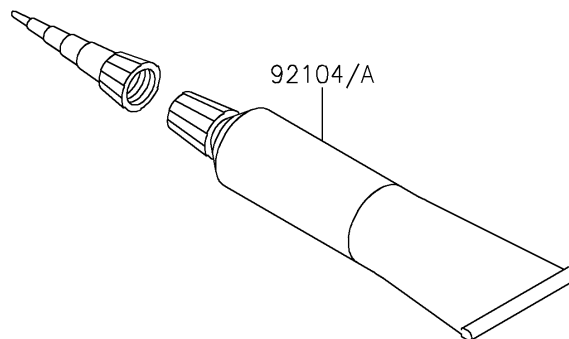

# 2022 NINJA® 1000SX PARTS DIAGRAM

Owner's Tools

F2810

### Owner's Tools

ITEM NAME	PART NUMBER	QUANTITY
TOOL-KIT (Ref # 56007)	56007-0167	1
BAG,TOOL (Ref # 56008)	56008-0577	1
GASKET-LIQUID,TB1211F,CLEAR (Ref # 92104)	92104-0004	1
GASKET-LIQUID,TB1216B,BLACK (Ref # 92104A)	92104-1064	1
GRIP-SCREW DRIVER (Ref # 92106)	92106-1001	1
TOOL-DRIVER,#2PHILLIPS&SLOT (Ref # 92107)	92107-1051	1
TOOL-WRENCH,BOX END,19MM (Ref # 92110)	92110-0060	1
TOOL-WRENCH,ALLEN,6MM (Ref # 92127)	92127-003	1