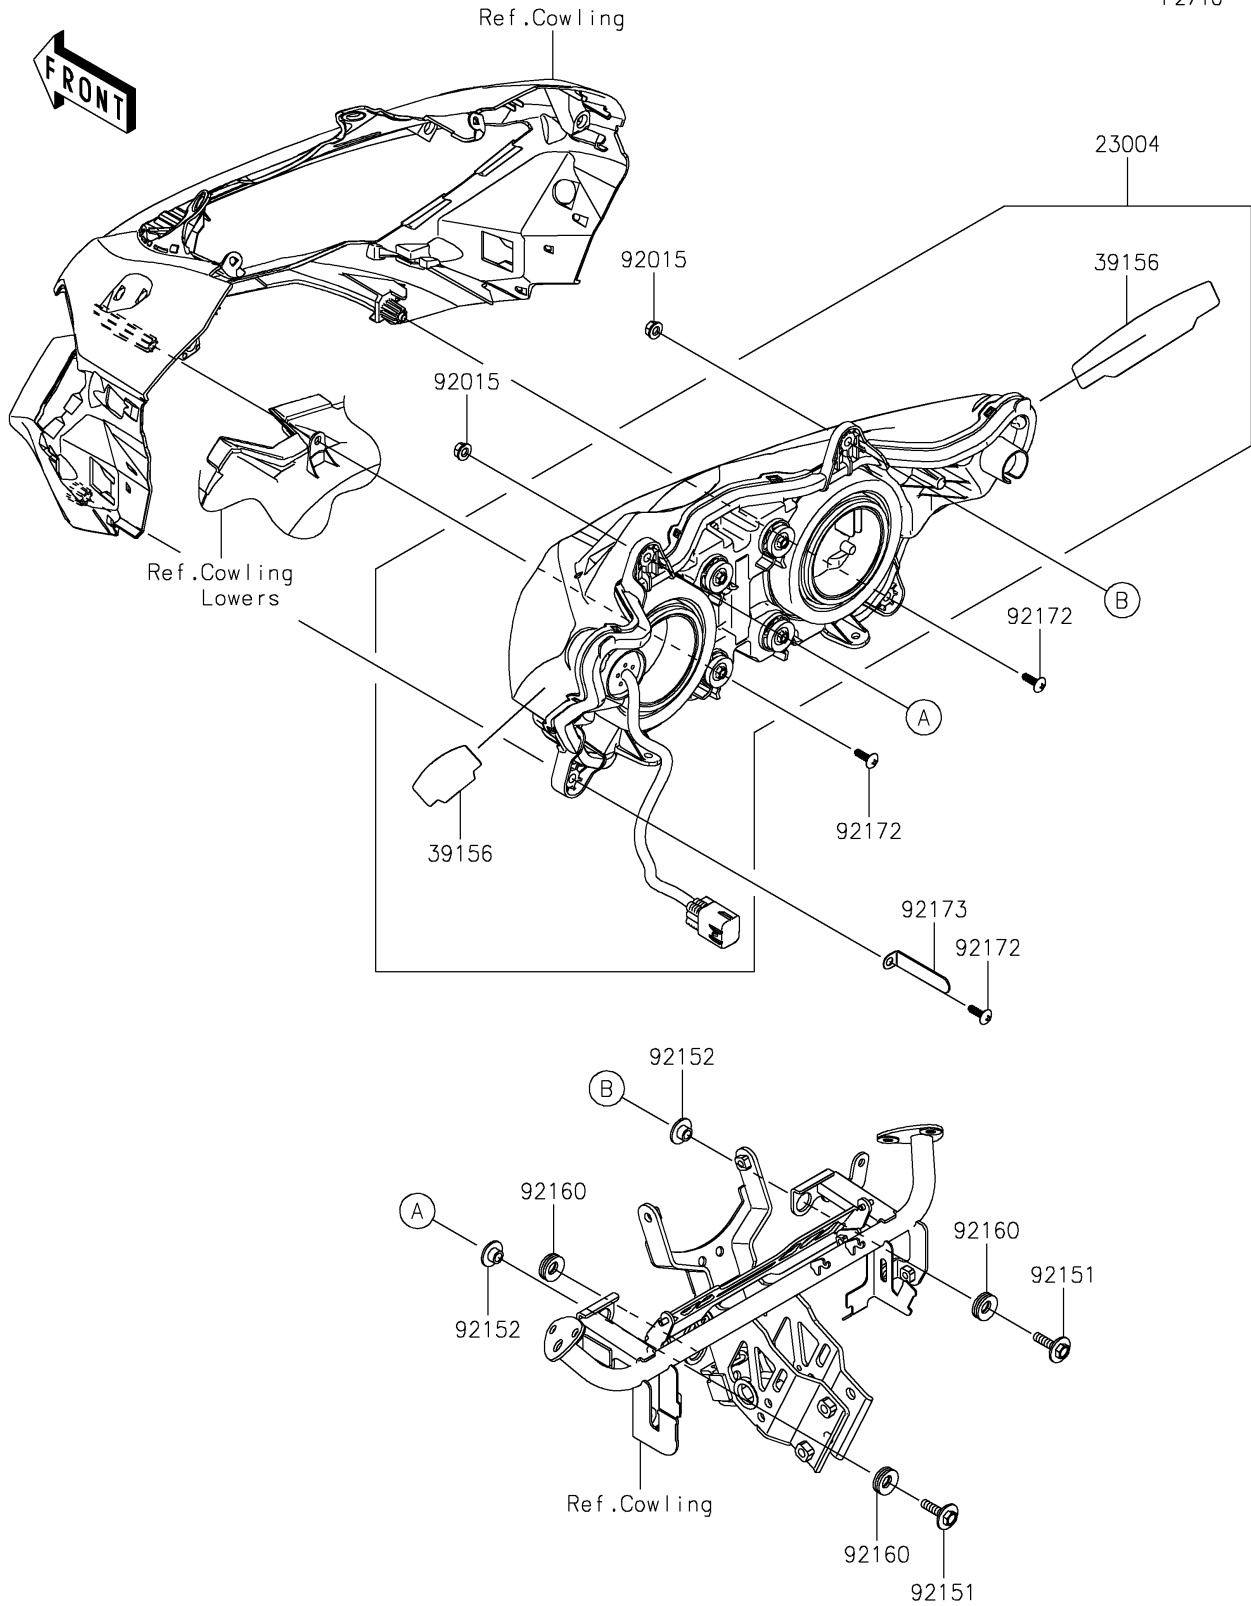

# 2023 NINJA<sup>®</sup> 1000SX PARTS DIAGRAM

Headlight(s)

F2710

## 2023 NINJA® 1000SX PARTS LIST

### Headlight(s)

ITEM NAME	PART NUMBER	QUANTITY
LAMP-HEAD,LED (Ref # 23004)	23004-0412	1
PAD (Ref # 39156)	39156-2153	2
NUT,FLANGED,6MM (Ref # 92015)	92015-1367	2
BOLT,6X25 (Ref # 92151)	92151-1241	2
COLLAR (Ref # 92152)	92152-1255	2
DAMPER (Ref # 92160)	92160-1278	3
SCREW,TAPPING,5X16 (Ref # 92172)	92172-0238	3
CLAMP (Ref # 92173)	92173-0923	1