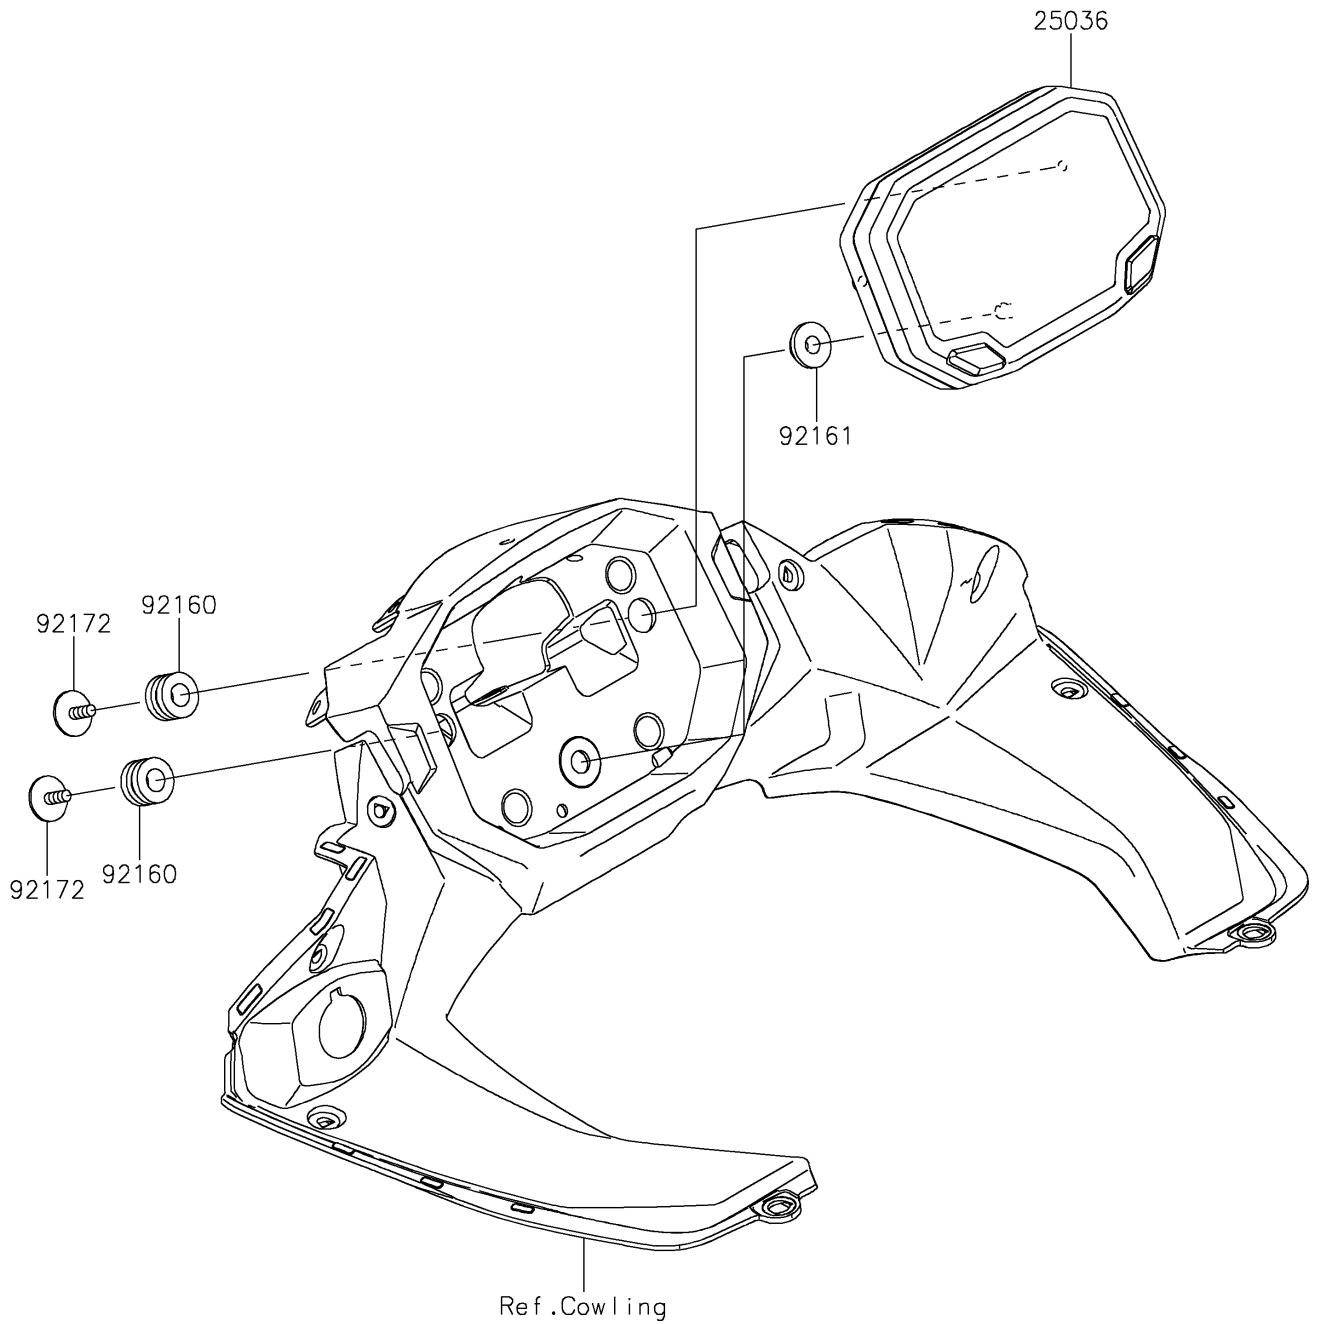

2023 NINJA® 1000SX PARTS DIAGRAM

Meter(s)

F2530

2023 NINJA® 1000SX PARTS LIST

Meter(s)

ITEM NAME	PART NUMBER	QUANTITY
METER-ASSY,TFT DISPLAY (Ref # 25036)	25036-0048	1
DAMPER,10X20X12 (Ref # 92160)	92160-1167	2
DAMPER (Ref # 92161)	92161-1531	1
SCREW,CROSS,5X14 (Ref # 92172)	92172-1226	2