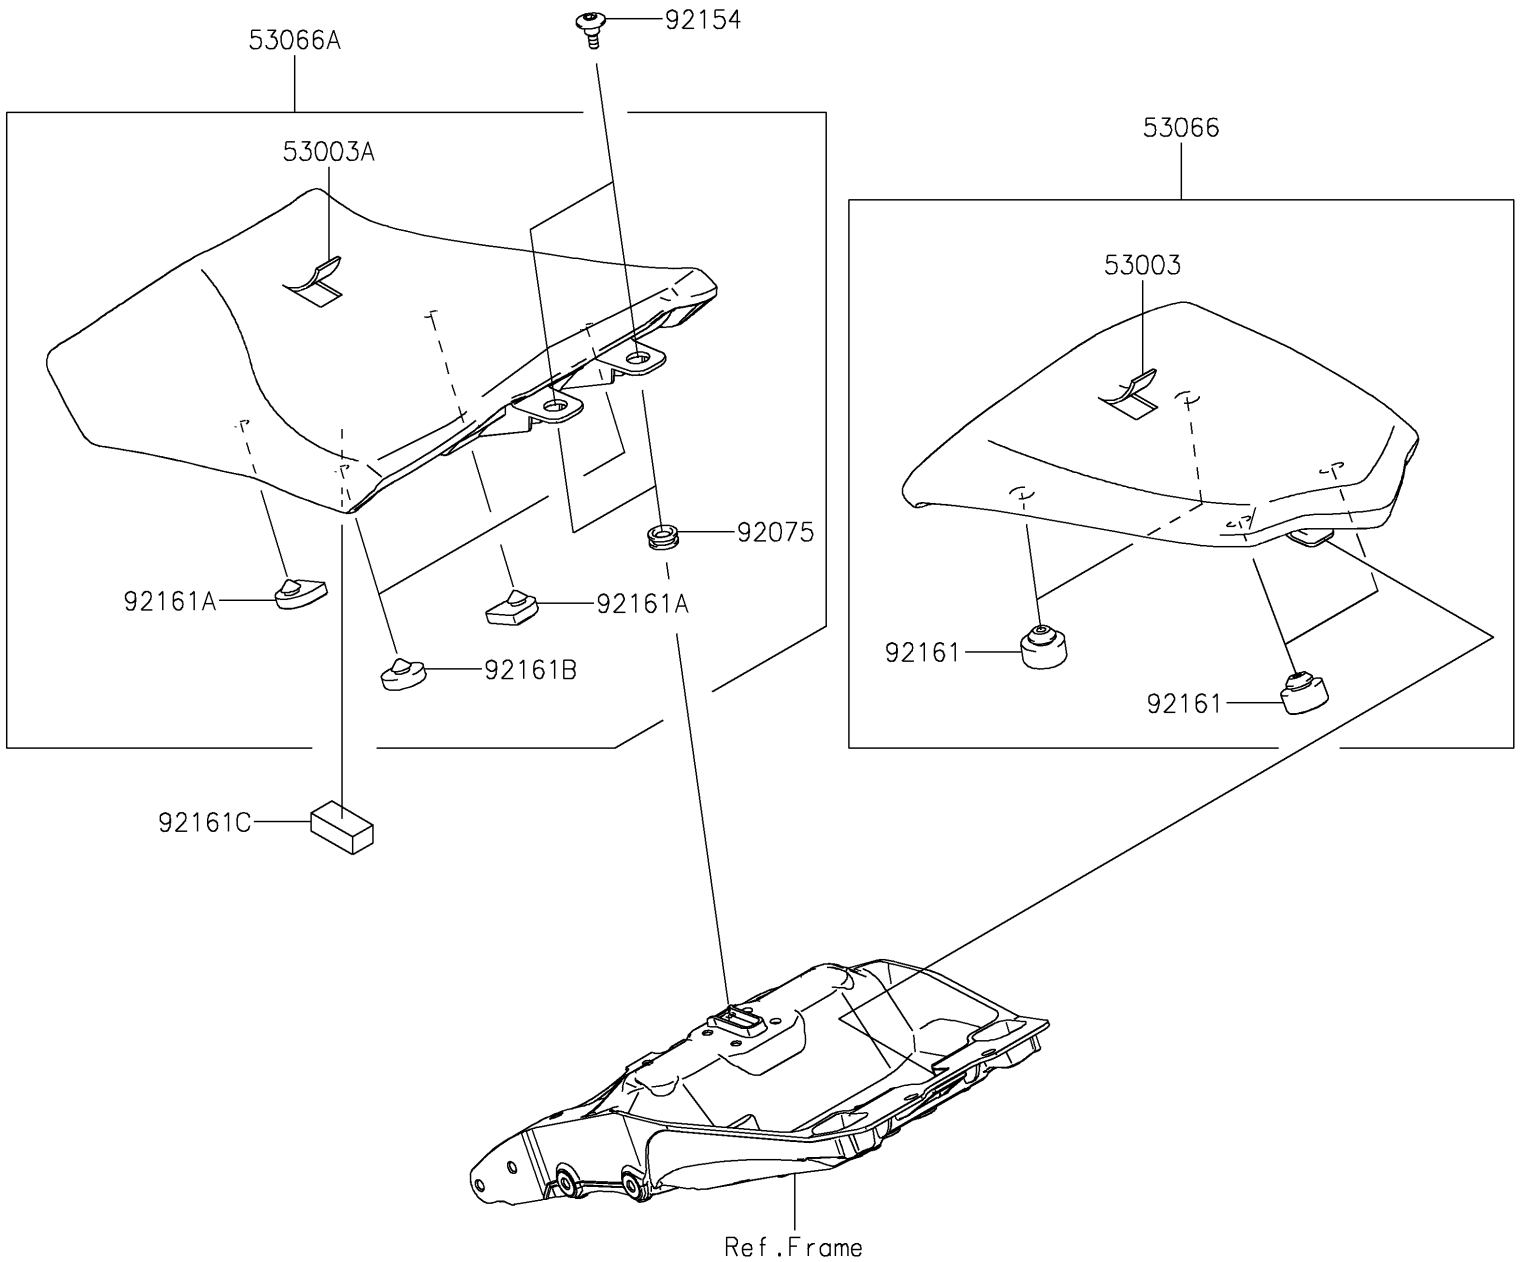

2022 NINJA® 1000SX PARTS DIAGRAM

Seat

F2510

2022 NINJA® 1000SX PARTS LIST

Seat

ITEM NAME	PART NUMBER	QUANTITY
LEATHER,RR SEAT,BLACK (Ref # 53003)	53003-0587-MA	1
LEATHER,FR SEAT,BLACK (Ref # 53003A)	53003-0588-MA	1
SEAT-ASSY,RR,BLACK (Ref # 53066)	53066-0774-MA	1
SEAT-ASSY,FR,BLACK (Ref # 53066A)	53066-0775-MA	1
DAMPER (Ref # 92075)	92075-1634	2
BOLT (Ref # 92154)	92154-2328	2
DAMPER,SEAT (Ref # 92161)	92161-0930	4
DAMPER,FR SEAT,FR (Ref # 92161A)	92161-0954	2
DAMPER,FR SEAT,RR (Ref # 92161B)	92161-0955	2
DAMPER,20X40X15 (Ref # 92161C)	92161-1608	1