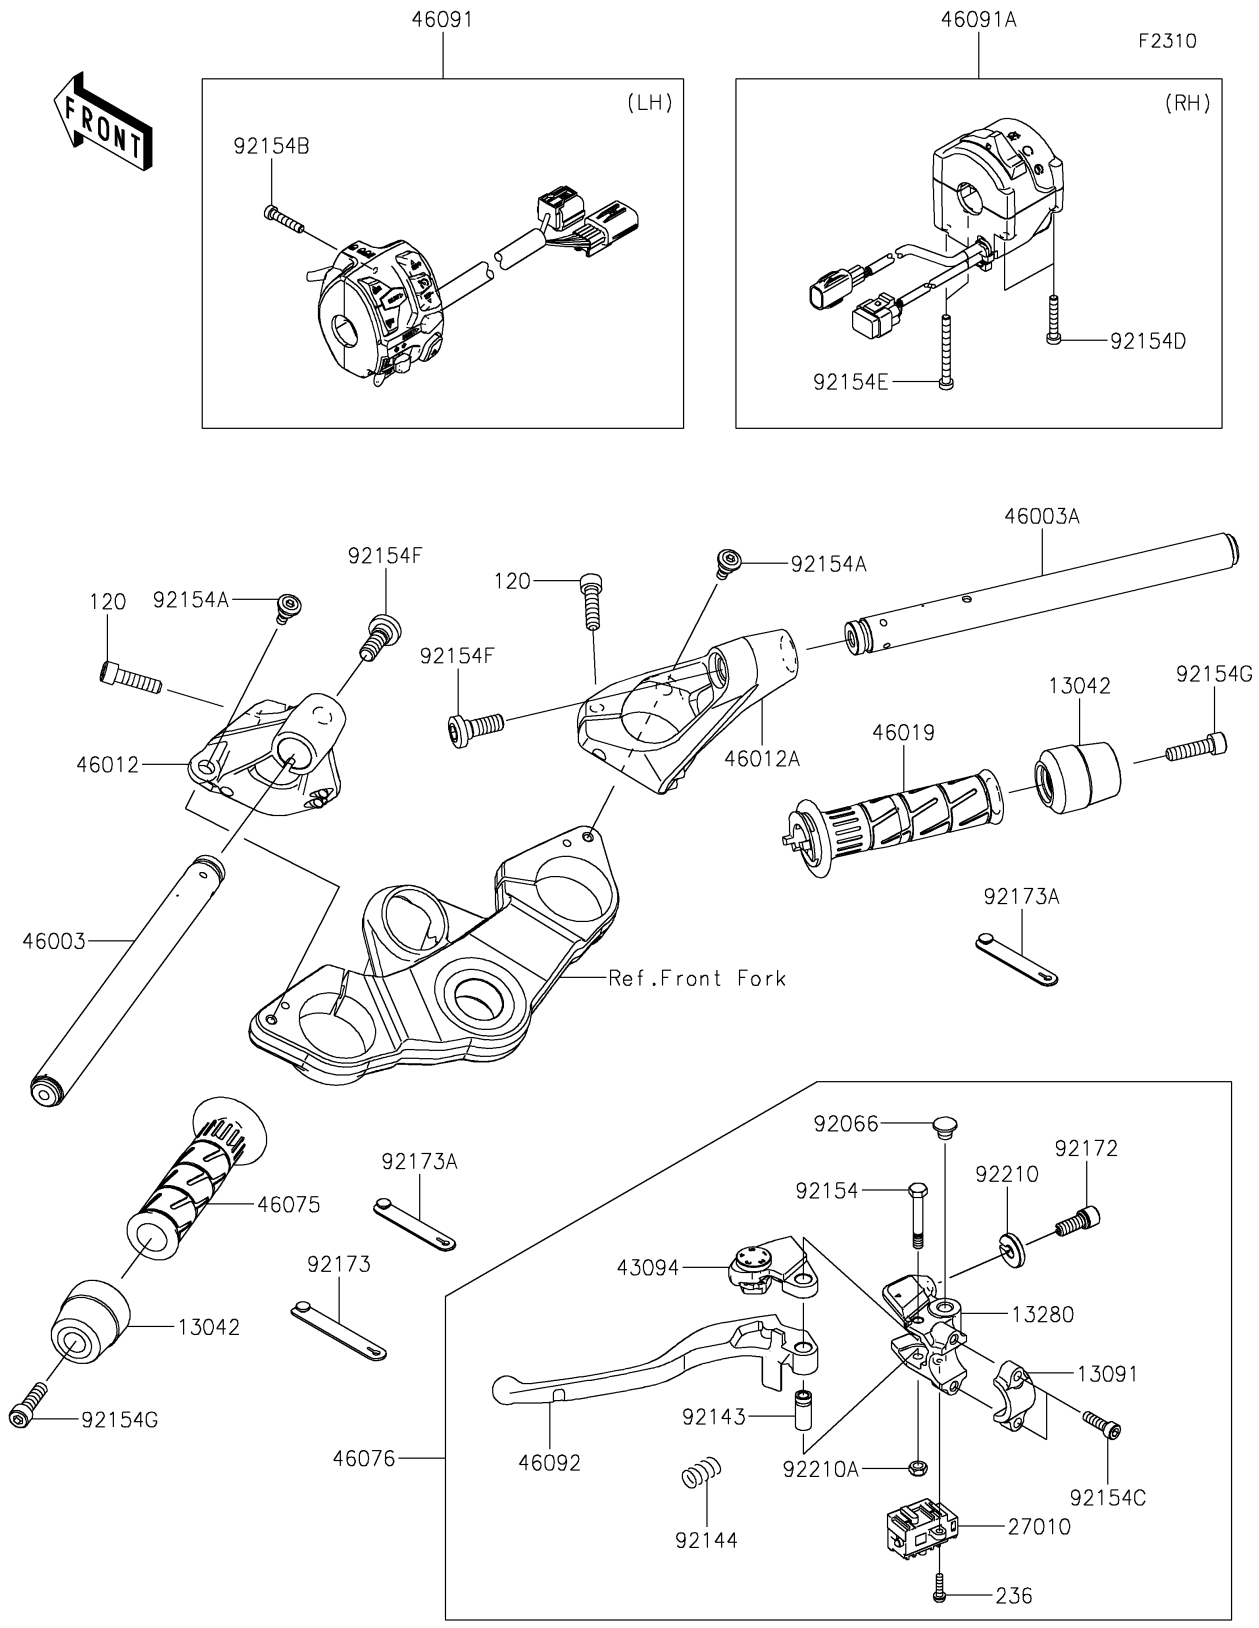

2023 NINJA® 1000SX PARTS DIAGRAM

Handlebar

2023 NINJA® 1000SX PARTS LIST

Handlebar

ITEM NAME	PART NUMBER	QUANTITY
WEIGHT,HANDLE (Ref # 13042)	13042-5025	2
HOLDER,CLUTCH LEVER (Ref # 13091)	13091-1624	1
HOLDER (Ref # 13280)	13280-0926	1
SWITCH,CLUTCH (Ref # 27010)	27010-0925	1
ADJUSTER (Ref # 43094)	43094-0008	1
HANDLE,LH (Ref # 46003)	46003-0764	1
HANDLE,RH (Ref # 46003A)	46003-0765	1
HOLDER-HANDLE,LH,F.S.BLACK (Ref # 46012)	46012-0090-18R	1
HOLDER-HANDLE,RH,F.S.BLACK (Ref # 46012A)	46012-0091-18R	1
GRIP-ASSY,THROTTLE (Ref # 46019)	46019-0080	1
GRIP,HANDLE,LH (Ref # 46075)	46075-1144	1
LEVER-ASSY-GRIP,CLUTCH (Ref # 46076)	46076-0168	1
HOUSING-ASSY-CONTROL,LH (Ref # 46091)	46091-0535	1
HOUSING-ASSY-CONTROL,RH (Ref # 46091A)	46091-0584	1
LEVER-GRIP,CLUTCH (Ref # 46092)	46092-0577	1
PLUG,9.5X8,POLYETHYLENE (Ref # 92066)	92066-1077	1
COLLAR (Ref # 92143)	92143-1379	1
SPRING (Ref # 92144)	92144-1467	1
BOLT (Ref # 92154)	92154-2318	1
BOLT,SOCKET,6X16.5 (Ref # 92154A)	92154-2325	2
BOLT,SOCKET,5X25 (Ref # 92154B)	92154-2596	2
BOLT,SOCKET,6X20 (Ref # 92154C)	92154-2644	2
BOLT,5X30 (Ref # 92154D)	92154-3921	2
BOLT,5X50 (Ref # 92154E)	92154-3922	2
BOLT,SOCKET,10X27 (Ref # 92154F)	92154-4042	2
BOLT,SOCKET,8X30 (Ref # 92154G)	92154-4138	2
SCREW (Ref # 92172)	92172-1138	1
CLAMP (Ref # 92173)	92173-2194	1
CLAMP (Ref # 92173A)	92173-2199	2

2023 NINJA® 1000SX PARTS LIST

Handlebar

ITEM NAME	PART NUMBER	QUANTITY
NUT (Ref # 92210)	92210-1519	1
NUT,LOCK,6MM (Ref # 92210A)	92210-1544	1
BOLT-SOCKET,8X30 (Ref # 120)	120CA0830	2
SCREW-PAN-WSP-CROS (Ref # 236)	236AB0416	1