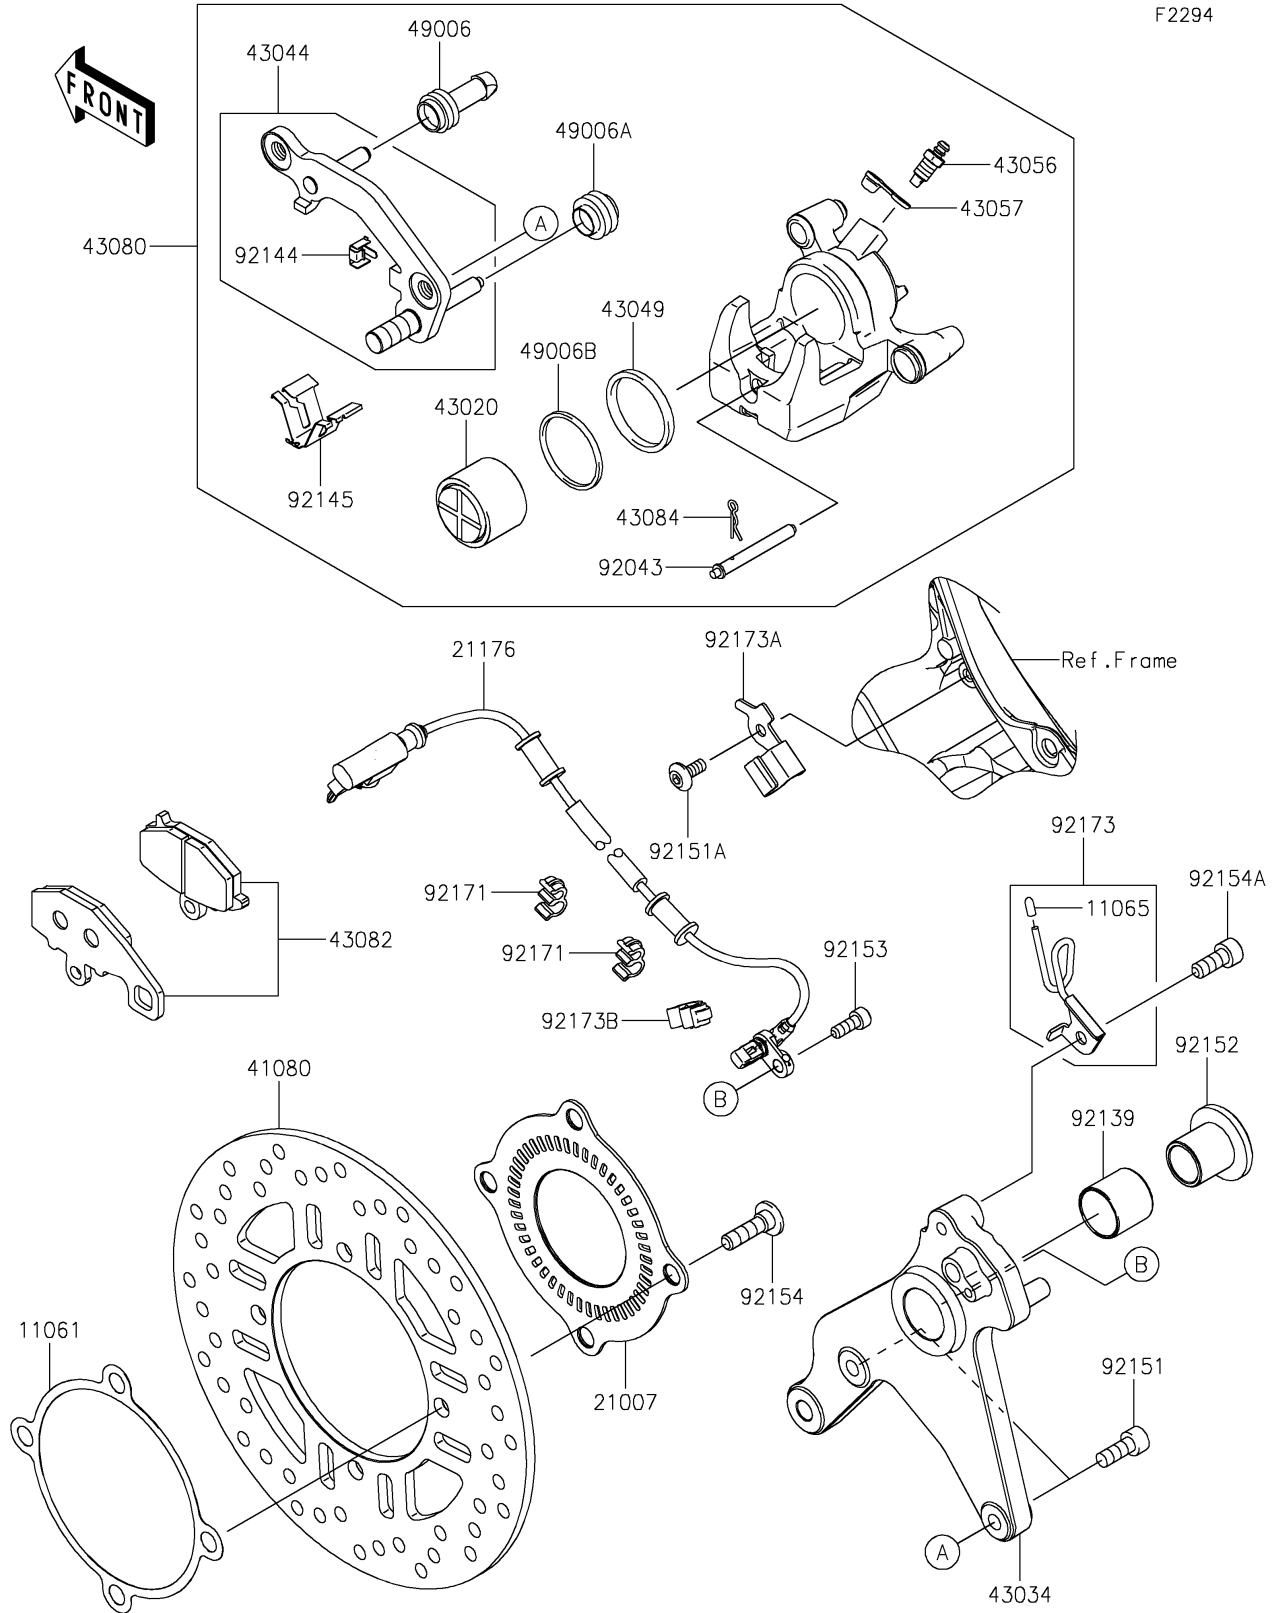

2024 NINJA® 1000SX ABS PARTS DIAGRAM

Rear Brake

F2294

2024 NINJA® 1000SX ABS PARTS LIST

Rear Brake

ITEM NAME	PART NUMBER	QUANTITY
GASKET,DISC PLATE (Ref # 11061)	11061-0204	1
CAP (Ref # 11065)	11065-0374	1
ROTOR,SENSOR,RR (Ref # 21007)	21007-0682	1
SENSOR,WHEEL SPEED (Ref # 21176)	21176-0924	1
DISC,RR (Ref # 41080)	41080-0647	1
PISTON-COMP-BRAKE (Ref # 43020)	43020-1119	1
HOLDER-BRAKE,RR (Ref # 43034)	43034-0153	1
HOLDER-COMP-CALIPER,RR (Ref # 43044)	43044-0033	1
PACKING,PISTON SEAL (Ref # 43049)	43049-1097	1
BREATHER-BRAKE (Ref # 43056)	43056-0007	1
CAP-BREATHER (Ref # 43057)	43057-003	1
CALIPER-SUB-ASSY,RR,BLACK (Ref # 43080)	43080-0103-DJ	1
PAD-ASSY-BRAKE (Ref # 43082)	43082-0167	1
CLAMP,PAD (Ref # 43084)	43084-003	1
BOOT,CALIPER (Ref # 49006)	49006-1054	1
BOOT,CALIPER (Ref # 49006A)	49006-1095	1
BOOT,PISTON SEAL (Ref # 49006B)	49006-1212	1
PIN,PAD (Ref # 92043)	92043-1489	1
BUSHING,25X28X25 (Ref # 92139)	92139-0278	1
SPRING,STOPPER (Ref # 92144)	92144-1831	1
SPRING (Ref # 92145)	92145-0760	1
BOLT,SOCKET,8X20 (Ref # 92151)	92151-1289	2
BOLT,SOCKET,6X14 (Ref # 92151A)	92151-1654	1
COLLAR,20X25X30 (Ref # 92152)	92152-1960	1
BOLT,SOCKET,6X16 (Ref # 92153)	92153-1344	1
BOLT,SOCKET,8X30 (Ref # 92154)	92154-1865	4
BOLT,SOCKET,8X20 (Ref # 92154A)	92154-1976	1
CLAMP (Ref # 92171)	92171-0921	2
CLAMP (Ref # 92173)	92173-1099	1

2024 NINJA® 1000SX ABS PARTS LIST

Rear Brake

ITEM NAME	PART NUMBER	QUANTITY
CLAMP,RR WHEEL SPEED SENSOR (Ref # 92173A)	92173-1144	1
CLAMP,HOSE&SENSOR LINE (Ref # 92173B)	92173-1613	1