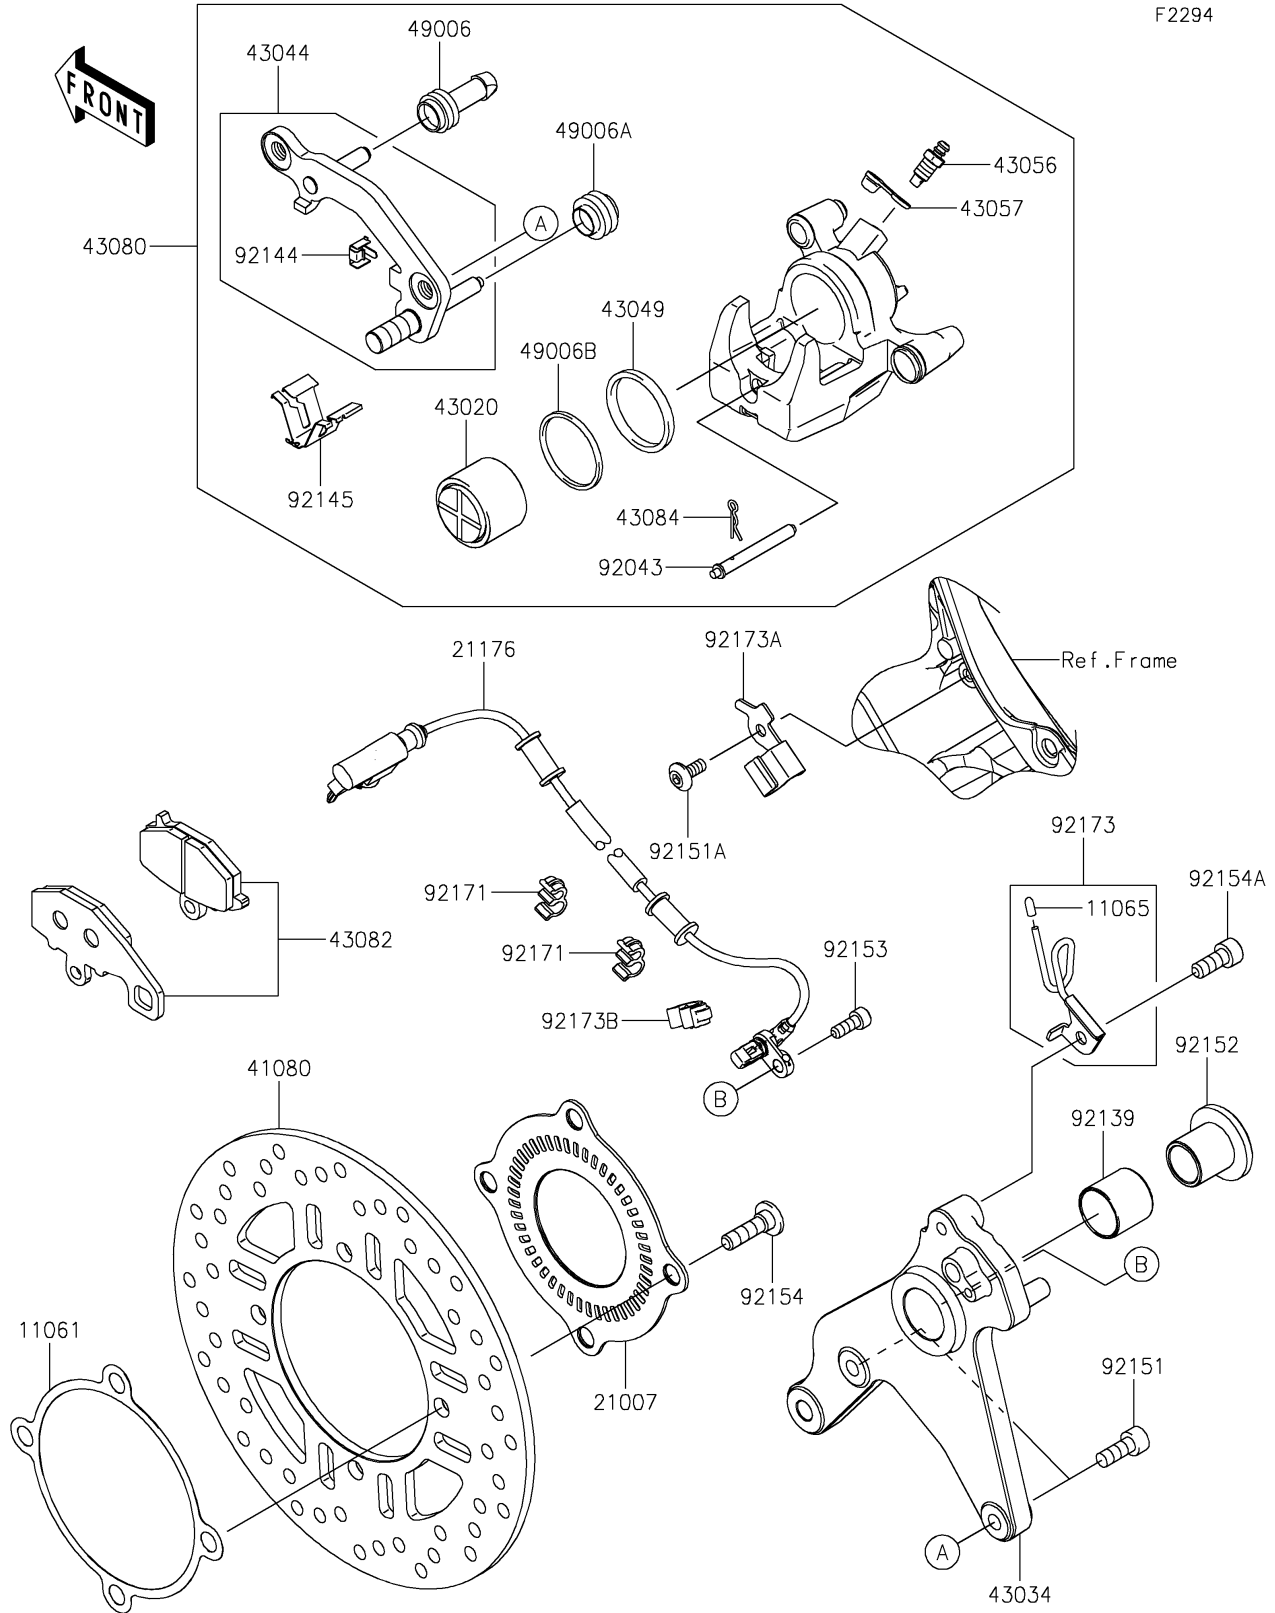

2023 NINJA® 1000SX PARTS DIAGRAM

Rear Brake

F2294

2023 NINJA® 1000SX PARTS LIST

Rear Brake

ITEM NAME	PART NUMBER	QUANTITY
GASKET,DISC PLATE (Ref # 11061)	11061-0204	1
CAP (Ref # 11065)	11065-0374	1
ROTOR,SENSOR,RR (Ref # 21007)	21007-0682	1
SENSOR,WHEEL SPEED (Ref # 21176)	21176-0924	1
DISC,RR (Ref # 41080)	41080-0647	1
PISTON-COMP-BRAKE (Ref # 43020)	43020-1119	1
HOLDER-BRAKE,RR (Ref # 43034)	43034-0153	1
HOLDER-COMP-CALIPER,RR (Ref # 43044)	43044-0033	1
PACKING,PISTON SEAL (Ref # 43049)	43049-1097	1
BREATHER-BRAKE (Ref # 43056)	43056-0007	1
CAP-BREATHER (Ref # 43057)	43057-003	1
CALIPER-SUB-ASSY,RR,BLACK (Ref # 43080)	43080-0103-DJ	1
PAD-ASSY-BRAKE (Ref # 43082)	43082-0167	1
CLAMP,PAD (Ref # 43084)	43084-003	1
BOOT,CALIPER (Ref # 49006)	49006-1054	1
BOOT,CALIPER (Ref # 49006A)	49006-1095	1
BOOT,PISTON SEAL (Ref # 49006B)	49006-1212	1
PIN,PAD (Ref # 92043)	92043-1489	1
BUSHING,25X28X25 (Ref # 92139)	92139-0278	1
SPRING,STOPPER (Ref # 92144)	92144-1831	1
SPRING (Ref # 92145)	92145-0760	1
BOLT,SOCKET,8X20 (Ref # 92151)	92151-1289	2
BOLT,SOCKET,6X14 (Ref # 92151A)	92151-1654	1
COLLAR,20X25X30 (Ref # 92152)	92152-1960	1
BOLT,SOCKET,6X16 (Ref # 92153)	92153-1344	1
BOLT,SOCKET,8X30 (Ref # 92154)	92154-1865	4
BOLT,SOCKET,8X20 (Ref # 92154A)	92154-1976	1
CLAMP (Ref # 92171)	92171-0921	2
CLAMP (Ref # 92173)	92173-1099	1

2023 NINJA® 1000SX PARTS LIST

Rear Brake

ITEM NAME	PART NUMBER	QUANTITY
CLAMP,RR WHEEL SPEED SENSOR (Ref # 92173A)	92173-1144	1
CLAMP,HOSE&SENSOR LINE (Ref # 92173B)	92173-1613	1