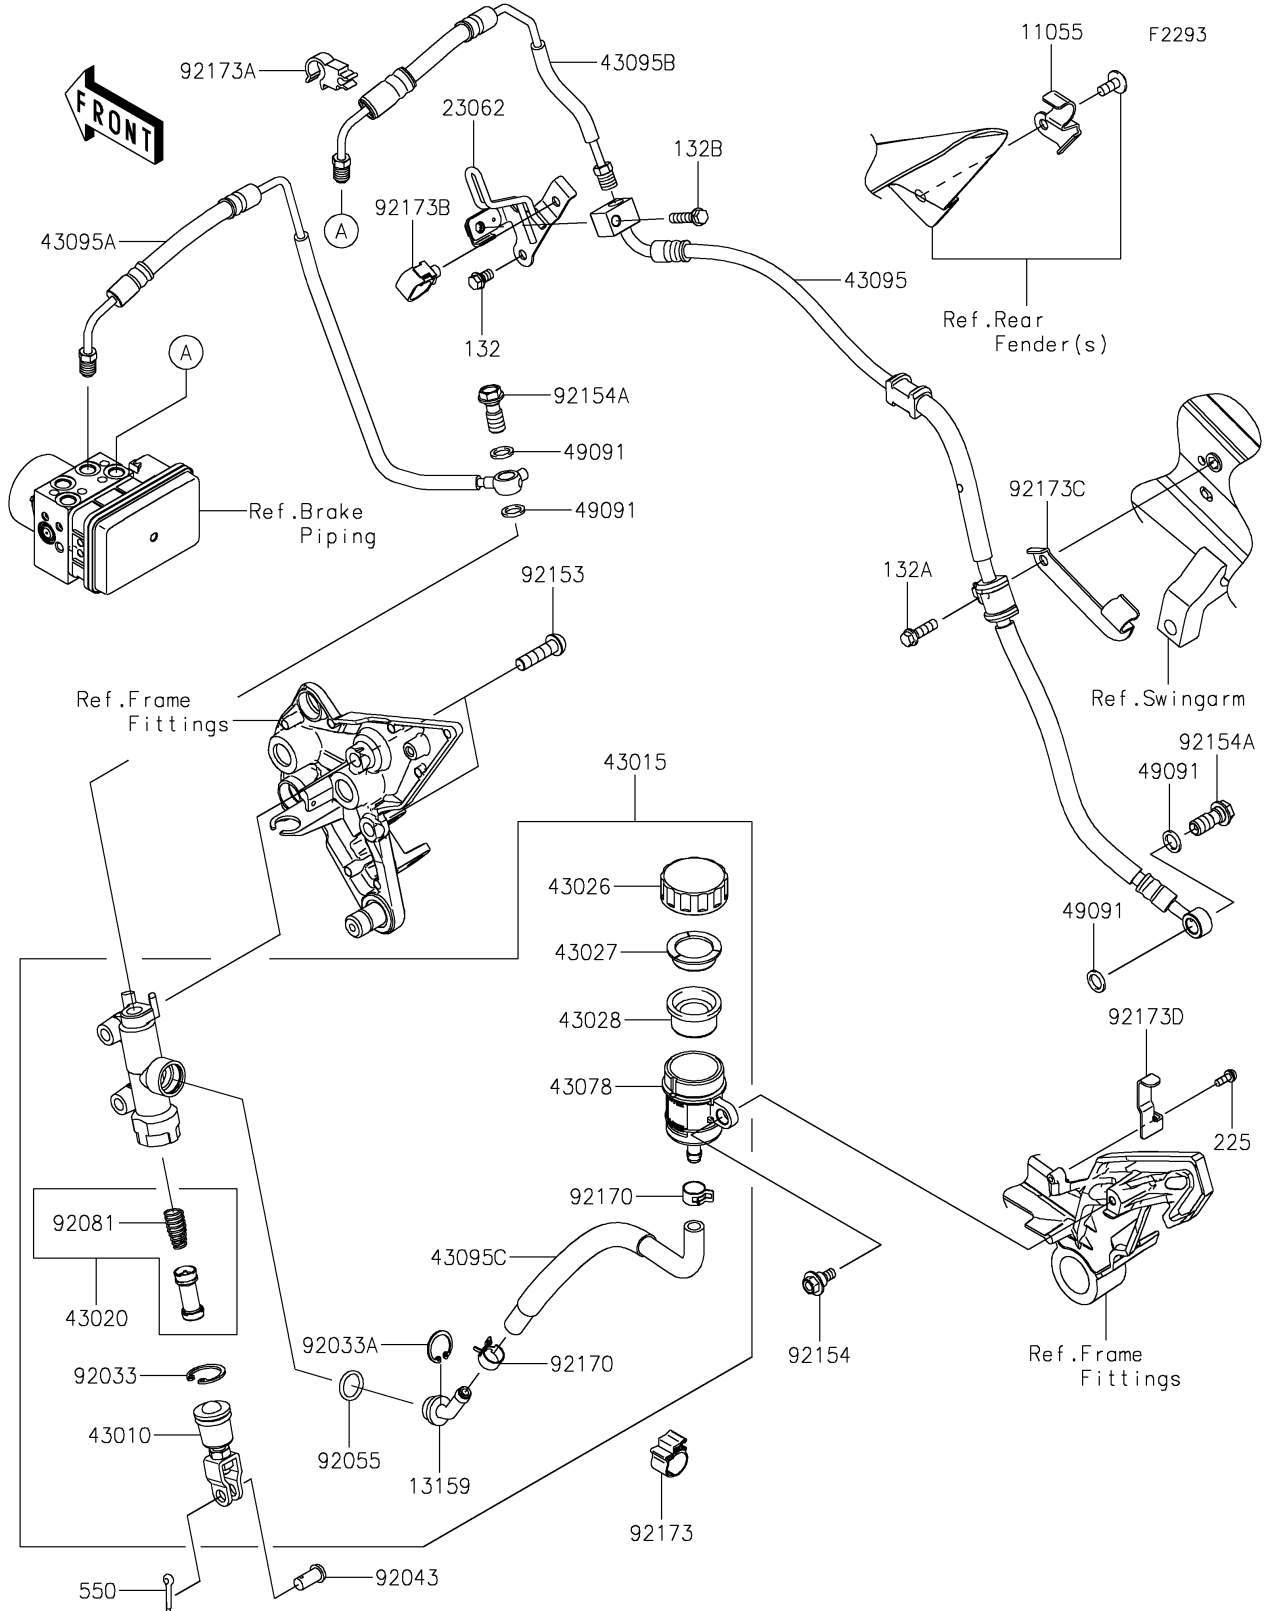

2023 Ninja® 1000SX PARTS DIAGRAM

Rear Master Cylinder

2023 Ninja® 1000SX PARTS LIST

Rear Master Cylinder

ITEM NAME	PART NUMBER	QUANTITY
BRACKET (Ref # 11055)	11055-1785	1
CONNECTOR (Ref # 13159)	13159-0008	1
BRACKET-COMP (Ref # 23062)	23062-1299	1
ROD-ASSY-BRAKE (Ref # 43010)	43010-1062	1
CYLINDER-ASSY-MASTER,RR (Ref # 43015)	43015-0596	1
PISTON-COMP-BRAKE (Ref # 43020)	43020-1057	1
CAP-BRAKE (Ref # 43026)	43026-0009	1
PLATE-DIAPHRAGM (Ref # 43027)	43027-1053	1
DIAPHRAGM (Ref # 43028)	43028-1065	1
RESERVOIR (Ref # 43078)	43078-0060	1
HOSE-BRAKE,RR (Ref # 43095)	43095-0510	1
HOSE-BRAKE,HU-RR M/C (Ref # 43095A)	43095-0785	1
HOSE-BRAKE,HU-RR CALIPER (Ref # 43095B)	43095-0786	1
HOSE-BRAKE,RR M/C (Ref # 43095C)	43095-0811	1
WASHER-SEAL,10.1X14.5X1.5 (Ref # 49091)	49091-0001	4
RING-SNAP,20.9X24.6X1.2 (Ref # 92033)	92033-0079	1
RING-SNAP,20.5MM (Ref # 92033A)	92033-1186	1
PIN (Ref # 92043)	92043-0904	1
RING-O,14.8X2.4 (Ref # 92055)	92055-0741	1
SPRING,MASTER CYLINDER (Ref # 92081)	92081-1737	1
BOLT,SOCKET,8X30 (Ref # 92153)	92153-0393	2
BOLT,FLANGED,6X16 (Ref # 92154)	92154-0385	1
BOLT,BANJO,10X23 (Ref # 92154A)	92154-1712	2
CLAMP,HOSE (Ref # 92170)	92170-1091	2
CLAMP,CLIP (Ref # 92173)	92173-0127	1
CLAMP (Ref # 92173A)	92173-0170	1
CLAMP,HOLDER CLIP (Ref # 92173B)	92173-0868	1
CLAMP (Ref # 92173C)	92173-1248	1
CLAMP (Ref # 92173D)	92173-1694	1

2023 Ninja® 1000SX PARTS LIST

Rear Master Cylinder

ITEM NAME	PART NUMBER	QUANTITY
BOLT-FLANGED-SMALL,6X10 (Ref # 132)	132BA0610	1
BOLT-FLANGED-SMALL,6X20 (Ref # 132A)	132BA0620	1
BOLT-FLANGED-SMALL,6X25 (Ref # 132B)	132BA0625	1
SCREW-PAN-WSP-CROS,4X12 (Ref # 225)	225AB0412	1
PIN-COTTER,2.0X15 (Ref # 550)	550AA2015	1