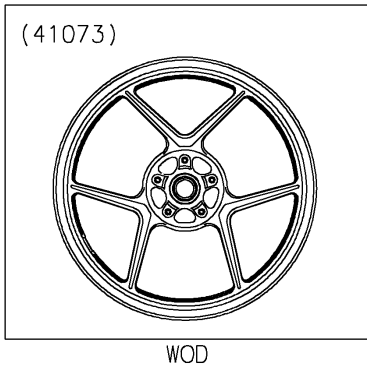

2022 NINJA® 1000SX PARTS DIAGRAM

Front Wheel

F2230

2022 NINJA® 1000SX PARTS LIST

Front Wheel

ITEM NAME	PART NUMBER	QUANTITY
AXLE,FR,20X209 (Ref # 41068)	41068-0616	1
WHEEL-ASSY,FR,G.BLACK (Ref # 41073)	41073-0724-18F	1
BEARING-BALL,20X42X12 (Ref # 92045)	92045-0820	2
SEAL-OIL,BJN30427-C3 (Ref # 92049)	92049-1057	2
COLLAR,FR HUB,L=115 (Ref # 92152)	92152-0087	1
COLLAR,20X30X13 (Ref # 92152A)	92152-1739	2