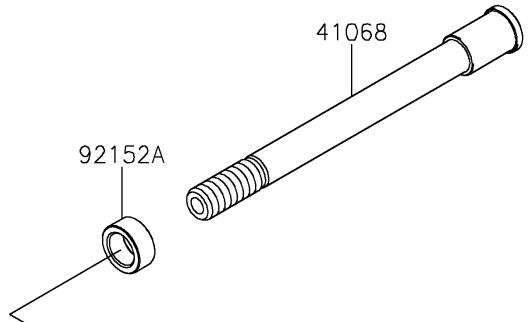

2022 NINJA® 1000SX PARTS DIAGRAM

Front Wheel

F2230

2022 NINJA® 1000SX PARTS LIST

Front Wheel

ITEM NAME	PART NUMBER	QUANTITY
AXLE,FR,20X209 (Ref # 41068)	41068-0616	1
WHEEL-ASSY,FR,G.BLACK (Ref # 41073)	41073-0724-18F	1
BEARING-BALL,20X42X12 (Ref # 92045)	92045-0820	2
SEAL-OIL,BJN30427-C3 (Ref # 92049)	92049-1057	2
COLLAR,FR HUB,L=115 (Ref # 92152)	92152-0087	1
COLLAR,20X30X13 (Ref # 92152A)	92152-1739	2