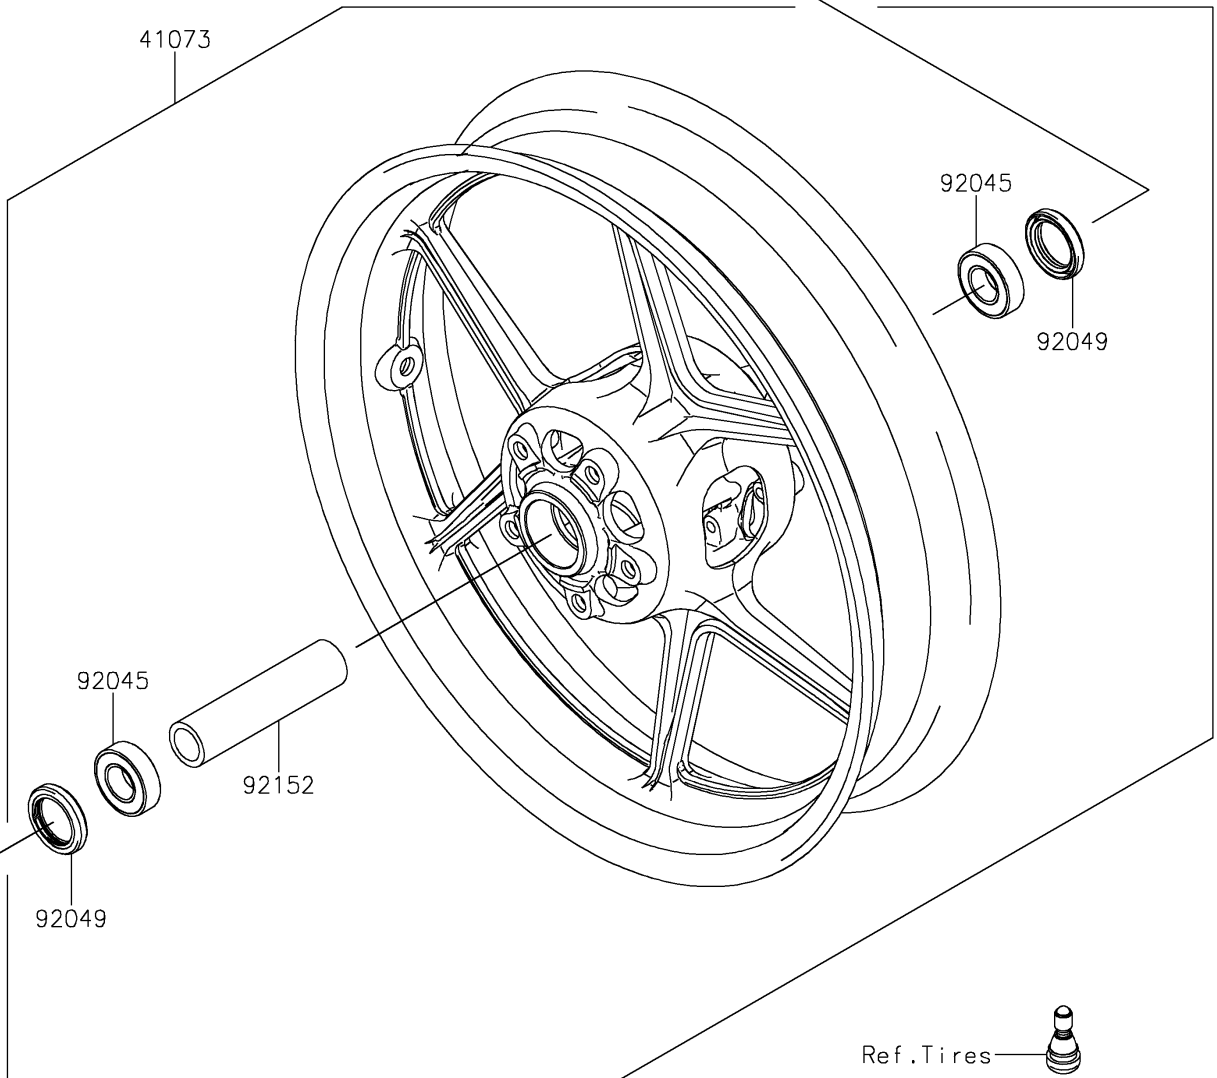

2022 NINJA® 1000SX PARTS DIAGRAM

Front Wheel

F2230

2022 NINJA® 1000SX PARTS LIST

Front Wheel

ITEM NAME	PART NUMBER	QUANTITY
AXLE,FR,20X209 (Ref # 41068)	41068-0616	1
WHEEL-ASSY,FR,G.BLACK (Ref # 41073)	41073-0724-18F	1
BEARING-BALL,20X42X12 (Ref # 92045)	92045-0820	2
SEAL-OIL,BJN30427-C3 (Ref # 92049)	92049-1057	2
COLLAR,FR HUB,L=115 (Ref # 92152)	92152-0087	1
COLLAR,20X30X13 (Ref # 92152A)	92152-1739	2