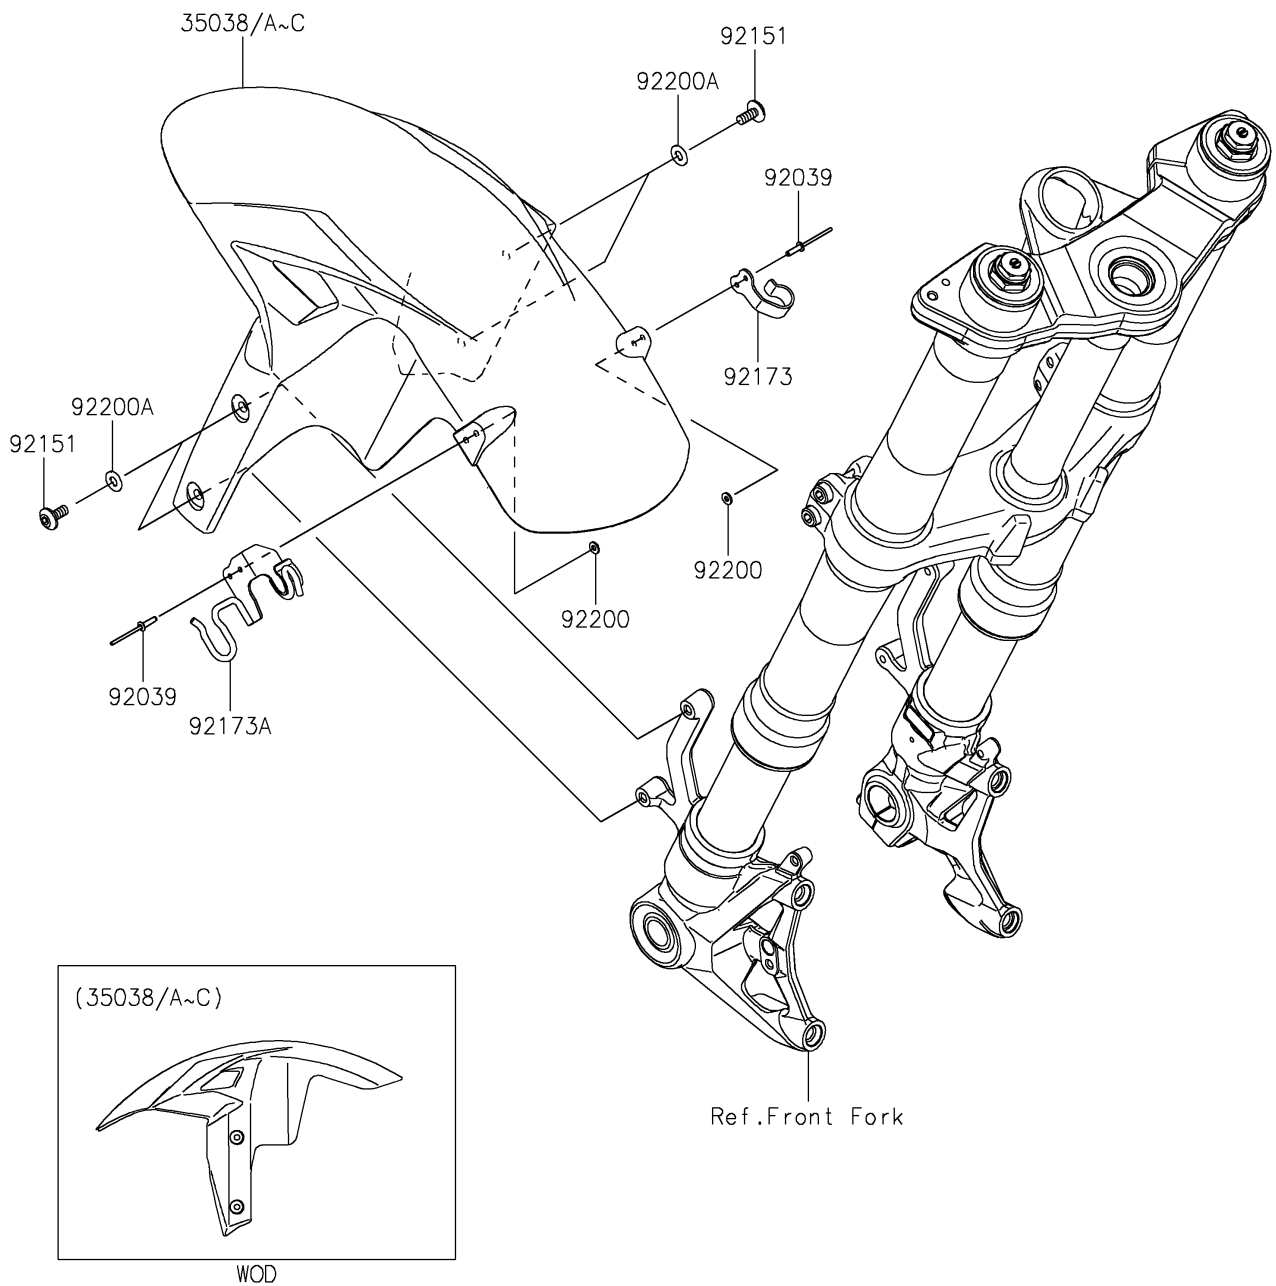

# 2022 NINJA® 1000SX PARTS DIAGRAM

Front Fender(s)

F2171

## 2022 NINJA® 1000SX PARTS LIST

### Front Fender(s)

ITEM NAME	PART NUMBER	QUANTITY
FENDER-FRONT,M.D.BLACK (Ref # 35038)	35038-0009-17K	1
RIVET (Ref # 92039)	92039-1231	4
BOLT,SOCKET,6X14 (Ref # 92151)	92151-1654	4
CLAMP,FENDER,RH (Ref # 92173)	92173-1097	1
CLAMP,FENDER,LH (Ref # 92173A)	92173-2169	1
WASHER,3.5X8X1 (Ref # 92200)	92200-1251	4
WASHER,6.5X14X1 (Ref # 92200A)	92200-1388	4