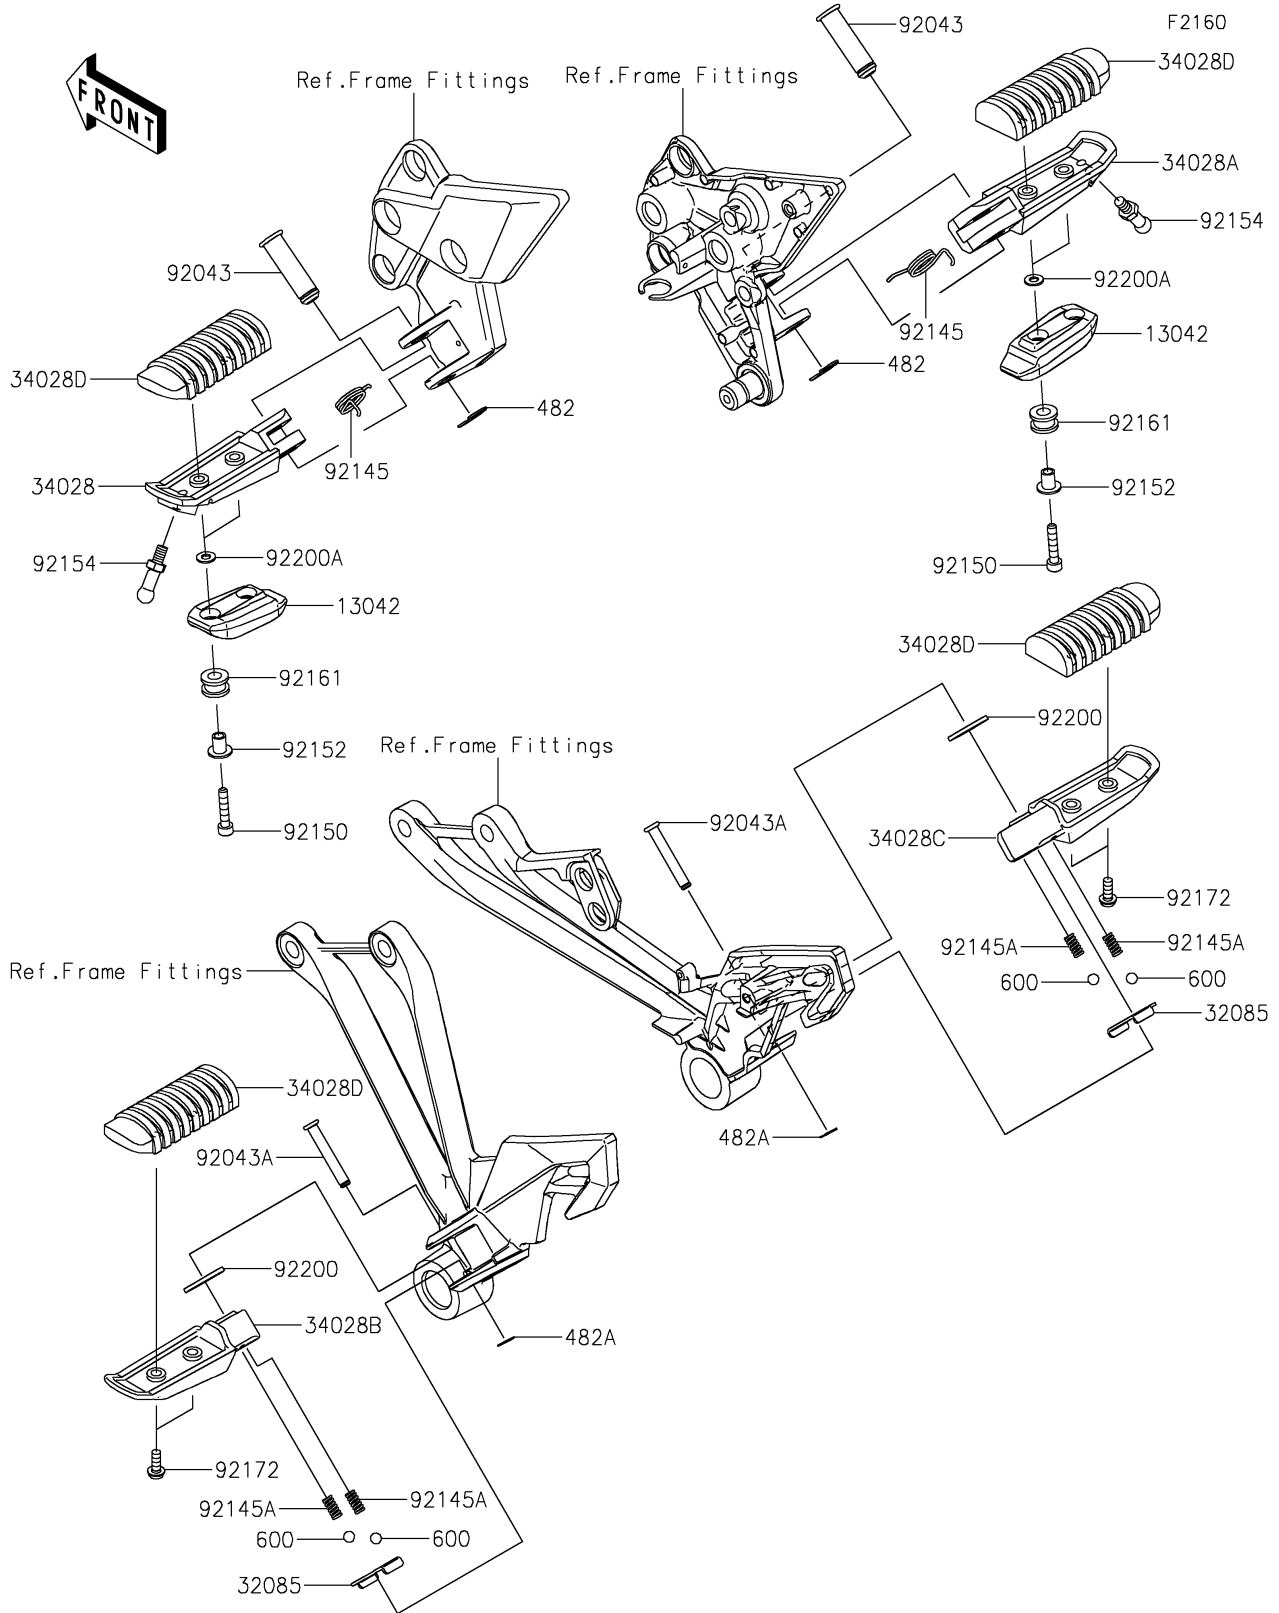

2024 Ninja 1000SX PARTS DIAGRAM

Footrests

2024 Ninja 1000SX PARTS LIST

Footrests

ITEM NAME	PART NUMBER	QUANTITY
WEIGHT,STEP (Ref # 13042)	13042-0773	2
STOPPER,REAR STEP (Ref # 32085)	32085-0047	2
STEP,FR,LH (Ref # 34028)	34028-0352	1
STEP,FR,RH (Ref # 34028A)	34028-0353	1
STEP,RR,LH (Ref # 34028B)	34028-0377	1
STEP,RR,RH (Ref # 34028C)	34028-0378	1
STEP,RUBBER (Ref # 34028D)	34028-1430	4
PIN,12X42.5 (Ref # 92043)	92043-1594	2
PIN,6X40 (Ref # 92043A)	92043-1595	2
SPRING,STEP RETURN,LH (Ref # 92145)	92145-0360	2
SPRING (Ref # 92145A)	92145-1319	4
BOLT,SOCKET,5X25 (Ref # 92150)	92150-1684	4
COLLAR (Ref # 92152)	92152-2596	4
BOLT,BANK SENSOR,6X10 (Ref # 92154)	92154-1854	2
DAMPER,8X16X8 (Ref # 92161)	92161-2082	4
SCREW,5X14 (Ref # 92172)	92172-0976	4
WASHER,16X26X2.3 (Ref # 92200)	92200-0043	2
WASHER,5.3X11X1 (Ref # 92200A)	92200-1929	4
CIRCLIP-TYPE-E,10MM (Ref # 482)	482EA0100	2
CIRCLIP-TYPE-E (Ref # 482A)	482EA5000	2
BALL-STEEL,1/4 (Ref # 600)	600A0800	4