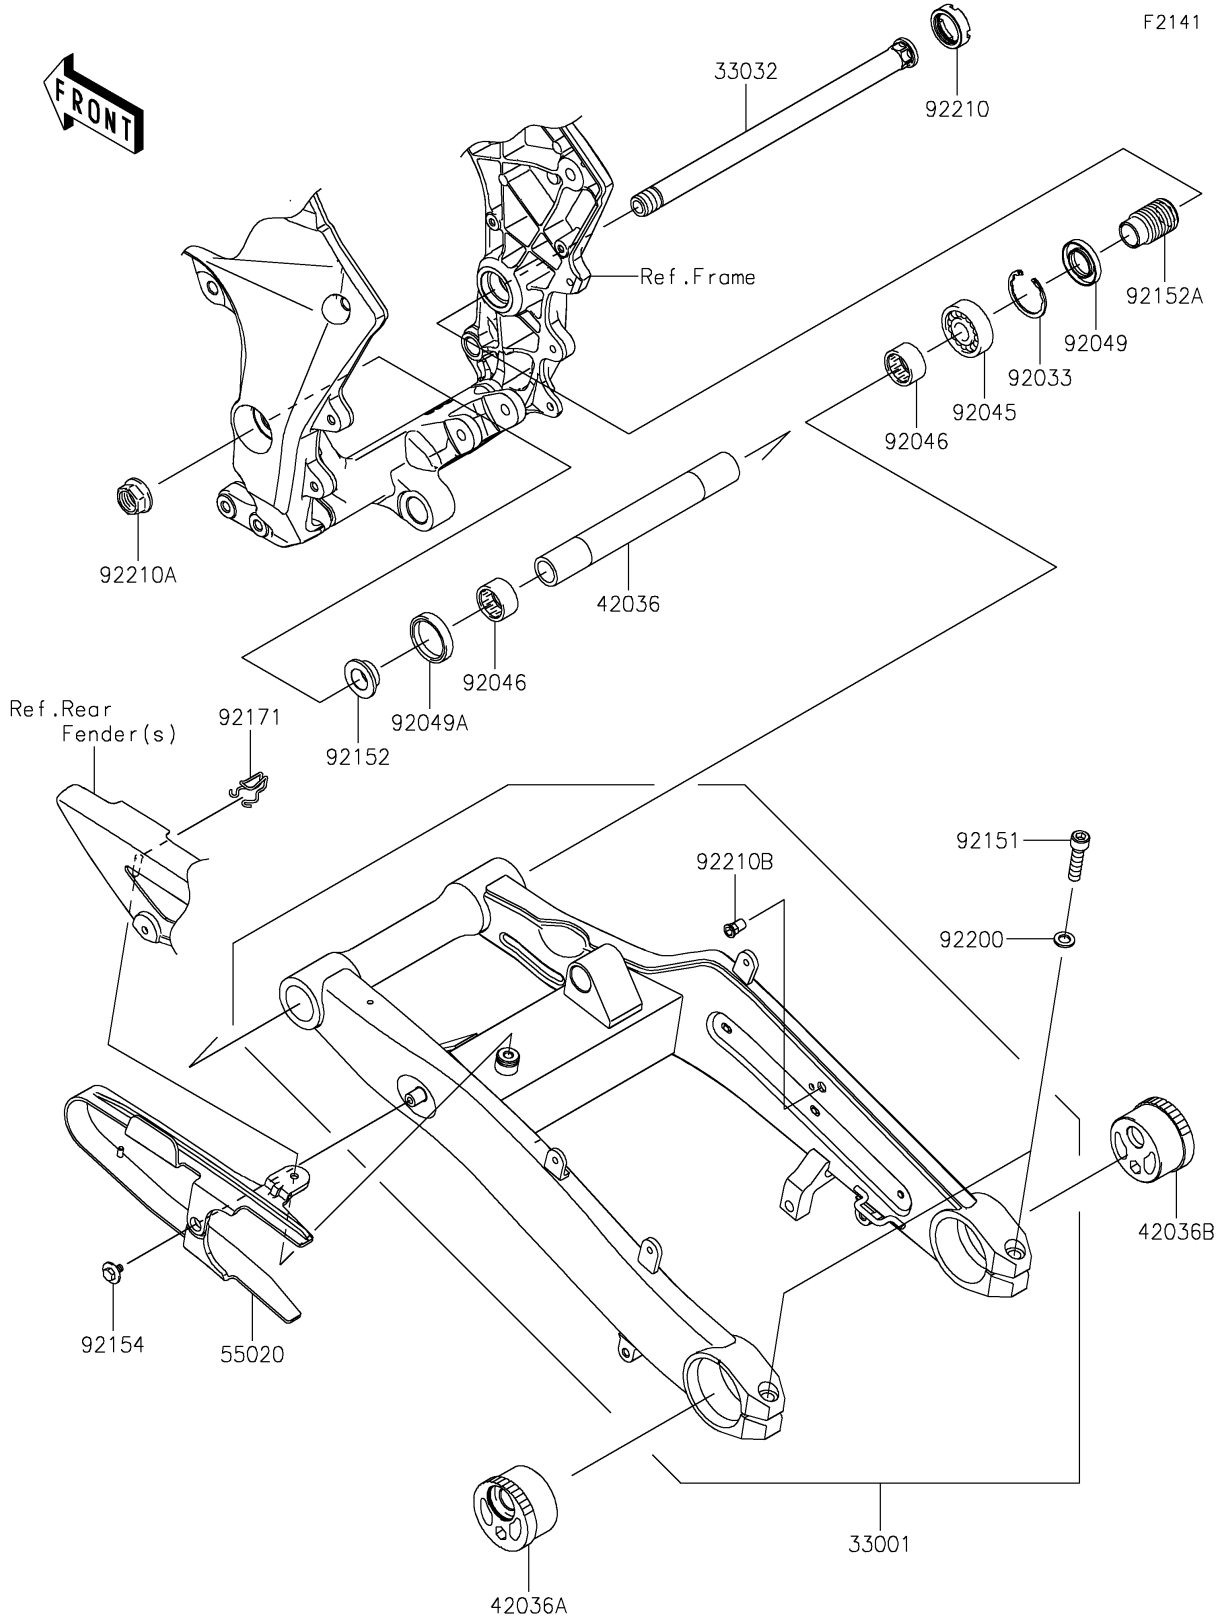

2024 NINJA® 1000SX ABS PARTS DIAGRAM

Swingarm

2024 NINJA® 1000SX ABS PARTS LIST

Swingarm

ITEM NAME	PART NUMBER	QUANTITY
ARM-COMP-SWING,F.S.BLACK (Ref # 33001)	33001-0741-18R	1
SHAFT-SWING ARM (Ref # 33032)	33032-0044	1
SLEEVE,20.1X28X226 (Ref # 42036)	42036-0069	1
SLEEVE,REAR AXLE,LH,SILVER (Ref # 42036A)	42036-1153-KX	1
SLEEVE,REAR AXLE,RH,SILVER (Ref # 42036B)	42036-1265-KX	1
GUARD,CHAIN (Ref # 55020)	55020-0903	1
RING-SNAP,42MM (Ref # 92033)	92033-1041	1
BEARING-BALL,6004UL11 (Ref # 92045)	92045-0017	1
BEARING-NEEDLE,7E-HVS 28X34X17 (Ref # 92046)	92046-0008	2
SEAL-OIL,MHSA25X42X6 (Ref # 92049)	92049-1314	1
SEAL-OIL,MHSA25X34X7 (Ref # 92049A)	92049-1352	1
BOLT,SOCKET,10X40 (Ref # 92151)	92151-1899	2
COLLAR,SWING ARM,L=12.5 (Ref # 92152)	92152-1234	1
COLLAR,SWING ARM,L=47 (Ref # 92152A)	92152-2980	1
BOLT-UPSET-WP,6X12 (Ref # 92154)	92154-4179	1
CLAMP (Ref # 92171)	92171-0907	1
WASHER,10.5X18X2.0 (Ref # 92200)	92200-0531	2
NUT,30MM (Ref # 92210)	92210-0134	1
NUT,FLANGED,20MM (Ref # 92210A)	92210-0320	1
NUT,POP,6MM,L=16.5 (Ref # 92210B)	92210-0324	1