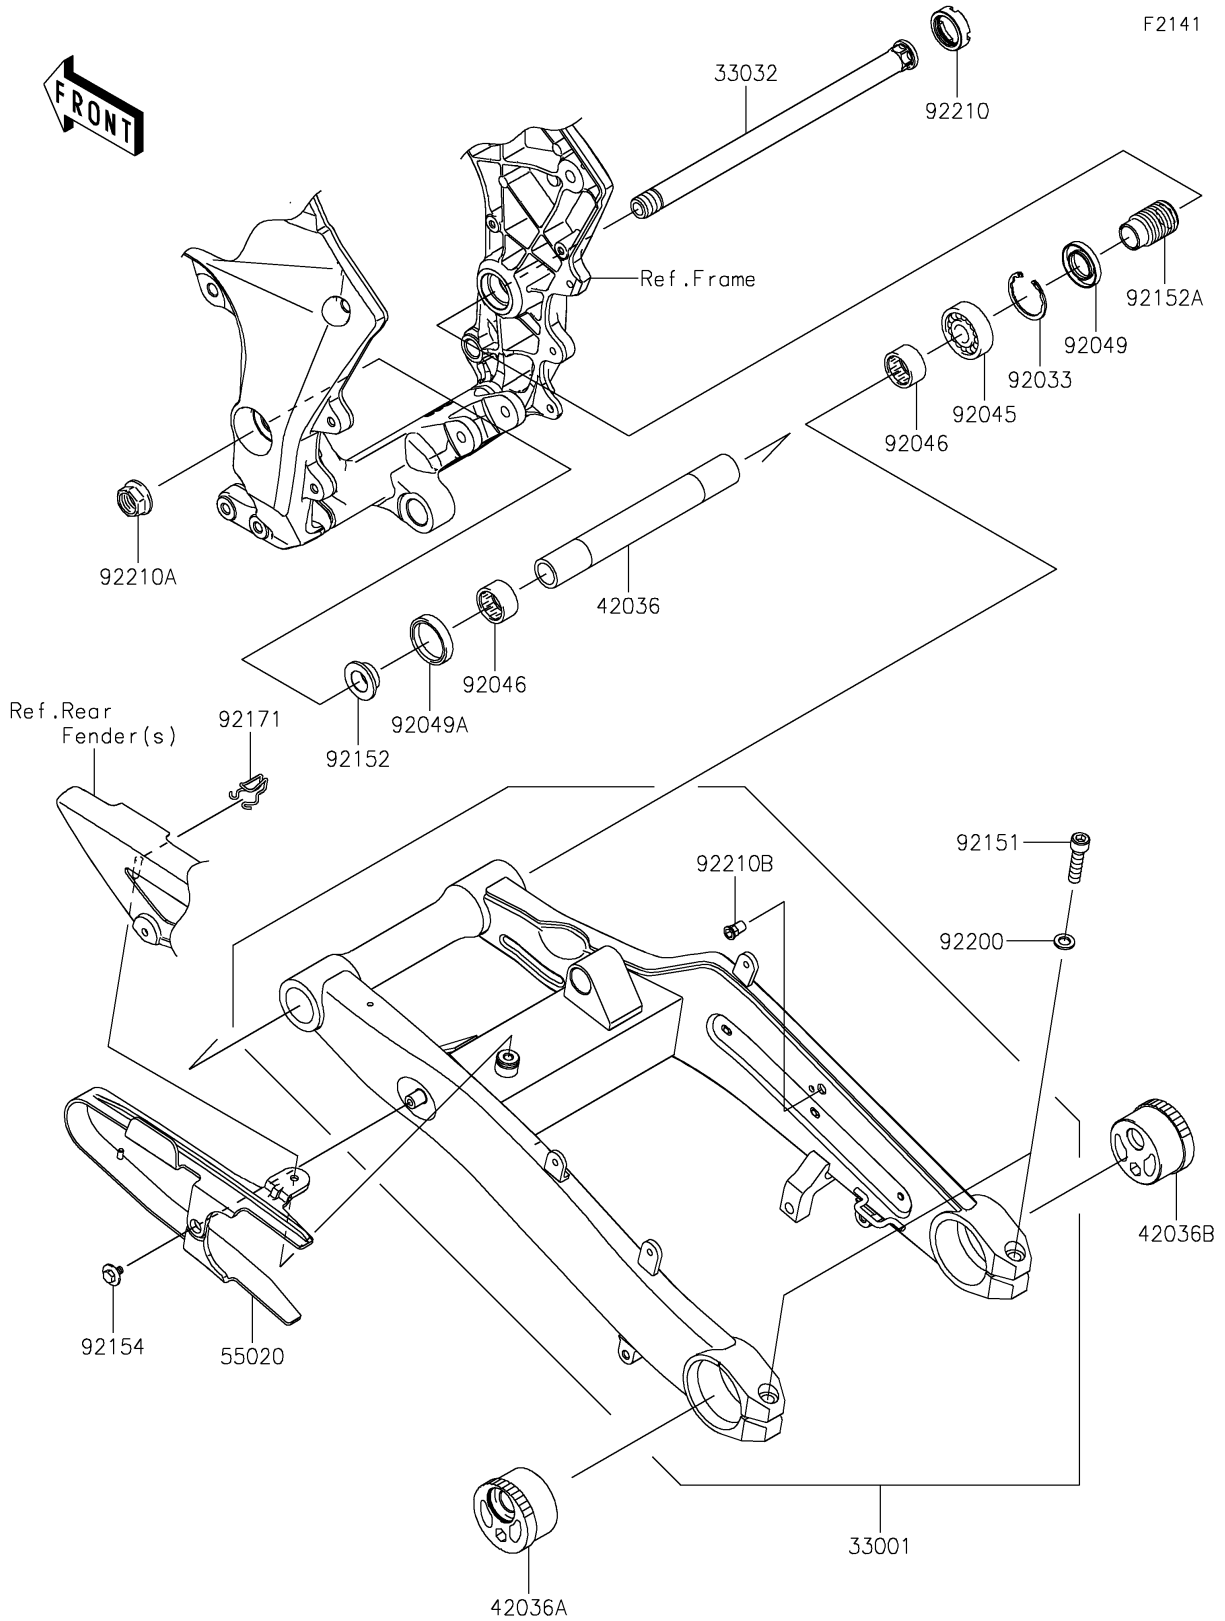

# 2023 NINJA® 1000SX PARTS DIAGRAM

Swingarm

## 2023 NINJA® 1000SX PARTS LIST

### Swingarm

ITEM NAME	PART NUMBER	QUANTITY
ARM-COMP-SWING,F.S.BLACK (Ref # 33001)	33001-0741-18R	1
SHAFT-SWING ARM (Ref # 33032)	33032-0044	1
SLEEVE,20.1X28X226 (Ref # 42036)	42036-0069	1
SLEEVE,REAR AXLE,LH,SILVER (Ref # 42036A)	42036-1153-KX	1
SLEEVE,REAR AXLE,RH,SILVER (Ref # 42036B)	42036-1265-KX	1
GUARD,CHAIN (Ref # 55020)	55020-0903	1
RING-SNAP,42MM (Ref # 92033)	92033-1041	1
BEARING-BALL,6004UL11 (Ref # 92045)	92045-0017	1
BEARING-NEEDLE,7E-HVS 28X34X17 (Ref # 92046)	92046-0008	2
SEAL-OIL,MHSA25X42X6 (Ref # 92049)	92049-1314	1
SEAL-OIL,MHSA25X34X7 (Ref # 92049A)	92049-1352	1
BOLT,SOCKET,10X40 (Ref # 92151)	92151-1899	2
COLLAR,SWING ARM,L=12.5 (Ref # 92152)	92152-1234	1
COLLAR,SWING ARM,L=47 (Ref # 92152A)	92152-2980	1
BOLT-UPSET-WP,6X12 (Ref # 92154)	92154-4179	1
CLAMP (Ref # 92171)	92171-0907	1
WASHER,10.5X18X2.0 (Ref # 92200)	92200-0531	2
NUT,30MM (Ref # 92210)	92210-0134	1
NUT,FLANGED,20MM (Ref # 92210A)	92210-0320	1
NUT,POP,6MM,L=16.5 (Ref # 92210B)	92210-0324	1