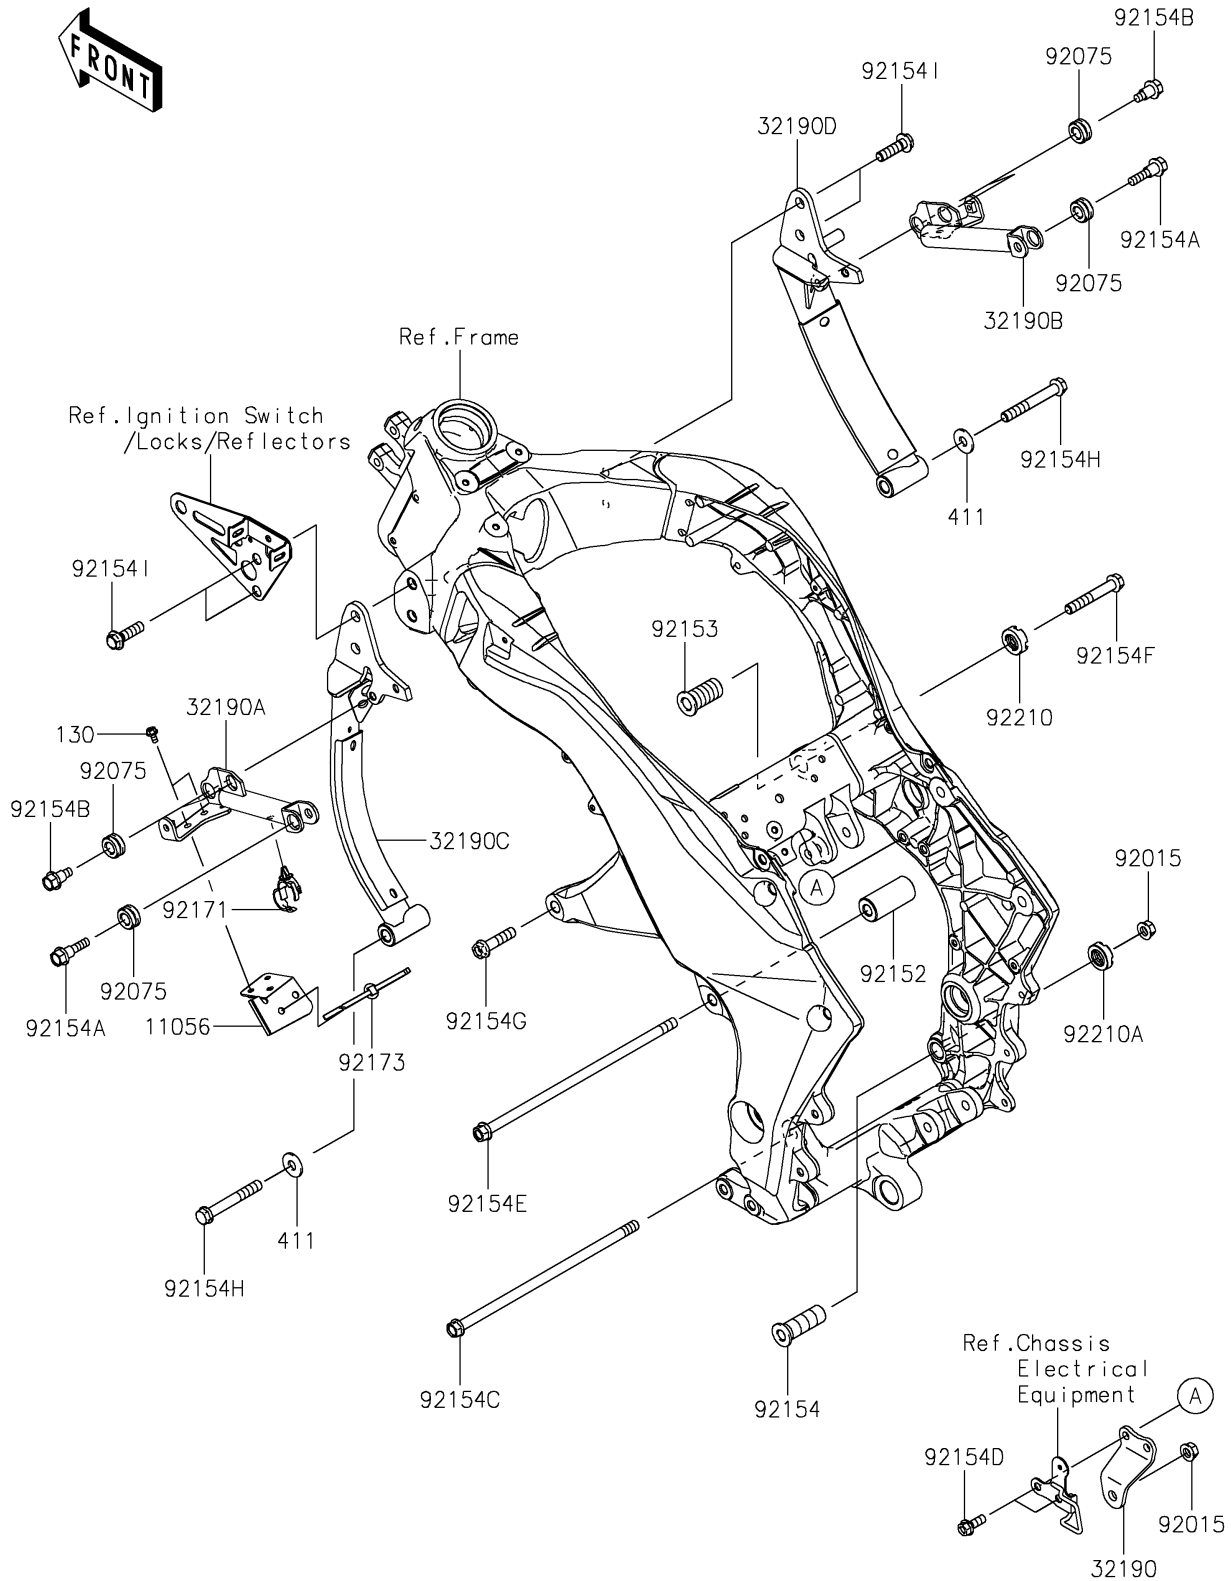

2022 NINJA® 1000SX PARTS DIAGRAM

Engine Mount

F2122

2022 NINJA® 1000SX PARTS LIST

Engine Mount

ITEM NAME	PART NUMBER	QUANTITY
BRACKET,HEAT SHIELD,LH (Ref # 11056)	11056-3781	1
BRACKET-ENGINE,CR CASE UPP,BLK (Ref # 32190)	32190-0458-18R	1
BRACKET-ENGINE,LH (Ref # 32190A)	32190-0582	1
BRACKET-ENGINE,RH (Ref # 32190B)	32190-0583	1
BRACKET-ENGINE,LH,F.S.BLACK (Ref # 32190C)	32190-0648-18R	1
BRACKET-ENGINE,RH,F.S.BLACK (Ref # 32190D)	32190-0649-18R	1
NUT,FLANGED,10MM (Ref # 92015)	92015-1180	2
DAMPER (Ref # 92075)	92075-1898	6
COLLAR,11X26X56.5 (Ref # 92152)	92152-0853	1
BOLT,SOCKET,20X43 (Ref # 92153)	92153-0488	1
BOLT,ENGINE MOUNT,18X53.5 (Ref # 92154)	92154-0267	1
BOLT,FLANGED,8X35 (Ref # 92154A)	92154-0742	2
BOLT,FLANGED,8X20 (Ref # 92154B)	92154-0749	4
BOLT,FLANGED,10X255 (Ref # 92154C)	92154-0827	1
BOLT,FLANGED,8X20 (Ref # 92154D)	92154-1852	2
BOLT,FLANGED,10X270 (Ref # 92154E)	92154-2309	1
BOLT,FLANGED,10X65 (Ref # 92154F)	92154-2310	1
BOLT,FLANGED,10X40 (Ref # 92154G)	92154-2311	1
BOLT,FLANGED,10X75 (Ref # 92154H)	92154-2312	2
BOLT,FLANGED,10X35 (Ref # 92154I)	92154-7111	4
CLAMP,20MM DIA. (Ref # 92171)	92171-0069	1
CLAMP (Ref # 92173)	92173-0742	1
NUT,20MM (Ref # 92210)	92210-0591	1
NUT,CASTLE,18MM (Ref # 92210A)	92210-1517	1
BOLT-FLANGED,5X10 (Ref # 130)	130BB0510	2
WASHER-PLAIN,10MM,BLACK (Ref # 411)	411AB1000	2