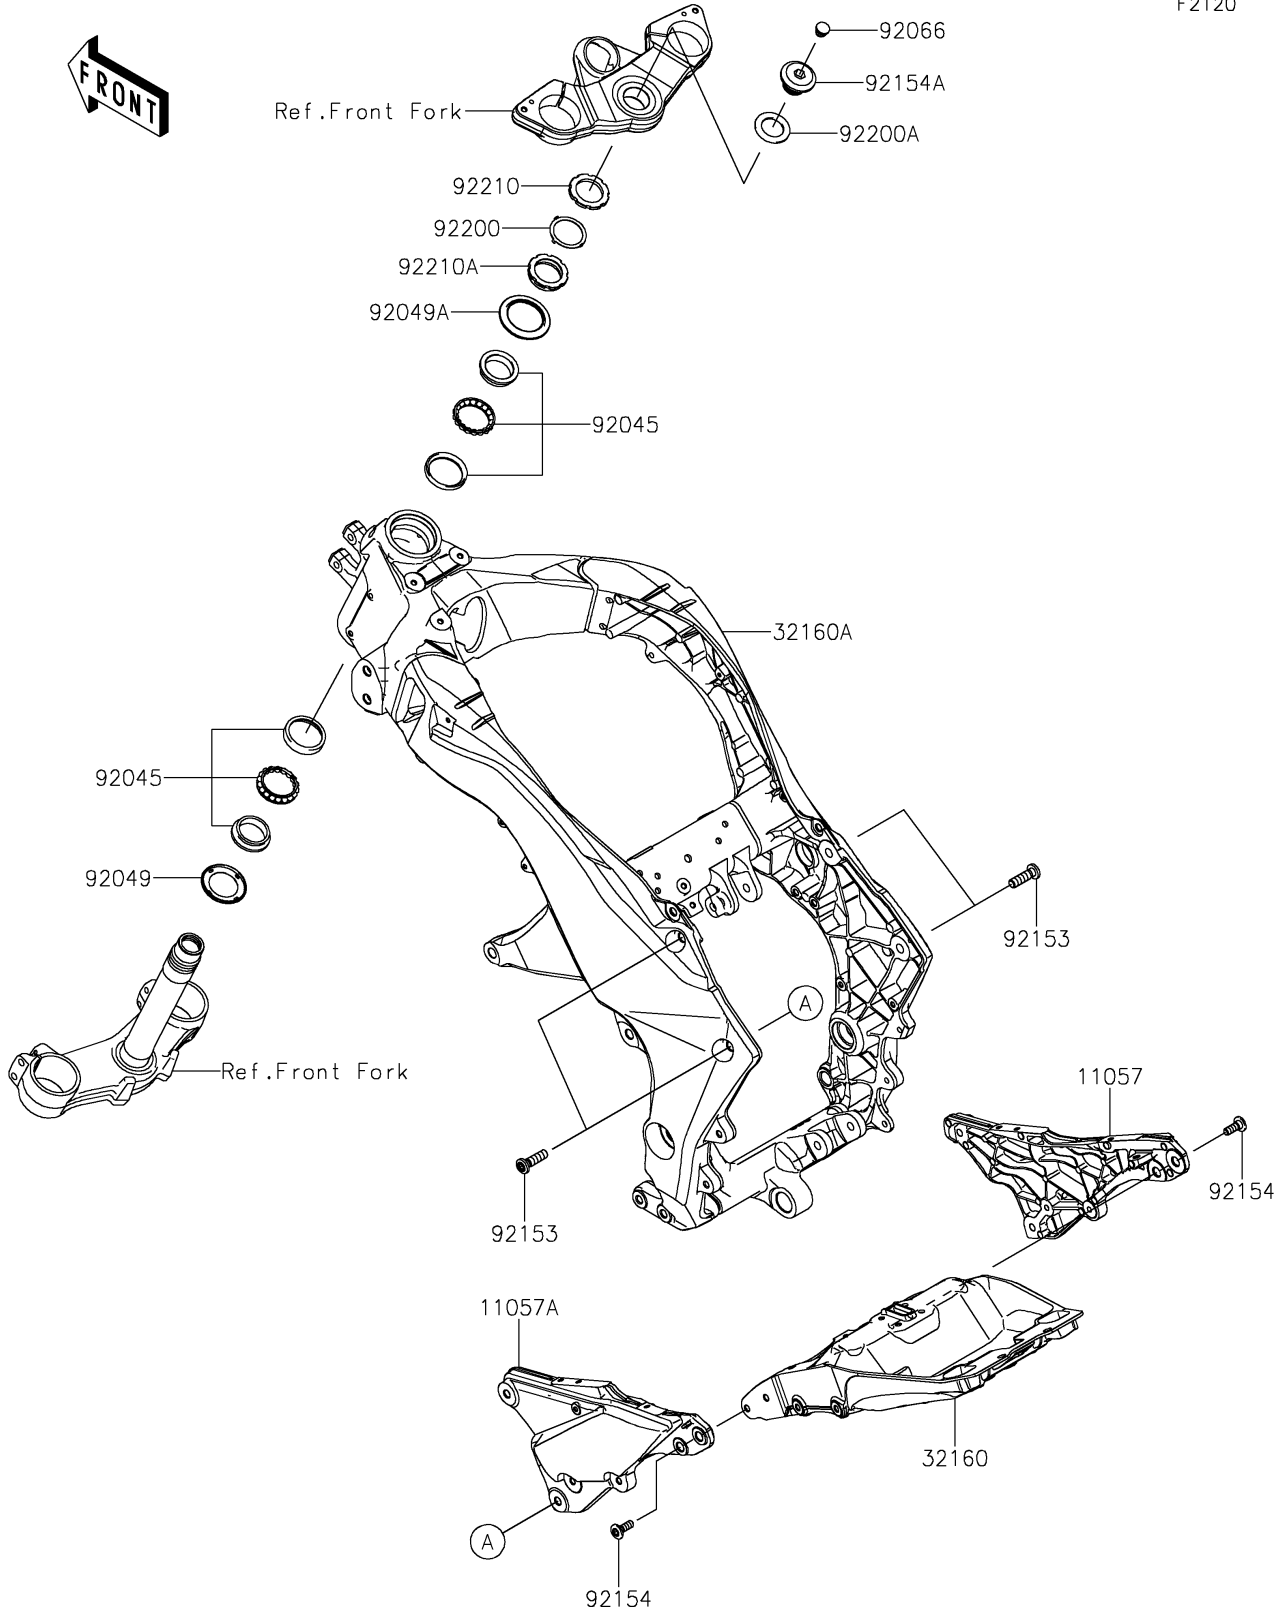

2022 NINJA® 1000SX PARTS DIAGRAM

Frame

F2120

2022 NINJA® 1000SX PARTS LIST

Frame

ITEM NAME	PART NUMBER	QUANTITY
BRACKET,RR,RH,F.S.BLACK (Ref # 11057)	11057-0807-18R	1
BRACKET,RR,LH,F.S.BLACK (Ref # 11057A)	11057-2955-18R	1
FRAME-COMP,RR (Ref # 32160)	32160-1864	1
FRAME-COMP,MAIN,F.S.BLACK (Ref # 32160A)	32160-1882-18R	1
BEARING-BALL,SF07A17PX1V1 (Ref # 92045)	92045-1384	2
SEAL-OIL,DS35X55X4 (Ref # 92049)	92049-0022	1
SEAL-OIL,43X55.5X8.6 (Ref # 92049A)	92049-0742	1
PLUG (Ref # 92066)	92066-0071	1
BOLT,SOCKET,10X35 (Ref # 92153)	92153-1442	4
BOLT,SOCKET,8X23 (Ref # 92154)	92154-0379	4
BOLT,26MM (Ref # 92154A)	92154-7059	1
WASHER (Ref # 92200)	92200-0036	1
WASHER,27X42X2.3 (Ref # 92200A)	92200-0081	1
NUT,35MM (Ref # 92210)	92210-0095	1
NUT,35MM (Ref # 92210A)	92210-0823	1