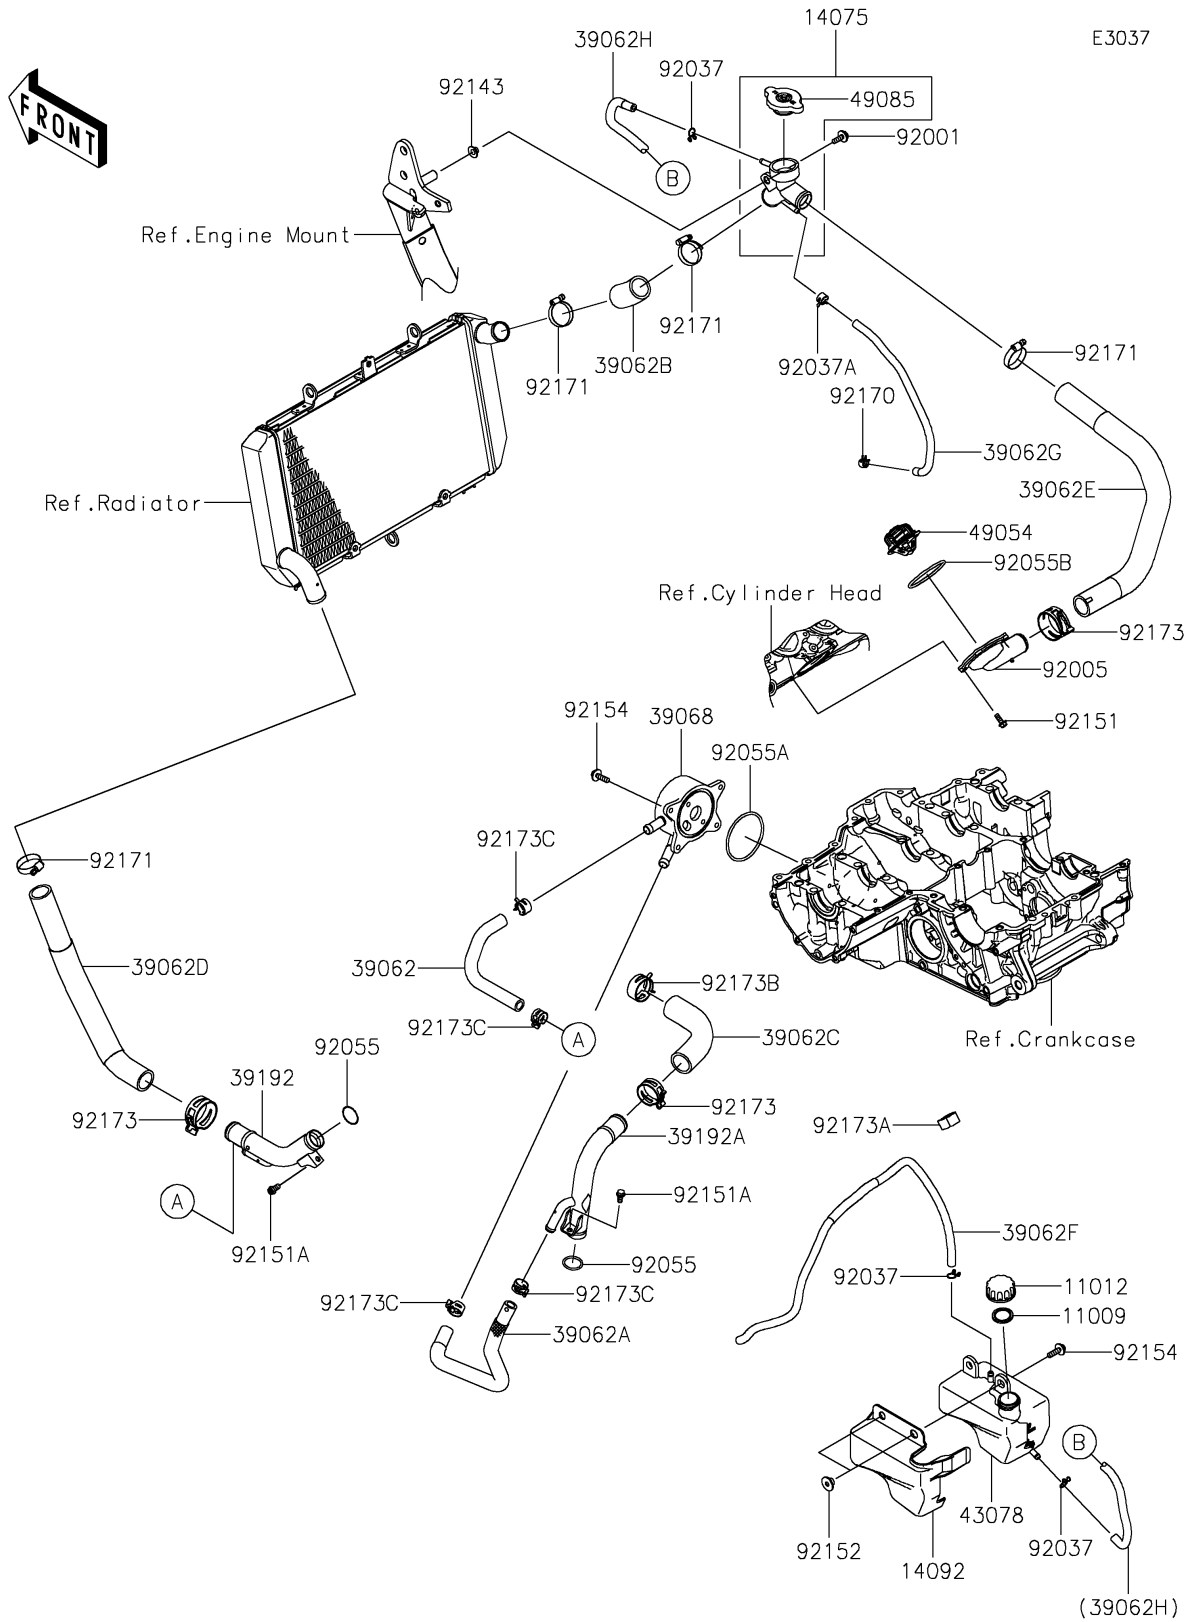

2023 NINJA® 1000SX PARTS DIAGRAM

Water Pipe

2023 NINJA® 1000SX PARTS LIST

Water Pipe

ITEM NAME	PART NUMBER	QUANTITY
GASKET,RESERVOIR TANK CAP (Ref # 11009)	11009-1145	1
CAP (Ref # 11012)	11012-1084	1
CAP-ASSY (Ref # 14075)	14075-0028	1
COVER,RESERVOIR (Ref # 14092)	14092-1098	1
HOSE-COOLING,PIPE-OIL COOLER (Ref # 39062)	39062-0308	1
HOSE-COOLING,PIPE-OIL COOLER (Ref # 39062A)	39062-0309	1
HOSE-COOLING,CAP-RAD. (Ref # 39062B)	39062-0727	1
HOSE-COOLING,PIPE-CYLINDER (Ref # 39062C)	39062-0757	1
HOSE-COOLING,RAD.-PIPE (Ref # 39062D)	39062-0768	1
HOSE-COOLING,HEAD-CAP (Ref # 39062E)	39062-0820	1
HOSE-COOLING,OVERFLOW (Ref # 39062F)	39062-0860	1
HOSE-COOLING,AIR BLEED (Ref # 39062G)	39062-0909	1
HOSE-COOLING,RETURN (Ref # 39062H)	39062-0920	1
COOLER-ASSY-OIL (Ref # 39068)	39068-0704	1
PIPE-WATER,RADIATOR-WATER PUMP (Ref # 39192)	39192-0619	1
PIPE-WATER,WATER PUMP-CYLINDER (Ref # 39192A)	39192-0620	1
RESERVOIR (Ref # 43078)	43078-0566	1
THERMOSTAT (Ref # 49054)	49054-0004	1
CAP-ASSY-PRESSURE (Ref # 49085)	49085-1066	1
BOLT,6X18 (Ref # 92001)	92001-1342	1
FITTING,THERMO CAP (Ref # 92005)	92005-0842	1
CLAMP,TUBE (Ref # 92037)	92037-147	3
CLAMP,TUBE (Ref # 92037A)	92037-1505	1
RING-O,20.8X2.4 (Ref # 92055)	92055-0114	2
RING-O,63.3MM (Ref # 92055A)	92055-0739	1
RING-O,53.5X2.6 (Ref # 92055B)	92055-0831	1
COLLAR (Ref # 92143)	92143-1057	1
BOLT,5X14 (Ref # 92151)	92151-1764	4
BOLT,6X12 (Ref # 92151A)	92151-1997	2

2023 NINJA® 1000SX PARTS LIST

Water Pipe

ITEM NAME	PART NUMBER	QUANTITY
COLLAR (Ref # 92152)	92152-1740	2
BOLT,FLANGED,6X22 (Ref # 92154)	92154-0403	6
CLAMP (Ref # 92170)	92170-1493	1
CLAMP (Ref # 92171)	92171-0179	4
CLAMP,34MM (Ref # 92173)	92173-1360	3
CLAMP,CLIP (Ref # 92173A)	92173-1385	1
CLAMP,35.5MM (Ref # 92173B)	92173-1432	1
CLAMP (Ref # 92173C)	92173-1552	4