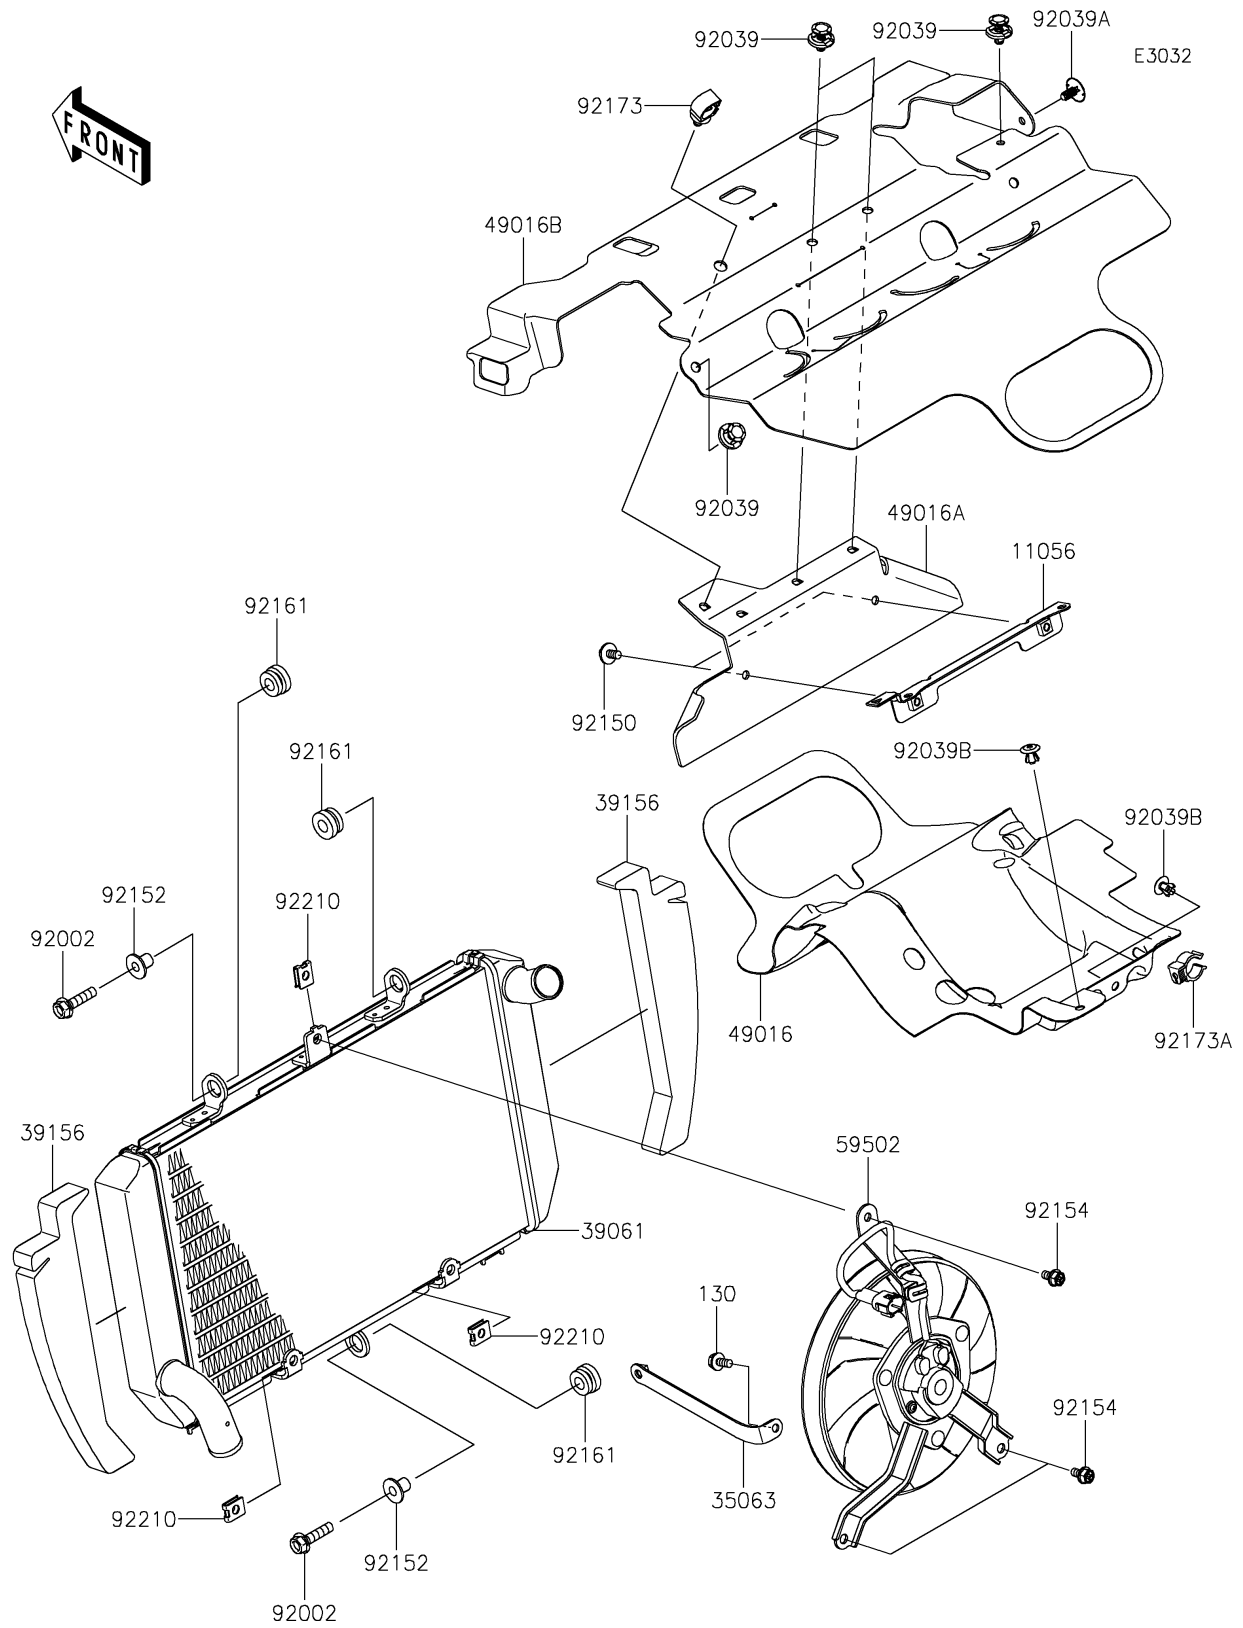

2024 NINJA® 1000SX ABS PARTS DIAGRAM

Radiator

2024 NINJA® 1000SX ABS PARTS LIST

Radiator

ITEM NAME	PART NUMBER	QUANTITY
BRACKET (Ref # 11056)	11056-0230	1
STAY (Ref # 35063)	35063-0761	1
RADIATOR-ASSY (Ref # 39061)	39061-0852	1
PAD,RADIATOR (Ref # 39156)	39156-2522	2
COVER-SEAL (Ref # 49016)	49016-0615	1
COVER-SEAL (Ref # 49016A)	49016-0688	1
COVER-SEAL (Ref # 49016B)	49016-0691	1
FAN-ASSY (Ref # 59502)	59502-0638	1
BOLT,FLANGED,6X25 (Ref # 92002)	92002-1086	2
RIVET,HOLE 8MM (Ref # 92039)	92039-0014	4
RIVET (Ref # 92039A)	92039-0027	1
RIVET (Ref # 92039B)	92039-0730	2
BOLT,6X12 (Ref # 92150)	92150-1891	2
COLLAR (Ref # 92152)	92152-0667	2
BOLT (Ref # 92154)	92154-1429	3
DAMPER (Ref # 92161)	92161-2139	3
CLAMP,12MM DIA. (Ref # 92173)	92173-0736	1
CLAMP (Ref # 92173A)	92173-1240	1
NUT (Ref # 92210)	92210-1323	3
BOLT-FLANGED,6X16 (Ref # 130)	130CC0616	1