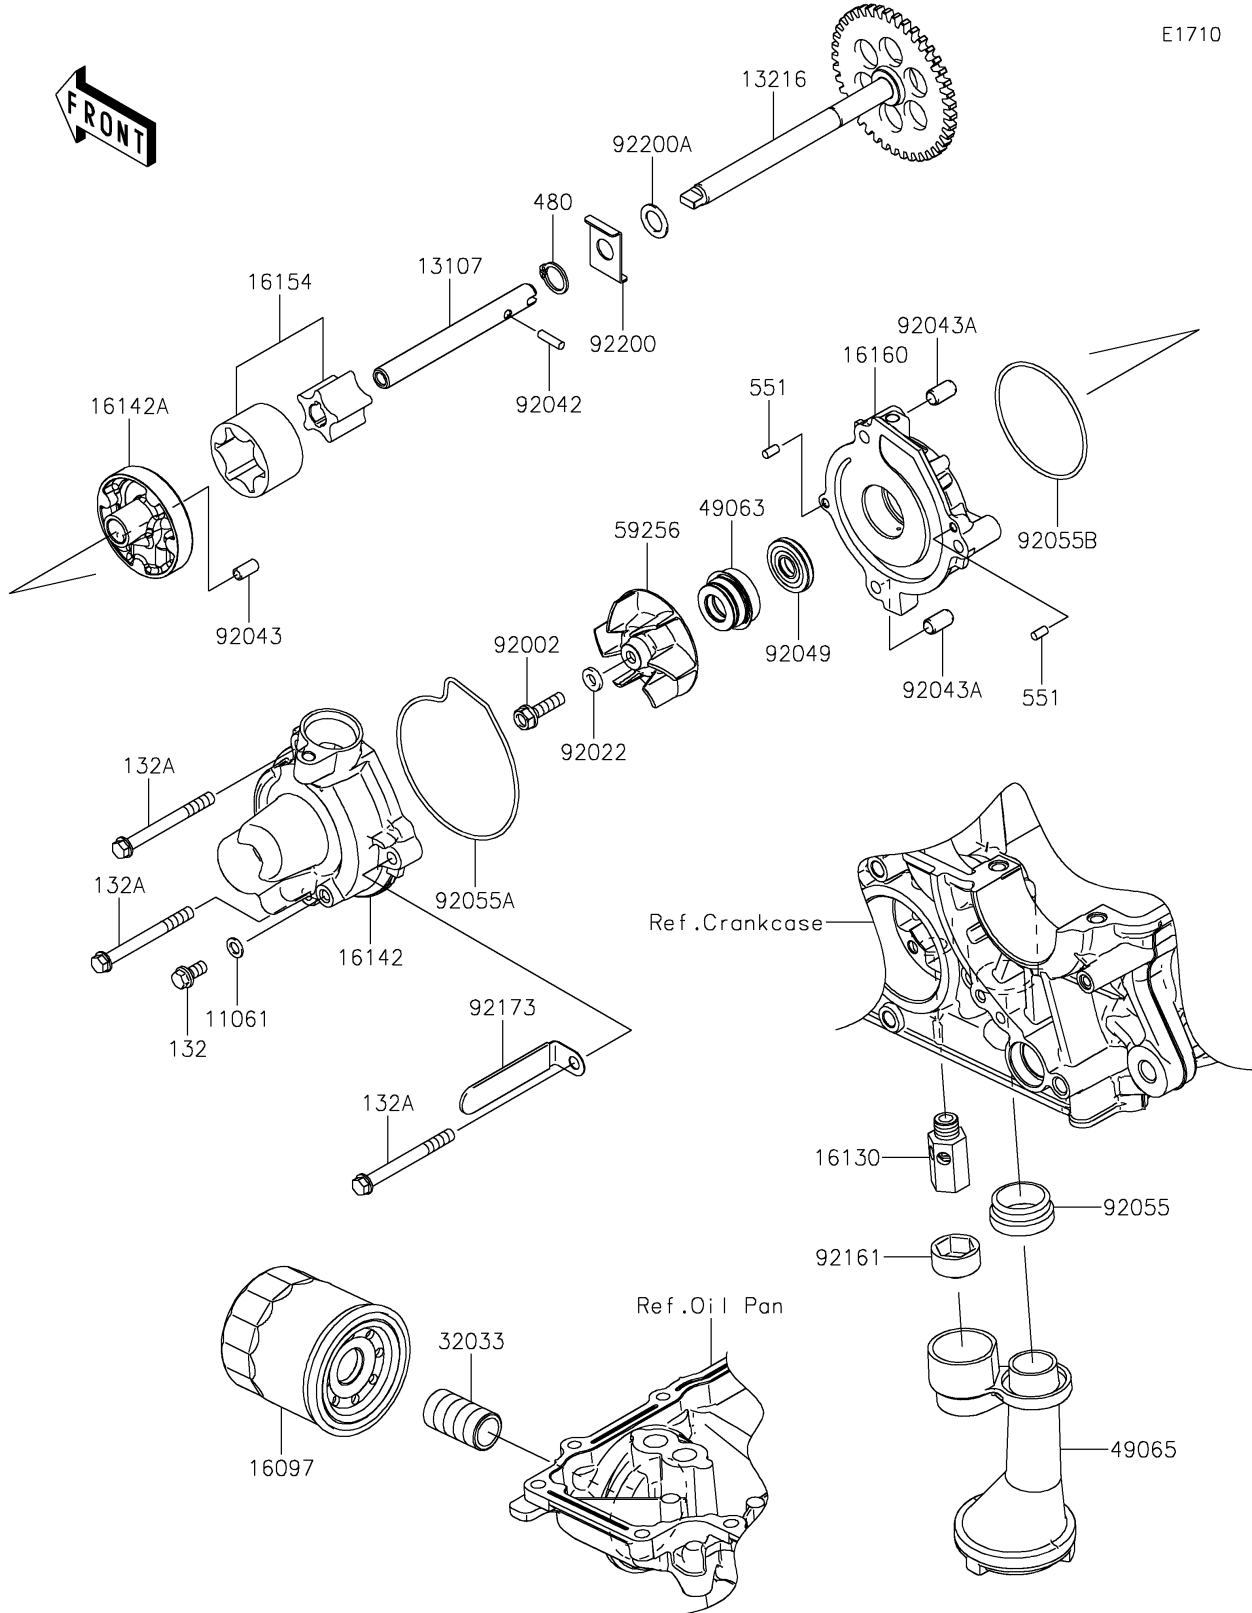

2023 Ninja® 1000SX PARTS DIAGRAM

Oil Pump/Oil Filter

E1710

2023 Ninja® 1000SX PARTS LIST

Oil Pump/Oil Filter

ITEM NAME	PART NUMBER	QUANTITY
-----------	-------------	----------