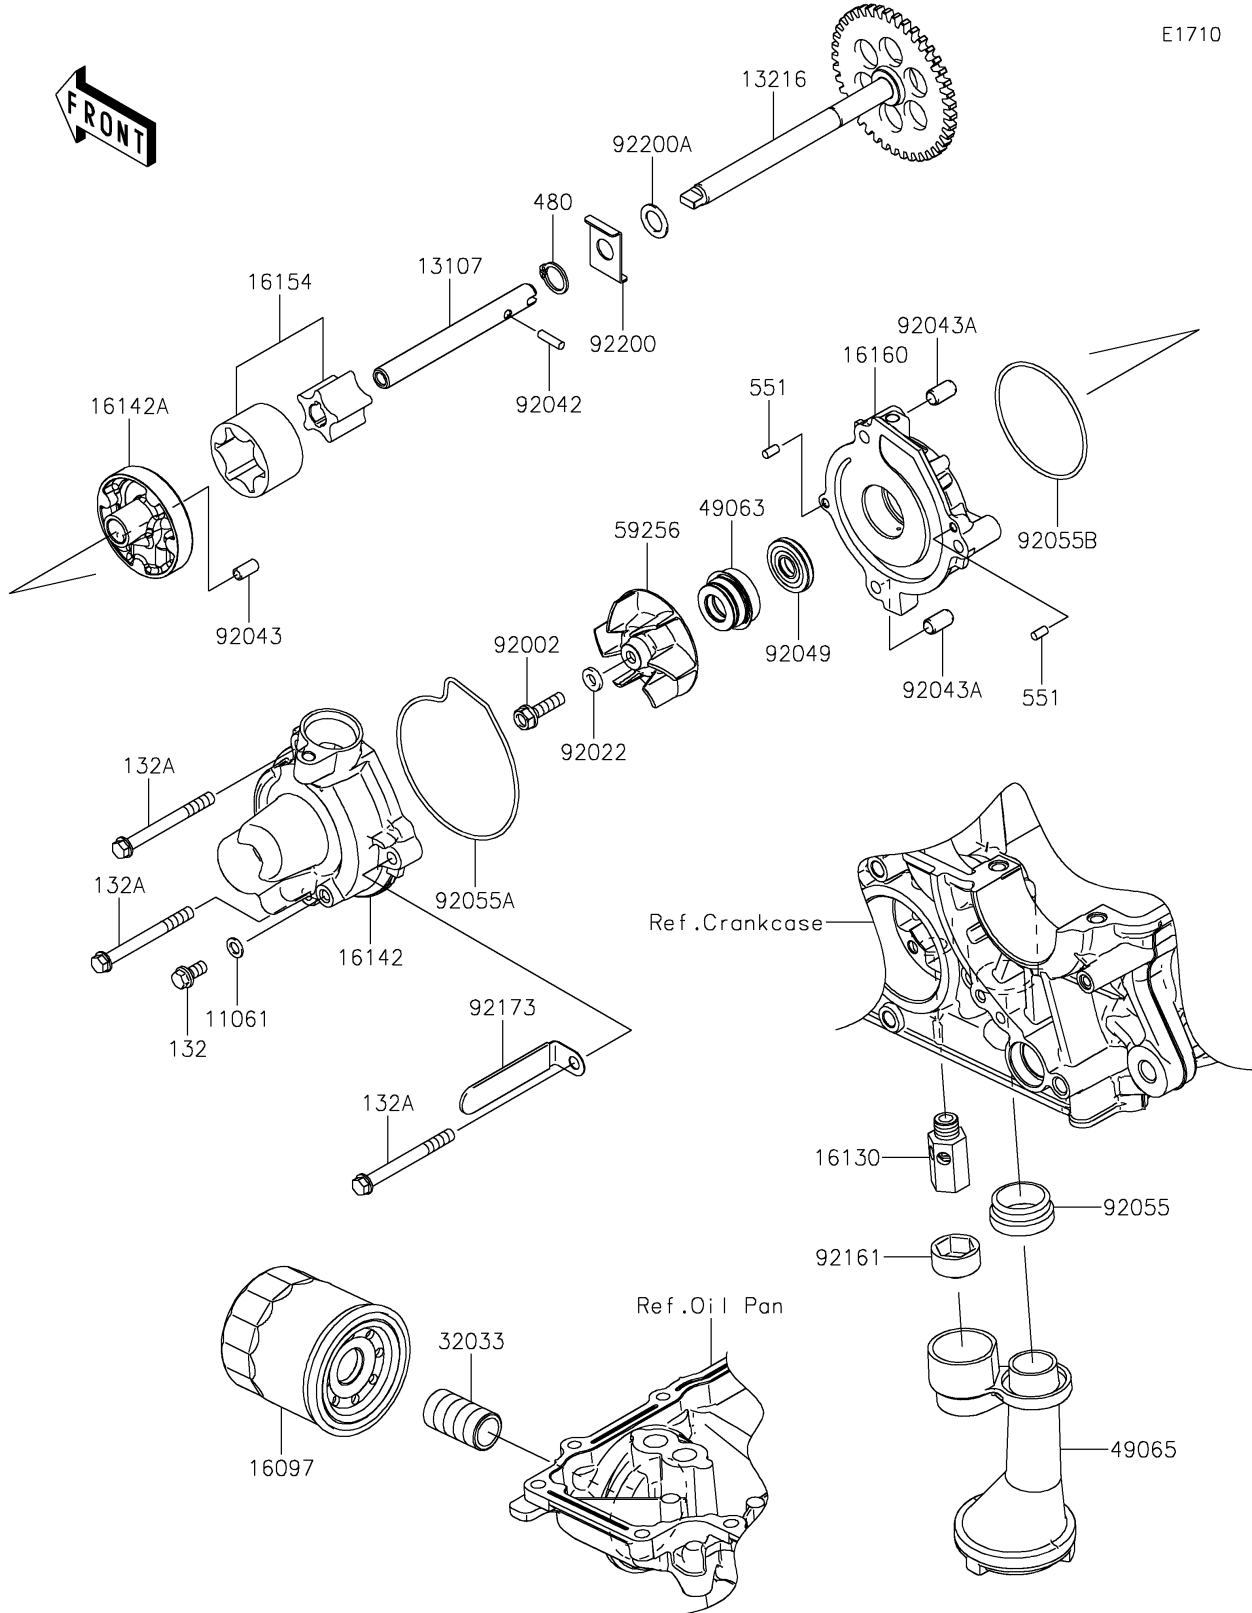

2022 NINJA® 1000SX PARTS DIAGRAM

Oil Pump/Oil Filter

E1710

2022 NINJA® 1000SX PARTS LIST

Oil Pump/Oil Filter

ITEM NAME	PART NUMBER	QUANTITY
GASKET (Ref # 11061)	11061-0107	1
SHAFT (Ref # 13107)	13107-0214	1
GEAR-COMP,OIL PUMP,41T (Ref # 13216)	13216-0020	1
FILTER-ASSY-OIL (Ref # 16097)	16097-0008	1
VALVE-ASSY-RELIEF (Ref # 16130)	16130-0013	1
COVER-PUMP (Ref # 16142)	16142-0747	1
COVER-PUMP (Ref # 16142A)	16142-0764	1
ROTOR-PUMP (Ref # 16154)	16154-0708	1
BODY (Ref # 16160)	16160-0796	1
PIPE,OIL FILTER (Ref # 32033)	32033-1535	1
SEAL-MECHANICAL (Ref # 49063)	49063-1055	1
FILTER-OIL (Ref # 49065)	49065-0026	1
IMPELLER (Ref # 59256)	59256-0555	1
BOLT,6X22 (Ref # 92002)	92002-1154	1
WASHER,6.1X12X1 (Ref # 92022)	92022-077	1
PIN,DOWEL,4X13.8 (Ref # 92042)	92042-030	1
PIN,4.2X6X12 (Ref # 92043)	92043-1262	1
PIN,6.2X8X14 (Ref # 92043A)	92043-1263	2
SEAL-OIL (Ref # 92049)	92049-0798	1
RING-O,OIL FILTER (Ref # 92055)	92055-1503	1
RING-O,WATER PUMP COVER (Ref # 92055A)	92055-1571	1
RING-O,59.6X2.4 (Ref # 92055B)	92055-3018	1
DAMPER (Ref # 92161)	92161-0070	1
CLAMP (Ref # 92173)	92173-1201	1
WASHER (Ref # 92200)	92200-0410	1
WASHER (Ref # 92200A)	92200-1009	1
BOLT-FLANGED-SMALL,6X12 (Ref # 132)	132BA0612	1
BOLT-FLANGED-SMALL,6X60 (Ref # 132A)	132BC0660	3
CIRCLIP-TYPE-C,11MM (Ref # 480)	480J1100	1

2022 NINJA® 1000SX PARTS LIST

Oil Pump/Oil Filter

ITEM NAME	PART NUMBER	QUANTITY
PIN-DOWEL,4X8 (Ref # 551)	551A0408	2