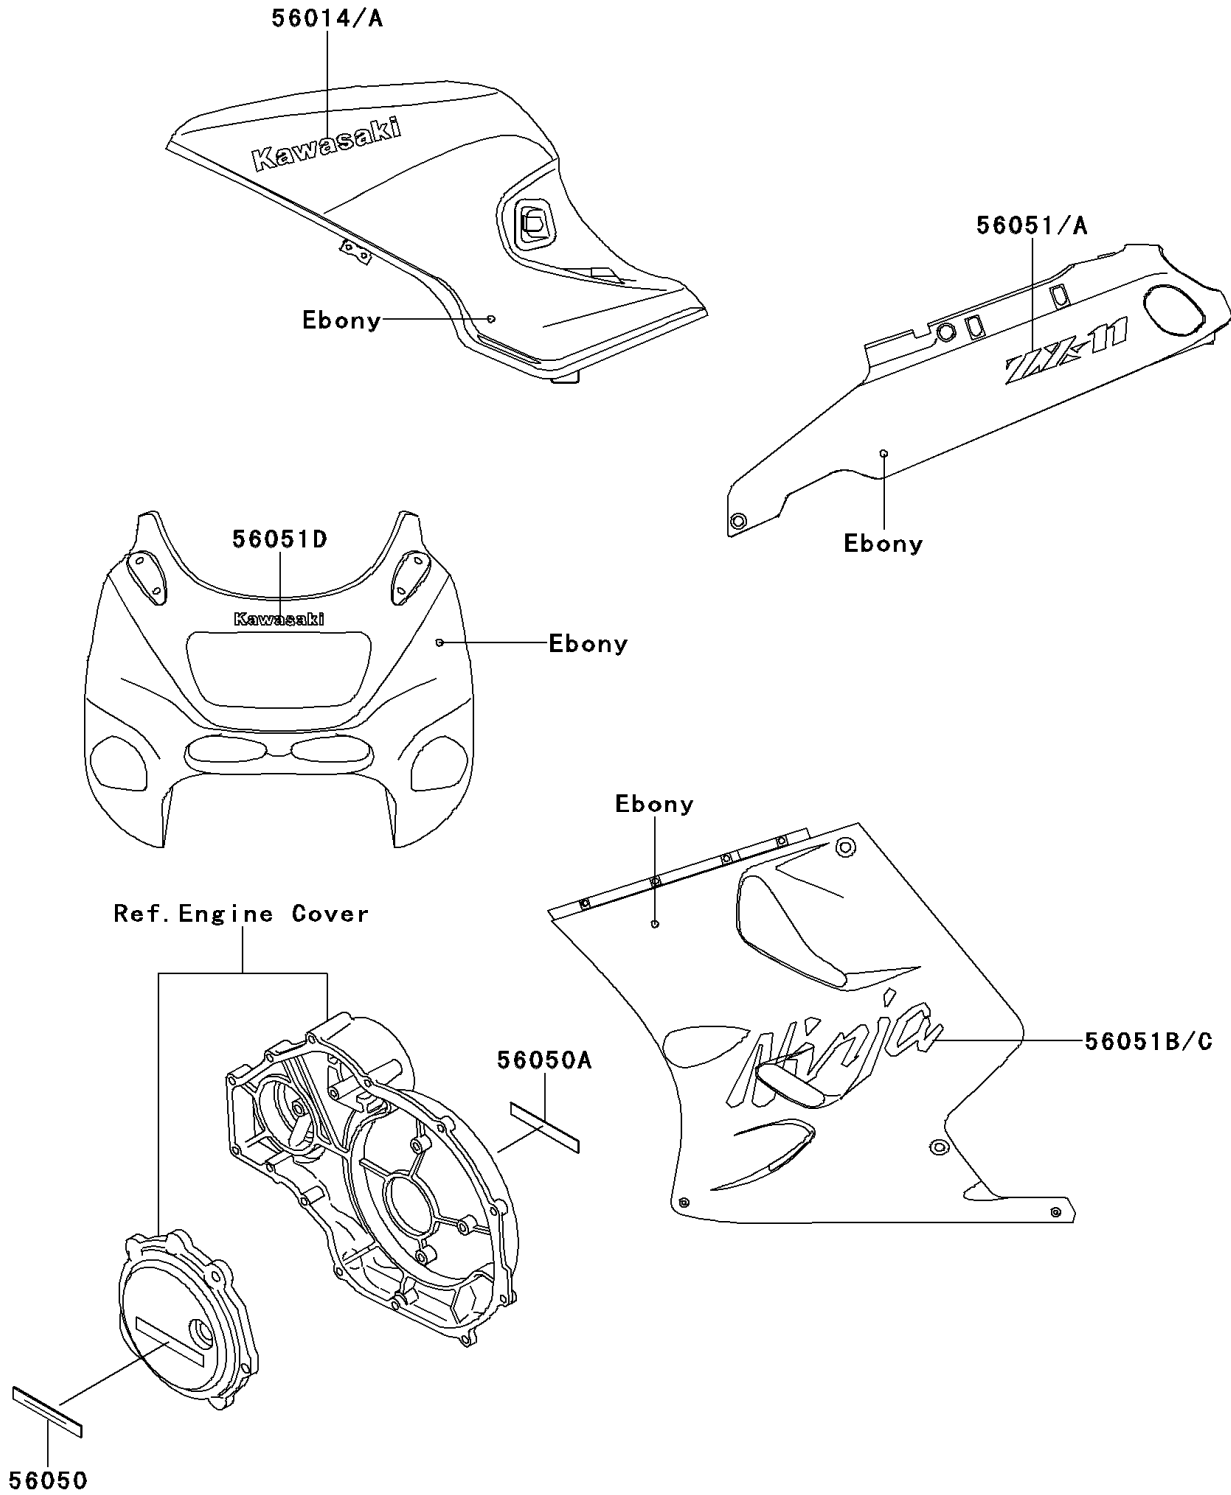

1999 Ninja® ZX™-11 PARTS DIAGRAM

Decals(Ebony)(ZX1100-D7)

F2861A

1999 Ninja® ZX™-11 PARTS LIST

Decals(Ebony)(ZX1100-D7)

ITEM NAME	PART NUMBER	QUANTITY
EMBLEM,FUEL TANK,LH,KAWASAKI (Ref # 56014)	56014-1361	1
EMBLEM,FUEL TANK,RH,KAWASAKI (Ref # 56014A)	56014-1362	1
MARK,ENGINE COVER,LH (Ref # 56050)	56050-1094	1
MARK,ENGINE COVER,RH (Ref # 56050A)	56050-1095	1
MARK,SIDE COVER,LH,ZX-11 (Ref # 56051)	56051-1664	1
MARK,SIDE COVER,RH,ZX-11 (Ref # 56051A)	56051-1665	1
MARK,LWR COWLING,LH,NINJA (Ref # 56051B)	56051-1666	1
MARK,LWR COWLING,RH,NINJA (Ref # 56051C)	56051-1667	1
MARK,UPP COWLING,KAWASAKI (Ref # 56051D)	56051-1668	1