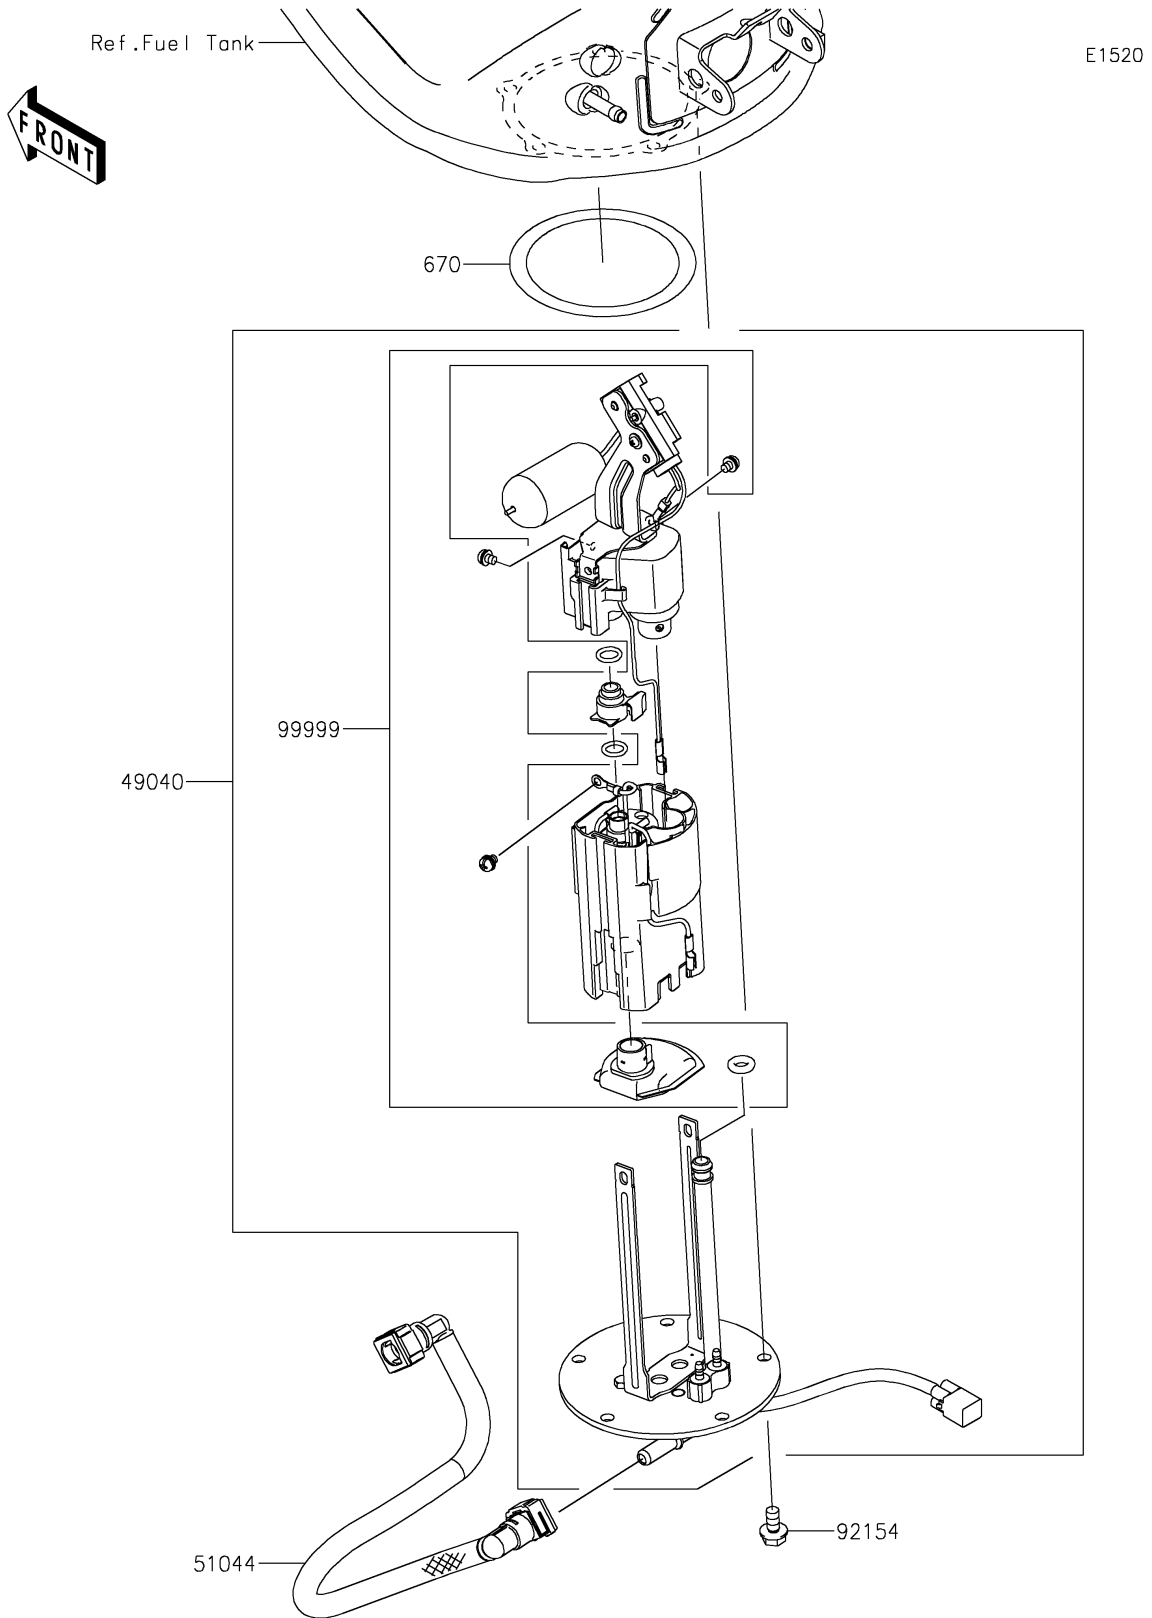

2024 NINJA® 1000SX ABS PARTS DIAGRAM

Fuel Pump

2024 NINJA® 1000SX ABS PARTS LIST

Fuel Pump

ITEM NAME	PART NUMBER	QUANTITY
PUMP-FUEL (Ref # 49040)	49040-0727	1
TUBE-ASSY,FUEL (Ref # 51044)	51044-0899	1
BOLT,FLANGED,6X12 (Ref # 92154)	92154-1848	5
KIT,FUEL FILTER (Ref # 99999)	99999-0522	1
O RING (Ref # 670)	670E5075	1