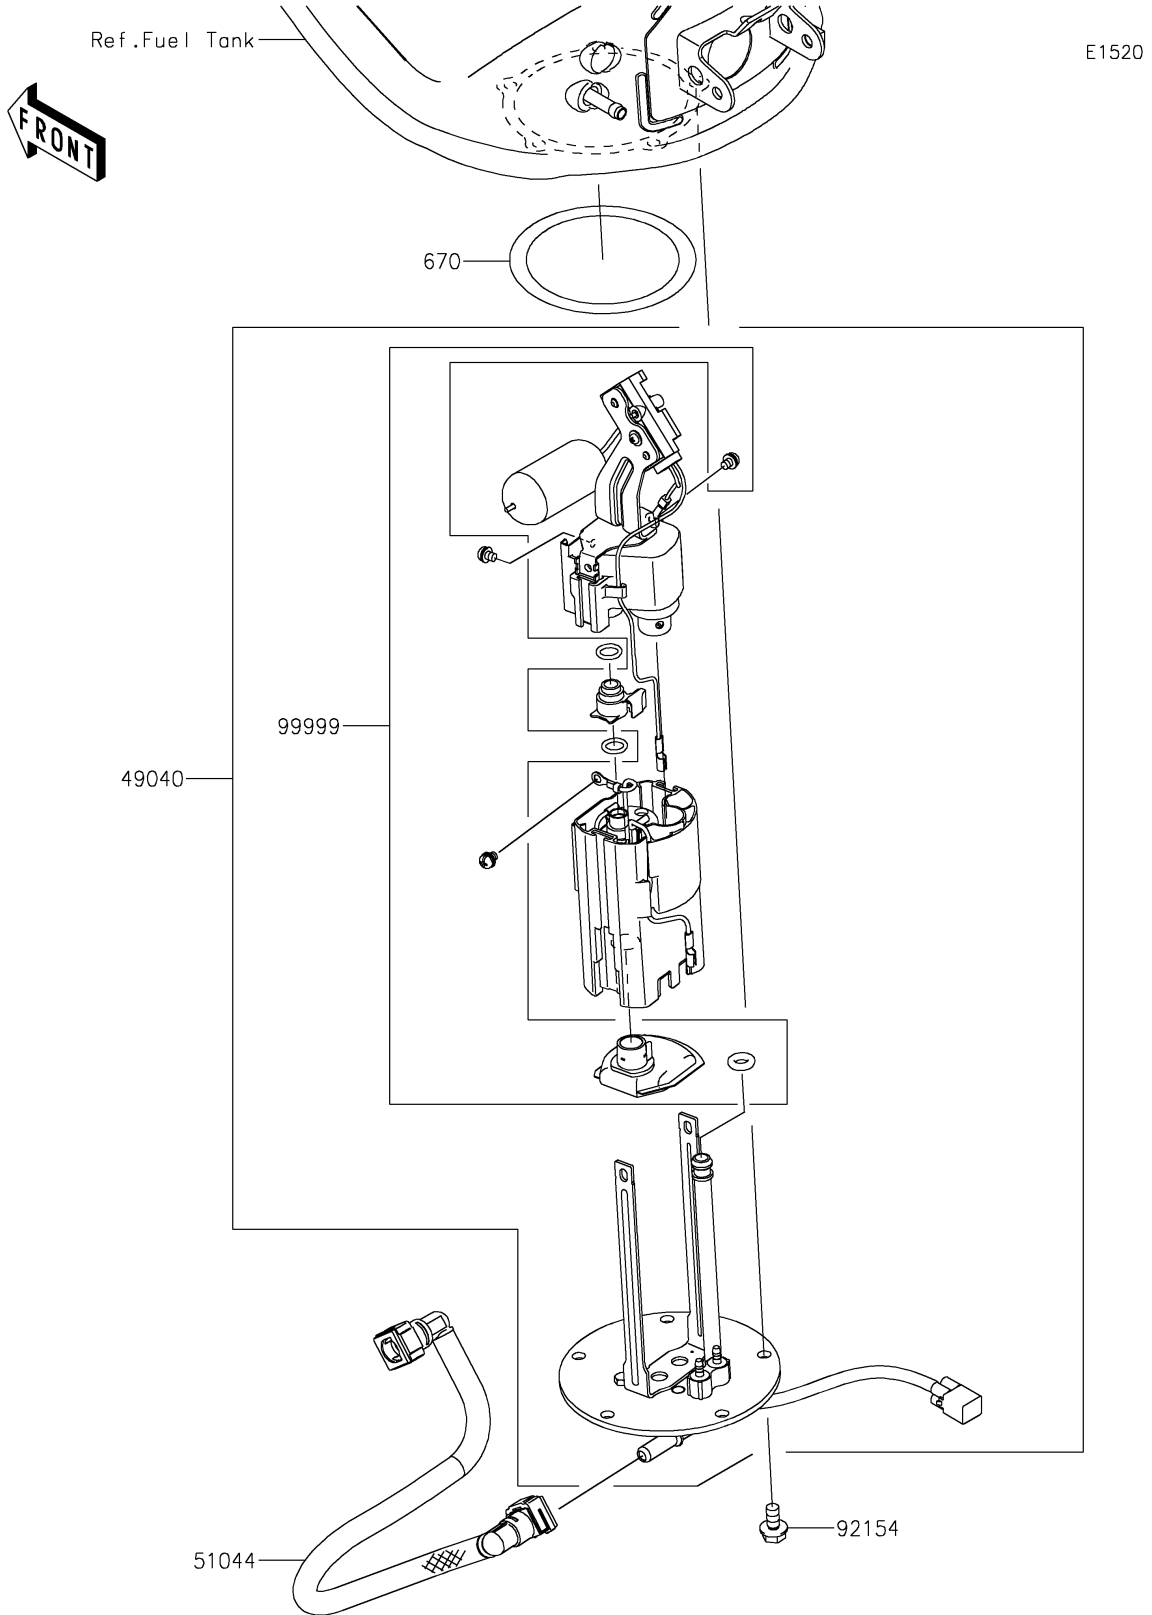

2023 NINJA® 1000SX PARTS DIAGRAM

Fuel Pump

2023 NINJA® 1000SX PARTS LIST

Fuel Pump

ITEM NAME	PART NUMBER	QUANTITY
PUMP-FUEL (Ref # 49040)	49040-0727	1
TUBE-ASSY,FUEL (Ref # 51044)	51044-0899	1
BOLT,FLANGED,6X12 (Ref # 92154)	92154-1848	5
KIT,FUEL FILTER (Ref # 99999)	99999-0522	1
O RING (Ref # 670)	670E5075	1