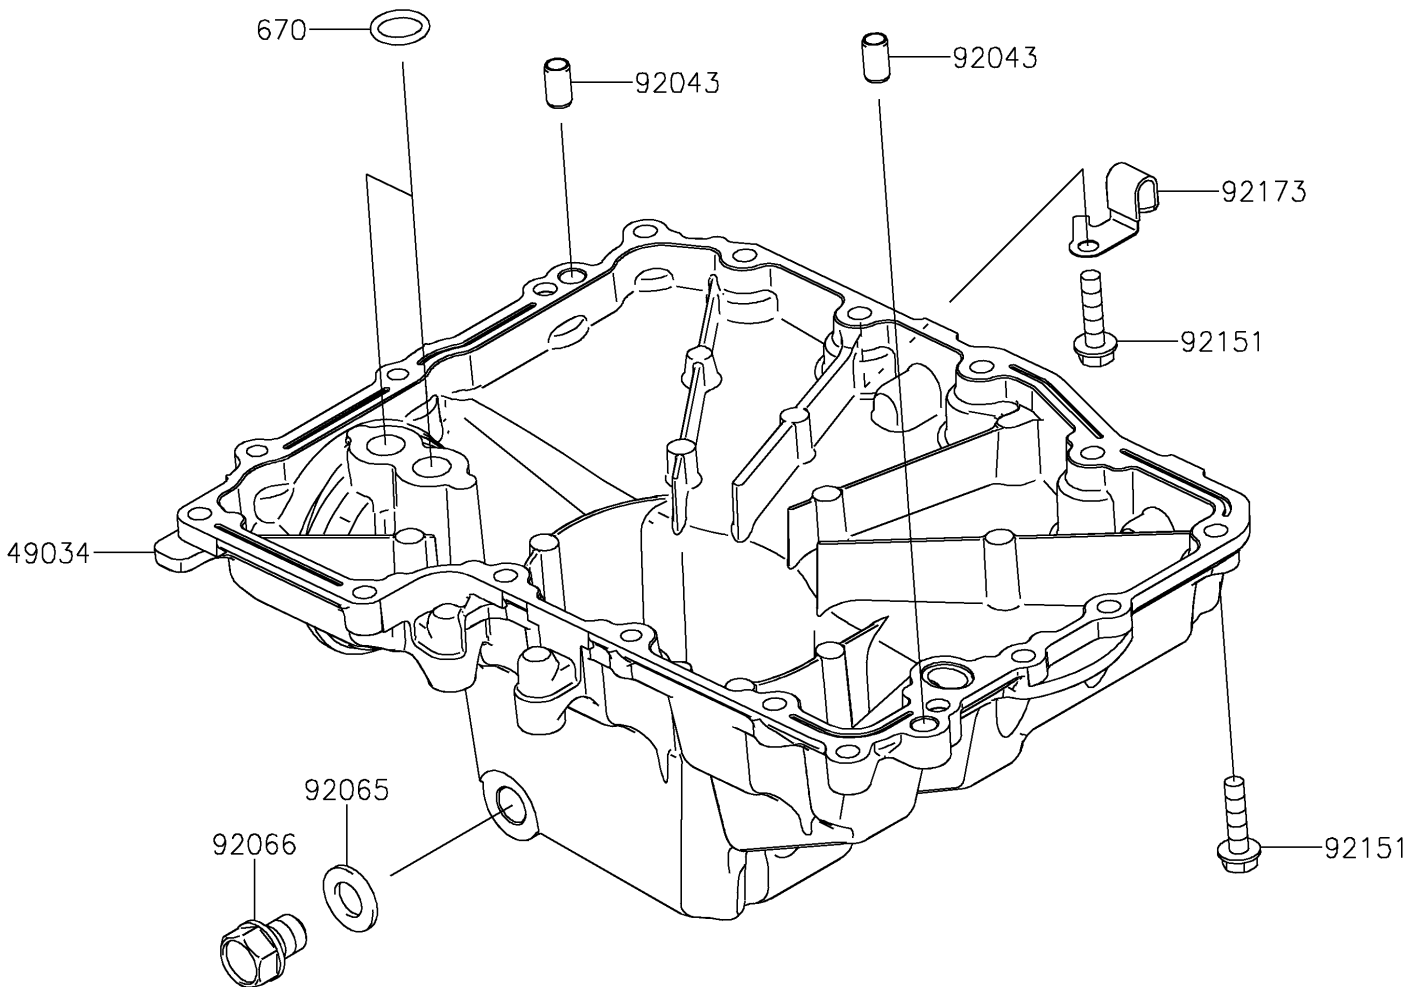

2024 Ninja 1000SX PARTS DIAGRAM

Oil Pan

E1434

2024 Ninja 1000SX PARTS LIST

Oil Pan

ITEM NAME	PART NUMBER	QUANTITY
PAN-OIL (Ref # 49034)	49034-0577	1
PIN,6.2X8X14 (Ref # 92043)	92043-1263	2
GASKET,12X22X2 (Ref # 92065)	92065-097	1
PLUG,12X15 (Ref # 92066)	92066-0079	1
BOLT,FLANGED,6X25 (Ref # 92151)	92151-1225	18
CLAMP,OIL PAN (Ref # 92173)	92173-1917	1
O RING,14MM (Ref # 670)	670D2014	2