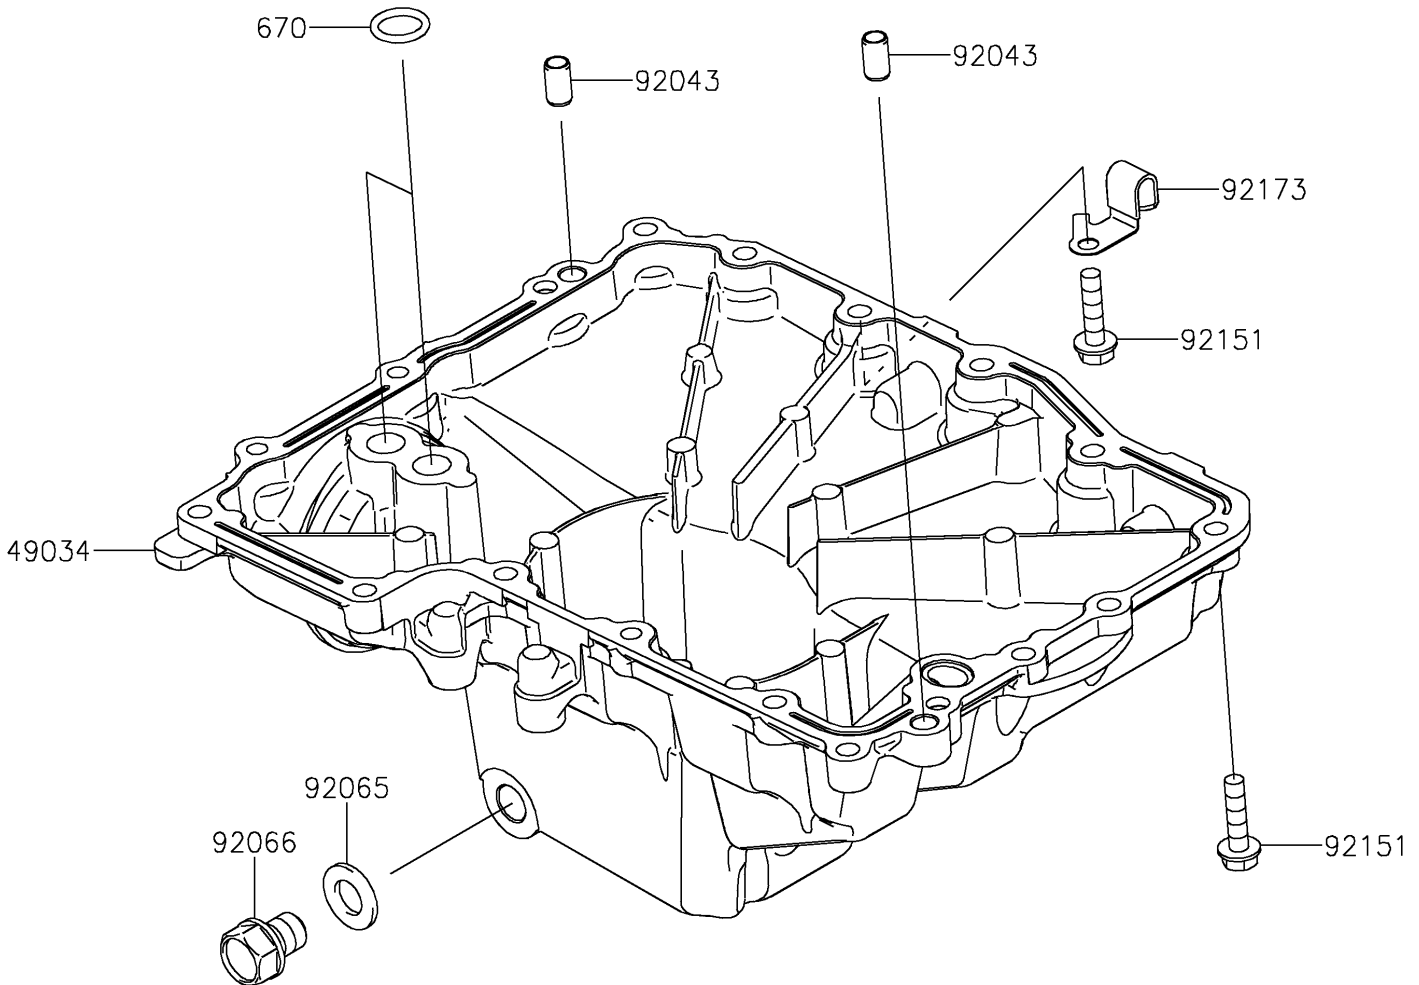

2022 NINJA® 1000SX PARTS DIAGRAM

Oil Pan

E1434

2022 NINJA® 1000SX PARTS LIST

Oil Pan

ITEM NAME	PART NUMBER	QUANTITY
PAN-OIL (Ref # 49034)	49034-0577	1
PIN,6.2X8X14 (Ref # 92043)	92043-1263	2
GASKET,12X22X2 (Ref # 92065)	92065-097	1
PLUG,12X15 (Ref # 92066)	92066-0079	1
BOLT,FLANGED,6X25 (Ref # 92151)	92151-1225	18
CLAMP,OIL PAN (Ref # 92173)	92173-1917	1
O RING,14MM (Ref # 670)	670D2014	2