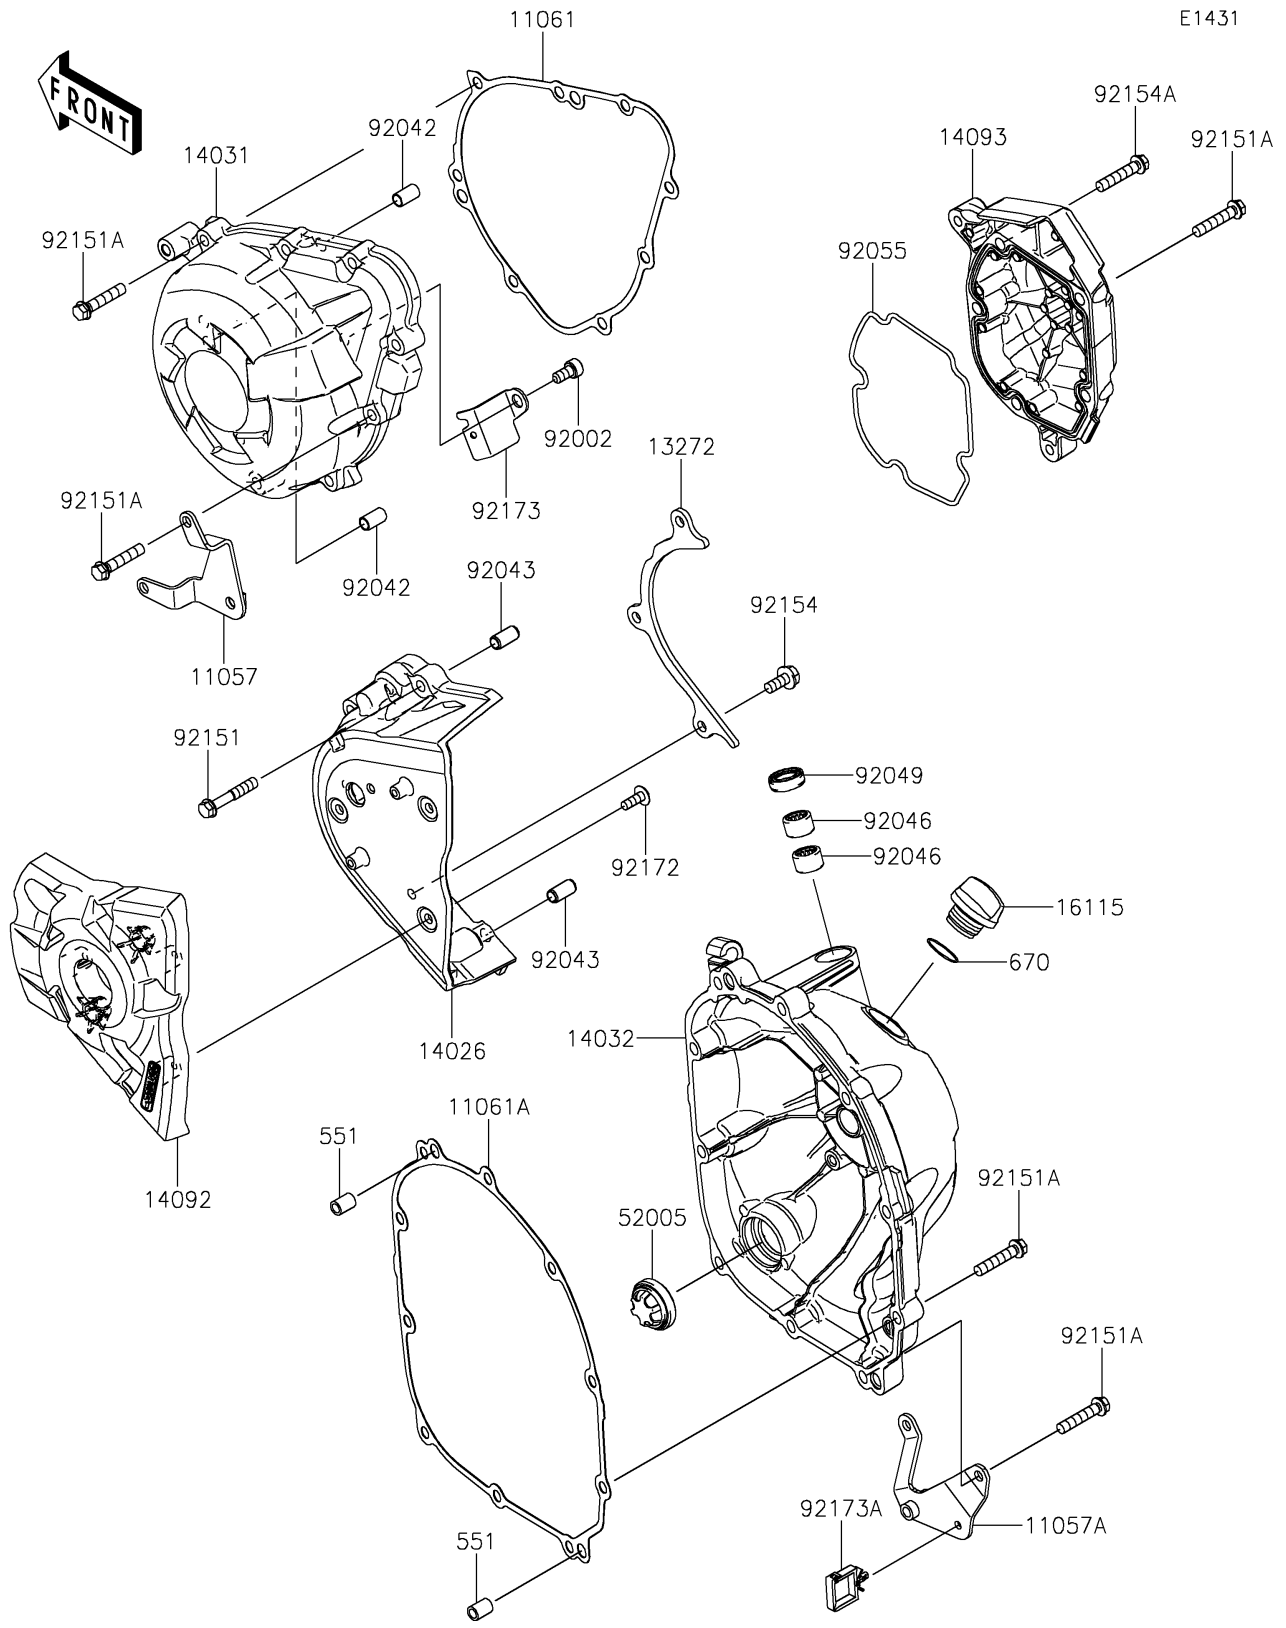

# 2024 NINJA® 1000SX ABS PARTS DIAGRAM

Engine Cover(s)

## 2024 NINJA® 1000SX ABS PARTS LIST

### Engine Cover(s)

ITEM NAME	PART NUMBER	QUANTITY
BRACKET (Ref # 11057)	11057-2957	1
BRACKET (Ref # 11057A)	11057-2958	1
GASKET,GENERATOR COVER (Ref # 11061)	11061-0403	1
GASKET,CLUTCH COVER (Ref # 11061A)	11061-0404	1
PLATE (Ref # 13272)	13272-0859	1
COVER-CHAIN (Ref # 14026)	14026-0093	1
COVER-GENERATOR (Ref # 14031)	14031-0610	1
COVER-CLUTCH (Ref # 14032)	14032-0631	1
COVER,OUTER (Ref # 14092)	14092-0032	1
COVER,PULSER (Ref # 14093)	14093-0543	1
CAP-OIL FILLER (Ref # 16115)	16115-1053	1
GAUGE (Ref # 52005)	52005-1120	1
BOLT,SOCKET,6X12 (Ref # 92002)	92002-1796	1
PIN,DOWEL,6.3X8X14 (Ref # 92042)	92042-007	2
PIN,6.2X8X14 (Ref # 92043)	92043-1263	2
BEARING-NEEDLE,HK1210FM (Ref # 92046)	92046-0034	2
SEAL-OIL,CLUTCH RELEASE (Ref # 92049)	92049-1475	1
RING-O,PULSER COVER (Ref # 92055)	92055-0199	1
BOLT,6X35 (Ref # 92151)	92151-1135	4
BOLT,6X30 (Ref # 92151A)	92151-1873	22
BOLT,FLANGED,6X14 (Ref # 92154)	92154-0482	3
BOLT,6X30 (Ref # 92154A)	92154-2652	1
SCREW,TAPPING,5X14 (Ref # 92172)	92172-0265	3
CLAMP (Ref # 92173)	92173-1321	1
CLAMP (Ref # 92173A)	92173-1513	1
PIN-DOWEL,8X14 (Ref # 551)	551A0814	2
O RING,20MM (Ref # 670)	670B2020	1