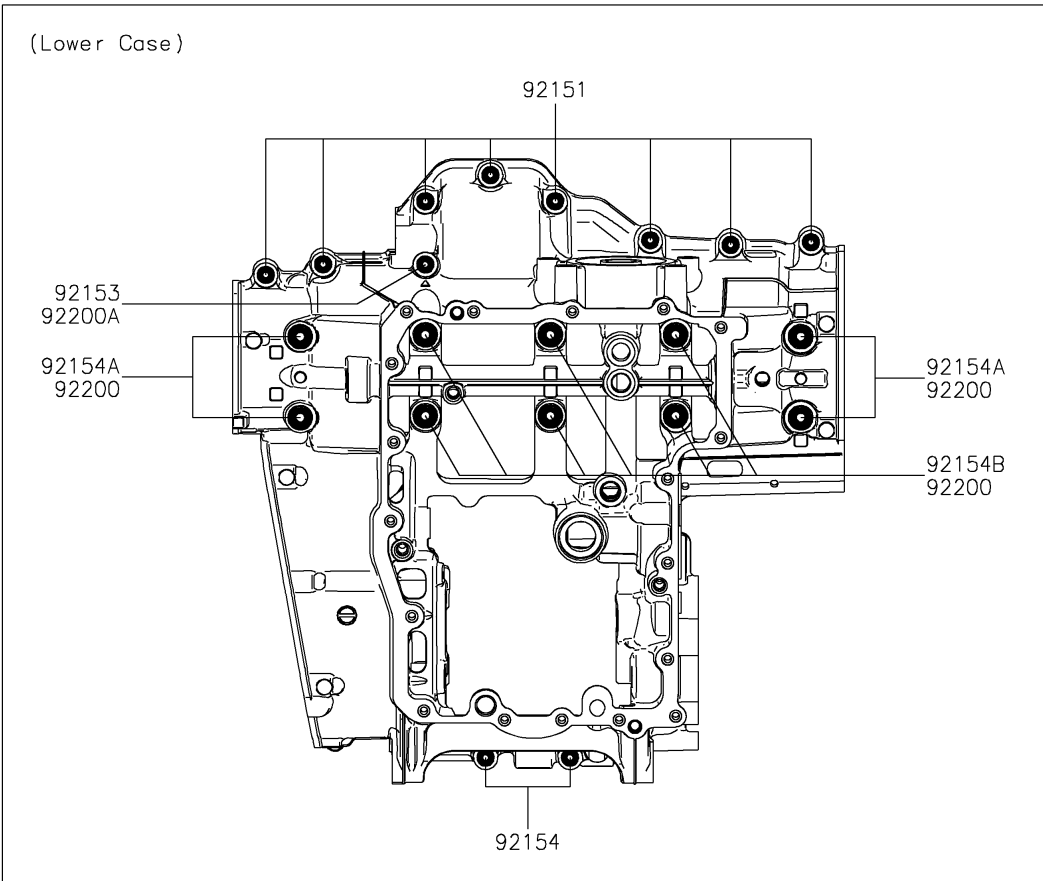

2024 Ninja 1000SX PARTS DIAGRAM

Crankcase Bolt Pattern

E1412

2024 Ninja 1000SX PARTS LIST

Crankcase Bolt Pattern

ITEM NAME	PART NUMBER	QUANTITY
BOLT,FLANGED,7X85 (Ref # 92150)	92150-1251	3
BOLT,8X70 (Ref # 92150A)	92150-1483	2
BOLT,6X40 (Ref # 92150B)	92150-1794	3
BOLT,FLANGED,7X45 (Ref # 92151)	92151-1539	8
BOLT,FLANGED,7X60 (Ref # 92153)	92153-1045	1
BOLT,FLANGED,6X68 (Ref # 92153A)	92153-1637	2
BOLT,FLANGED,7X50 (Ref # 92154)	92154-0372	3
BOLT,FLANGED,9X100 (Ref # 92154A)	92154-2639	4
BOLT,FLANGED,9X90 (Ref # 92154B)	92154-2640	6
WASHER,9.2X19X2.3 (Ref # 92200)	92200-0115	10
WASHER (Ref # 92200A)	92200-0556	2