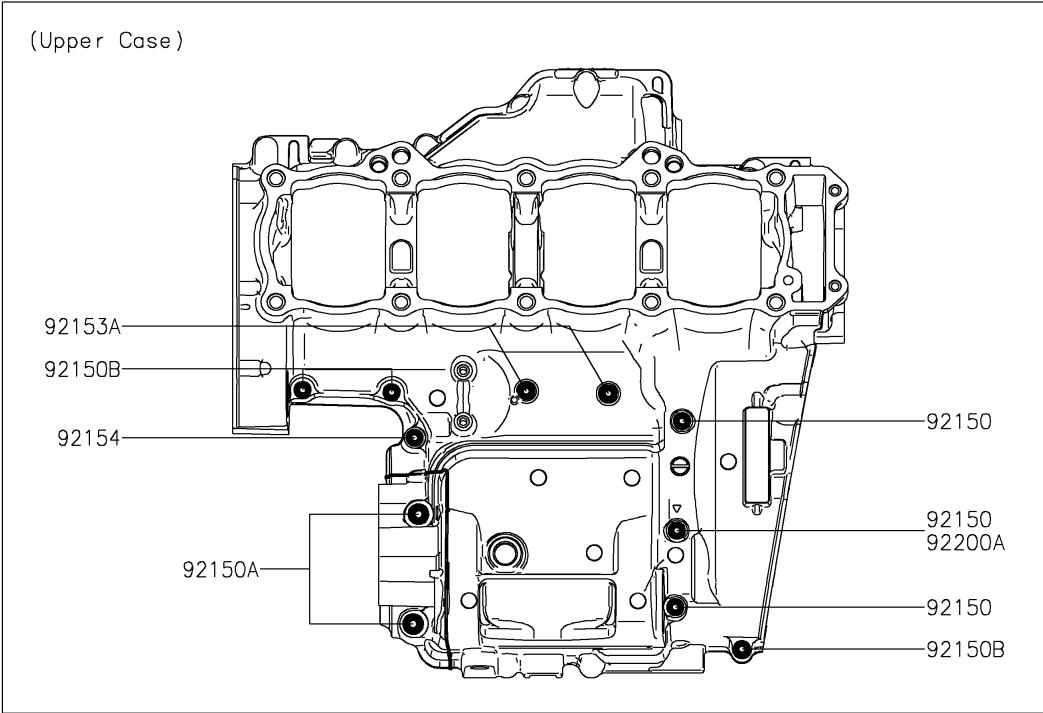

2024 Ninja 1000SX PARTS DIAGRAM

Crankcase Bolt Pattern

E1412

2024 Ninja 1000SX PARTS LIST

Crankcase Bolt Pattern

ITEM NAME	PART NUMBER	QUANTITY
BOLT,FLANGED,7X85 (Ref # 92150)	92150-1251	3
BOLT,8X70 (Ref # 92150A)	92150-1483	2
BOLT,6X40 (Ref # 92150B)	92150-1794	3
BOLT,FLANGED,7X45 (Ref # 92151)	92151-1539	8
BOLT,FLANGED,7X60 (Ref # 92153)	92153-1045	1
BOLT,FLANGED,6X68 (Ref # 92153A)	92153-1637	2
BOLT,FLANGED,7X50 (Ref # 92154)	92154-0372	3
BOLT,FLANGED,9X100 (Ref # 92154A)	92154-2639	4
BOLT,FLANGED,9X90 (Ref # 92154B)	92154-2640	6
WASHER,9.2X19X2.3 (Ref # 92200)	92200-0115	10
WASHER (Ref # 92200A)	92200-0556	2