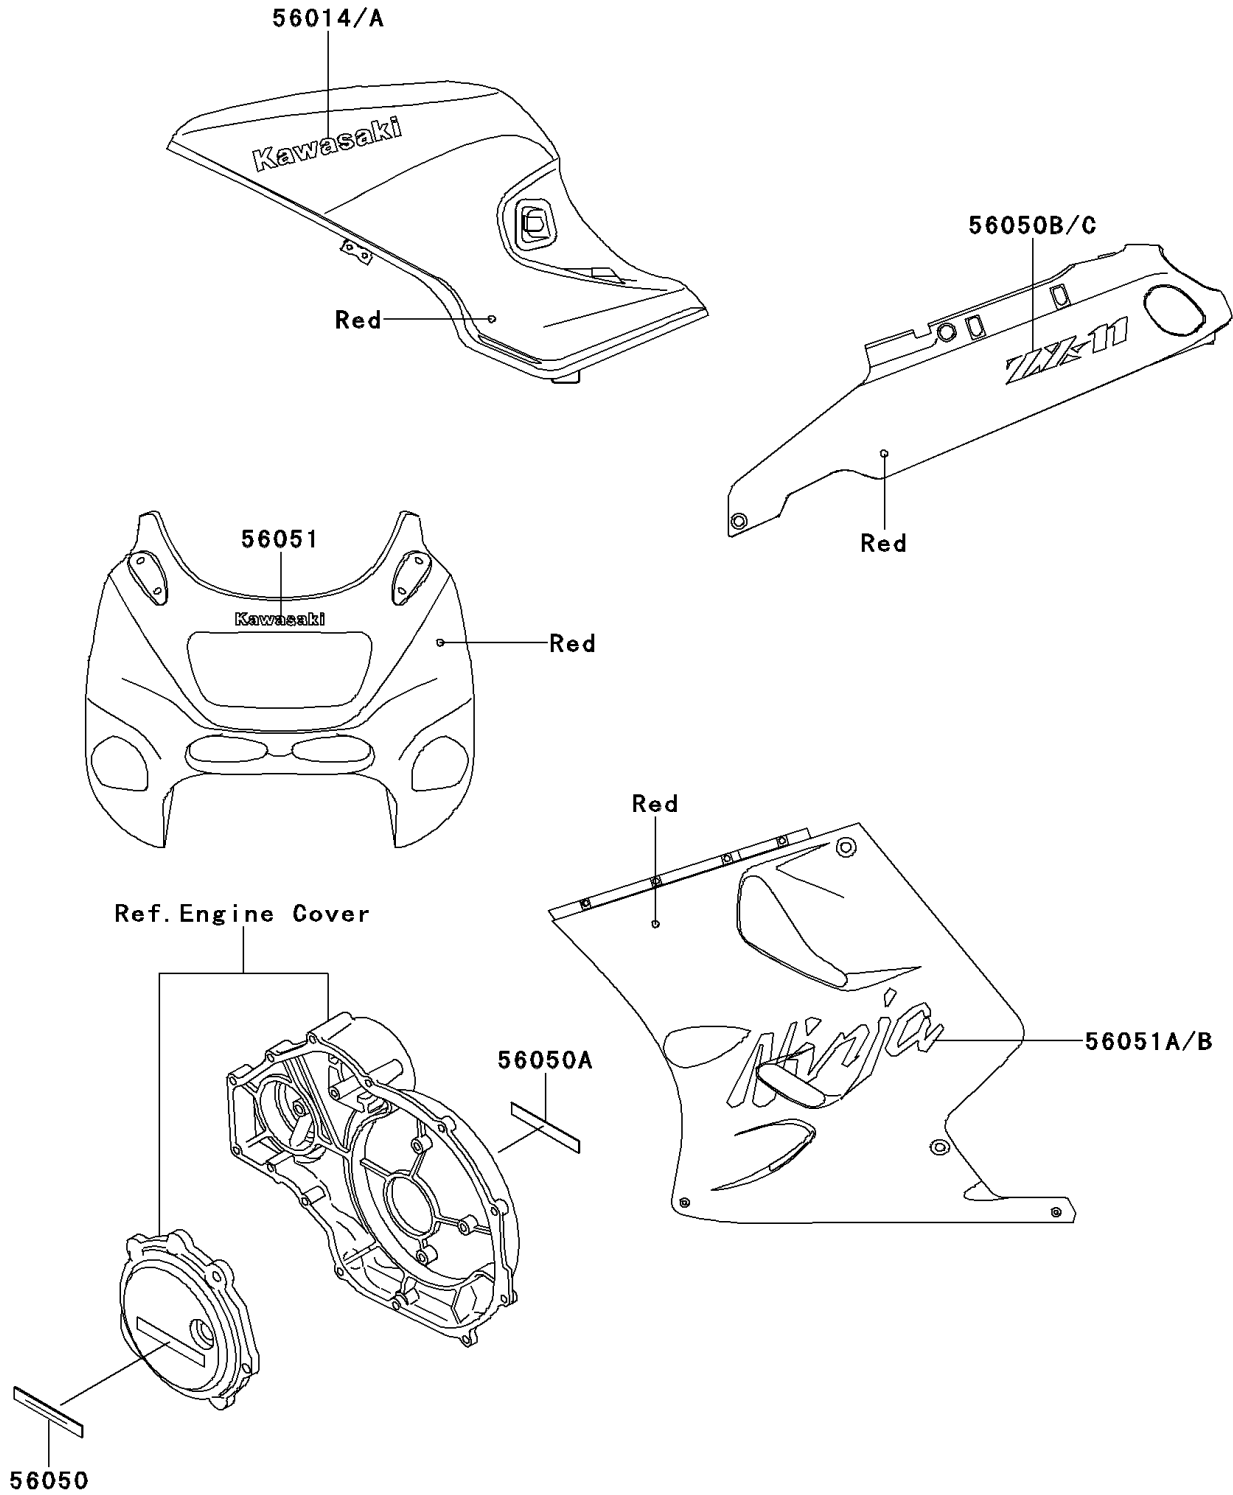

1999 Ninja® ZX™-11 PARTS DIAGRAM

Decals(Red)(ZX1100-D7/D8)

F2861

1999 Ninja® ZX™-11 PARTS LIST

Decals(Red)(ZX1100-D7/D8)

ITEM NAME	PART NUMBER	QUANTITY
EMBLEM,FUEL TANK,LH,KAWASAKI (Ref # 56014)	56014-1284	1
EMBLEM,FUEL TANK,RH,KAWASAKI (Ref # 56014A)	56014-1285	1
MARK,ENGINE COVER,LH (Ref # 56050)	56050-1094	1
MARK,ENGINE COVER,RH (Ref # 56050A)	56050-1095	1
MARK,SIDE COVER,LH,ZX-11 (Ref # 56050B)	56050-1938	1
MARK,SIDE COVER,RH,ZX-11 (Ref # 56050C)	56050-1939	1
MARK,UPP COWLING,KAWASAKI (Ref # 56051)	56051-1881	1
MARK,LWR COWLING,LH,NINJA (Ref # 56051A)	56051-1882	1
MARK,LWR COWLING,RH,NINJA (Ref # 56051B)	56051-1883	1