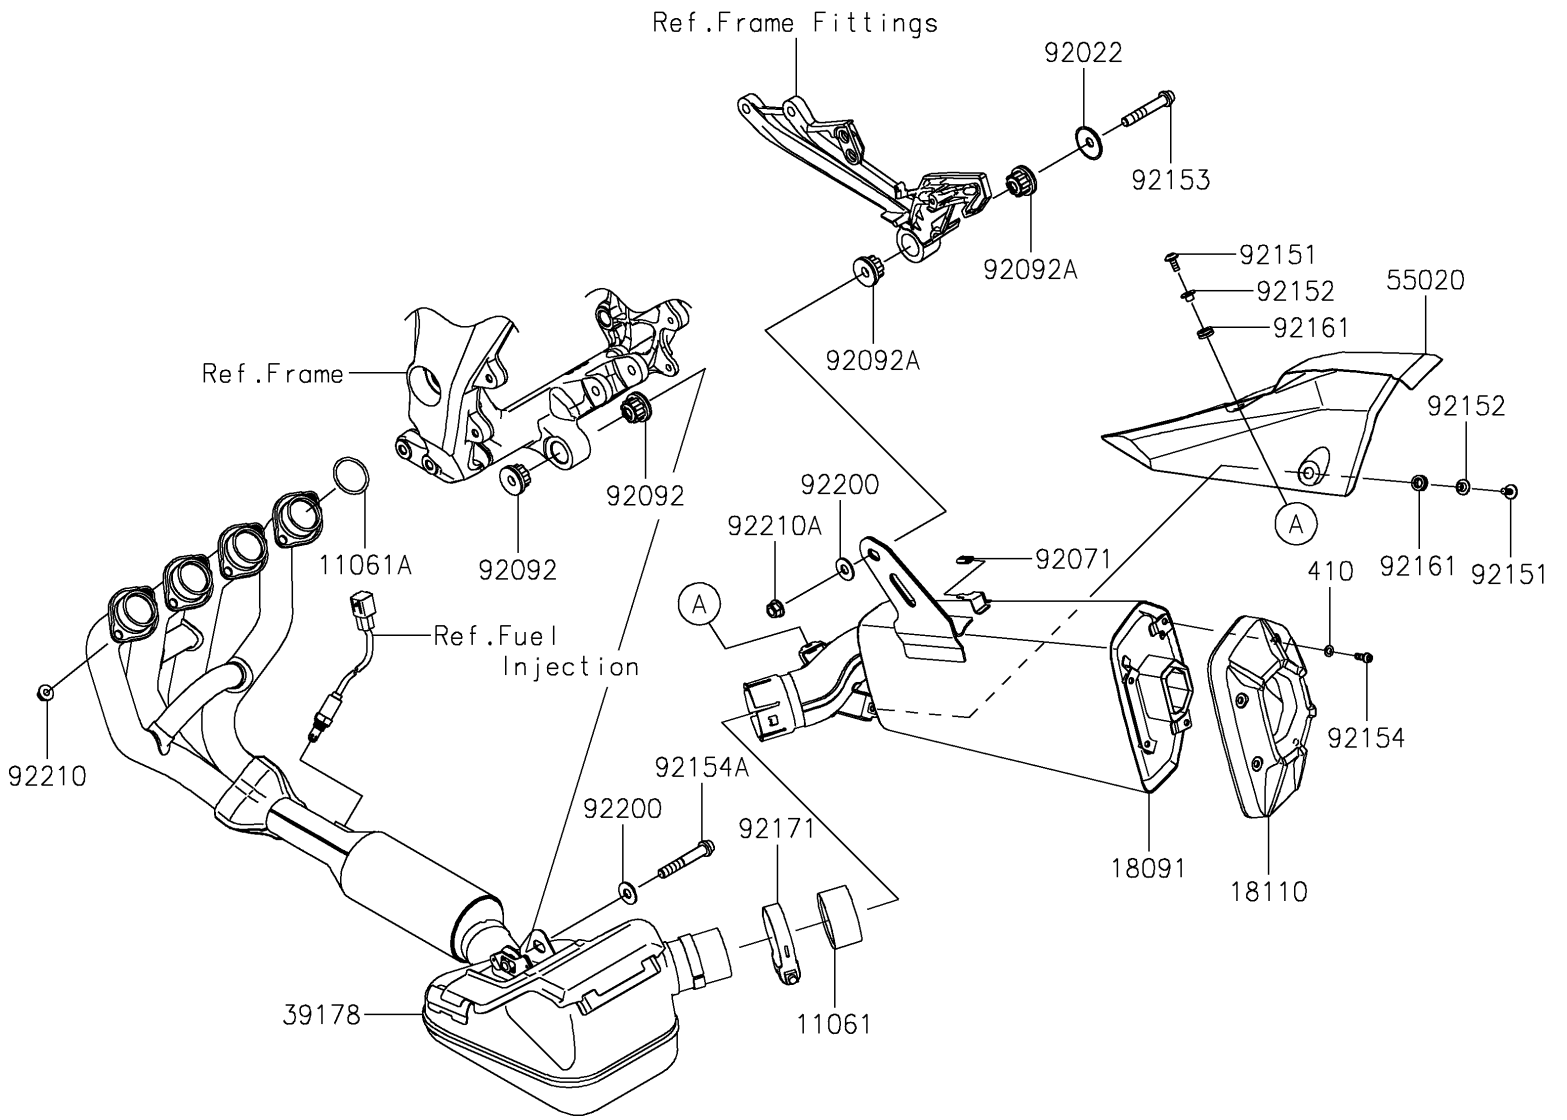

2024 NINJA® 1000SX ABS PARTS DIAGRAM

Muffler(s)

E1140

2024 NINJA® 1000SX ABS PARTS LIST

Muffler(s)

ITEM NAME	PART NUMBER	QUANTITY
GASKET,54X62X30 (Ref # 11061)	11061-0448	1
GASKET,EXHAUST PIPE HOLDER (Ref # 11061A)	11061-1373	4
BODY-COMP-MUFFLER (Ref # 18091)	18091-1185	1
BODY END-MUFFLER (Ref # 18110)	18110-0216	1
MANIFOLD-COMP-EXHAUST (Ref # 39178)	39178-0385	1
GUARD,FRONT COVER (Ref # 55020)	55020-2287	1
WASHER (Ref # 92022)	92022-289	1
GROMMET (Ref # 92071)	92071-1270	1
BUSHING-RUBBER (Ref # 92092)	92092-1081	2
BUSHING-RUBBER,MUFFLER (Ref # 92092A)	92092-1087	2
BOLT,SOCKET,6X14 (Ref # 92151)	92151-1654	2
COLLAR,6.3X8.3X16 (Ref # 92152)	92152-0286	2
BOLT,SOCKET,10X60 (Ref # 92153)	92153-1837	1
BOLT,SOCKET,6X16 (Ref # 92154)	92154-1454	4
BOLT,SOCKET,10X65 (Ref # 92154A)	92154-2642	1
DAMPER (Ref # 92161)	92161-0308	2
CLAMP,64.5MM (Ref # 92171)	92171-0683	1
WASHER,10.5X25X2.0 (Ref # 92200)	92200-1377	2
NUT,8MM (Ref # 92210)	92210-0076	8
NUT,LOCK,FLANGED,10MM (Ref # 92210A)	92210-1139	1
WASHER-PLAIN-SMALL,6MM (Ref # 410)	410S0600	4